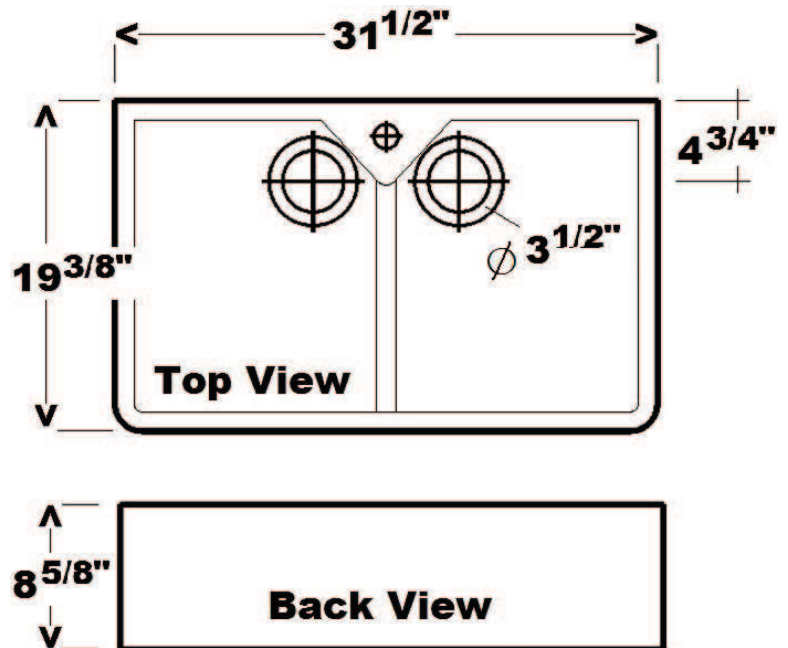

31" FARMER SINK

Cat. No.
FS31

Features:

- ▶ Fine Fire Clay for Durability
- ▶ Can be Used with Garbage Disposals
- ▶ Flange Extension Not Required
- ▶ No Overflow

Top: 31 1/2" W x 19 3/8" D

Base: 31 1/2" W x 19 3/8" D

H: 8 5/8"

Colors:

WH White
BQ Bisque

Compliance Certification
Meets or exceeds the following specifications: ASME 112.19.9M for fine fire clay for durability.

Interior Dimensions:

Top: 29 1/4" W x 17 5/8" D
Base: 13 3/4" W x 17 1/8" D
Basin Depth: 7"

Dimensions of fixture are nominal and may vary within the range of tolerances established by ANSI Standard A112.19.2. Dimensions and specifications subject to change without notice.