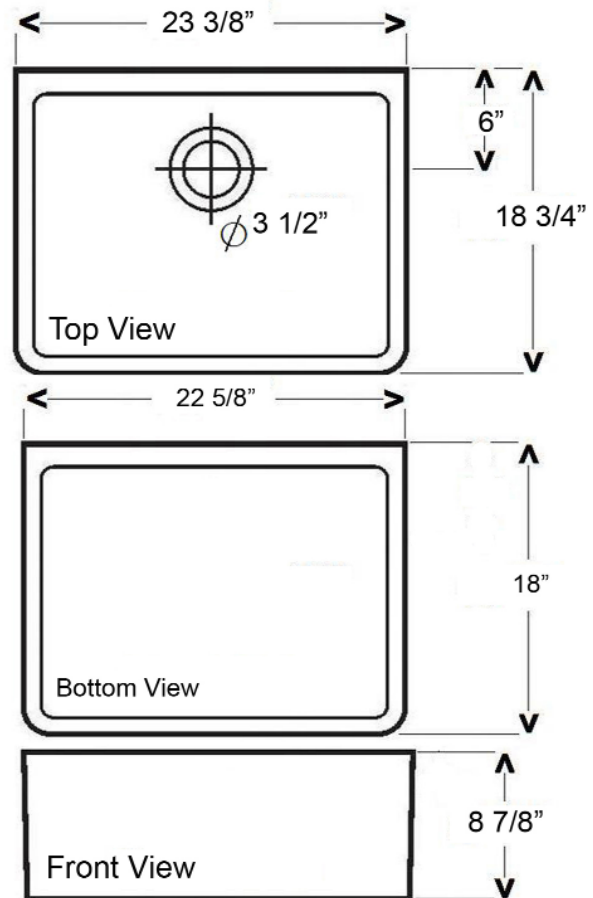

Dimensions of fixture are nominal and may vary within the range of tolerances established by ANSI Standard A112.19.2. Dimensions and specifications subject to change without notice.