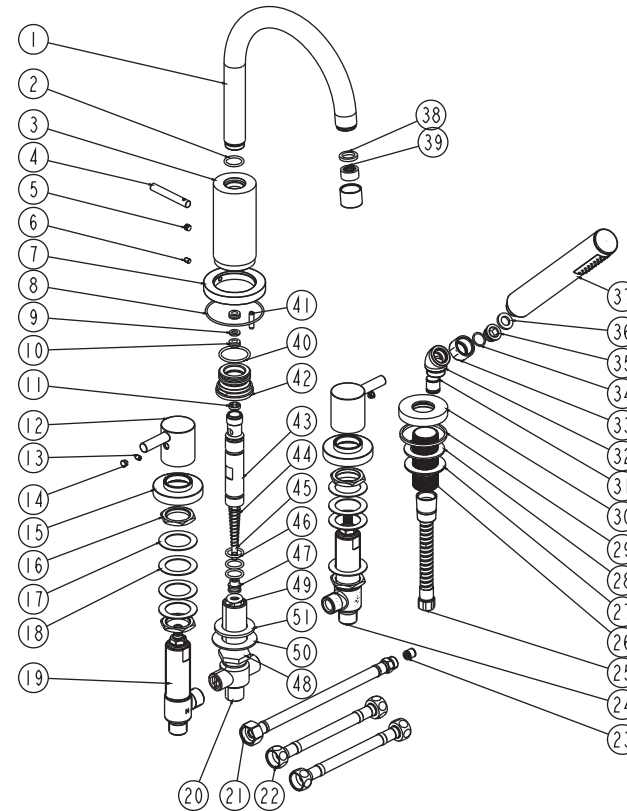

## EXPLODED DRAWING

Please read the followings before installing and usage.

NO.	Part No	Part Desc	Qty
01	ATBP0267	SPOUT	1
02	CTRR0098	O-RING	1
03	CTYB0522	BODY	1
04	CTMB0588	PULL ROD	1
05	CTST0153	SCREW	1
06	CTST0224	SCREW	1
07	CTDB0423	BASE	1
08	CTRR0113	O-RING	1
09	CTWB0048	WASHER	1
10	CTRR0138	O-RING	2
11	CTRP0067	WASHER	1
12	CTHZ0348	HANDLE	2
13	CTST0117	SCREW	2
14	CTCP0072	CAP	2
15	CTLZ0022	FLANGE	2
16	CTNB0155	NUT	4
17	CTWT0039	WASHER	4
18	CTWR0216	WASHER	4
19	ATBQ0206	CARTRIDGE	1
20	CTPB0188	PIPE	1
21	ATBP0071	HOSE	1
22	ATBP0072	HOSE	2
23	ATBA0100	CHECK VALVE	1
24	ATBQ0207	CARTRIDGE	1
25	ATBP0070	HOSE	1
26	CTPB0499	PIPE	1
27	CTNB0016	NUT	1
28	CTWR0061	WASHER	1
29	CTWR0114	WASHER	1
30	CTCB0638	BASE	1
31	ATBA4028	CHECK VALVE	1
32	CTPB0573	PIPE	1
33	CTNB0338	NUT	1
34	CTRR0009	O-RING	1
35	CTSB0157	SCREW	1
36	CTWR0341	WASHER	1
37	ATBE0141	SHOWER	1
38	CTWR0024	WASHER	1
39	CTQP0029	AERATOR	1
40	CTRR0137	O-RING	1
41	CTBB0026	PIN	1
42	CTDB0424	BASE	1
43	CTPB0468	PIPE	1
44	CTBT0077	SPRING	1
45	CTMB0593	PULL ROD	1
46	CTRR0082	O-RING	3
47	CTDB0133	HEAD	1
48	CTNB0156	NUT	1
49	CTRR0139	O-RING	1
50	CTWT0038	WASHER	1
51	CTWR0217	WASHER	1