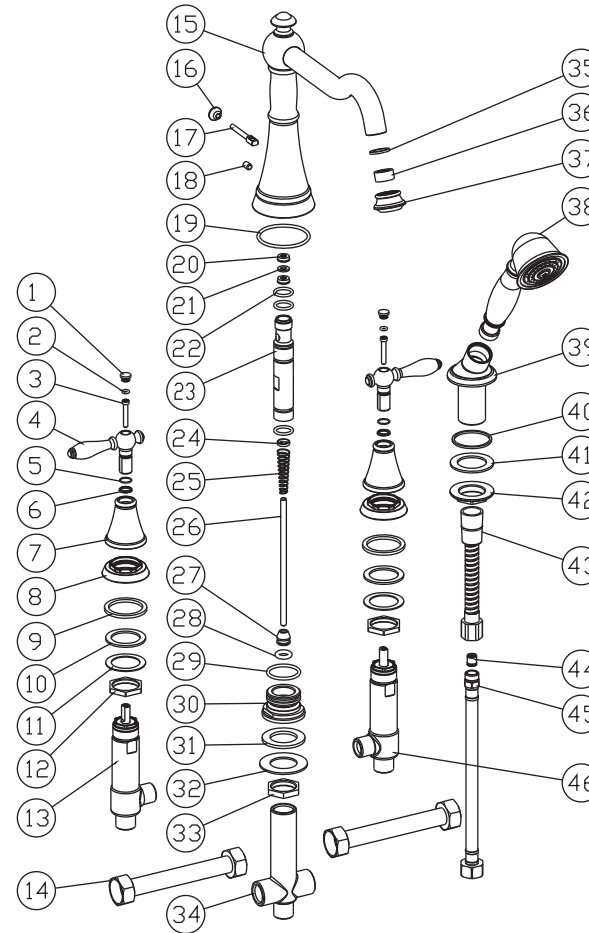

### CARE INSTRUCTIONS

To keep your faucet looking its best, please follow these simple care instructions:

## EXPLODED DRAWING

Please read the followings before installing and usage.

NO.	Part No	Part Desc	Qty
01	CTHB0064	CAP	2
02	CTRR0029	O-RING	2
03	CTST1013	SCREW	2
04	CTHZ0462	HANDLE	2
05	CTRR0149	O-RING	2
06	CTRP0082	CLIP	2
07	CTCZ0228	ESCUTCHEON	2
08	CTLZ0026	FLANGE	2
09	CTWR0025	WASHER	2
10	CTWR0276	WASHER	2
11	CTWT0065	WASHER	2
12	CTNT0022	NUT	2
13	ATBA0177-XR	CARTRIDGE	1
14	ATBP0157	HOSE	2
15	ATBF0172	SPOUT	1
16	CTHB0067	PULL KNOB	1
17	CTMB0679	PULL ROD	1
18	CTST0137	SCREW	1
19	CTRR0055	O-RING	1
20	CTRR0138	GASKET	2
21	CTWB0048	WASHER	1
22	CTRR0082	O-RING	3
23	CTPB0468	SHANK	1
24	CTRP0067	RING	1
25	CTBT0077	SPRING	1
26	CTMB0593	ROD	1
27	CTDB0133	BASE	1
28	CTRR0139	O-RING	1
29	CTRR0137	O-RING	1
30	CTDB0131	BASE SEAT	1
31	CTWR0217	WASHER	1
32	CTWT0038	WASHER	1
33	CTNB0156	NUT	1
34	CTPB0427	SHANK	1
35	CTWR0021	WASHER	1
36	CTQP0029	REGULATOR	1
37	CTXB0043	HOUSING	1
38	ATBE0043	SHOWER	1
39	CTDB0042	HOLDER	1
40	CTWR0060	WASHER	1
41	CTWR0061	WASHER	1
42	CTNB0016	NUT	1
43	ATBP0070	HOSE	1
44	ATBA0100	CHECK VALVE	1
45	ATBP0071	HOSE	1
46	ATBA0177-XD	CARTRIDGE	1