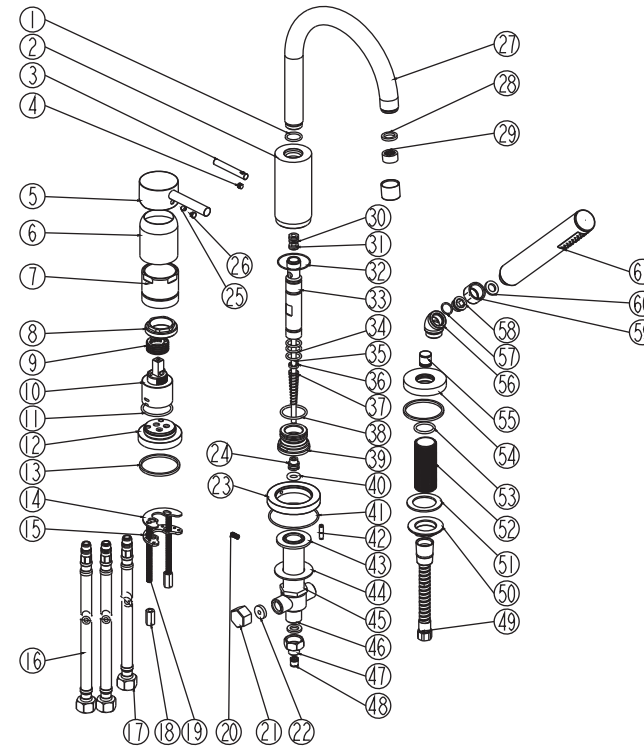

FR-AZ273 Installation Guide

For more information visit
www.ANZZI.com or call
1-844-44-ANZZI

DIMENSIONS

■ For Reference only (unit = mm[inch])

FAUCET MAINTENANCE

RECOMMENDED TOOLS

CARE INSTRUCTIONS

To keep your faucet looking its best, please follow these simple care instructions:

EXPLODED DRAWING

Please read the followings before installing and usage.

NO.	Part No	Part Desc	Qty
01	CTRR0098	O-RING	1
02	CTYB0522	BODY	1
03	CTMB0588	KNOB	1
04	CTST0153	SCREW	1
05	ATBH0072	HANDLE	1
06	CTCB0031	COVER	1
07	CTCT0046	COVER	1
08	CTKB0065	NUT	1
09	CTCP0363	LIMIT RING	1
10	ATBA0042	CARTRIDGE	1
11	CTRR0091	O-RING	1
12	CTDB0436	BASE	1
13	CTWR0114	WASHER	2
14	CTWR0282	WASHER	1
15	CTWT0071	WASHER	1
16	ATBP0001	HOSE	2
17	ATBP0071	HOSE	1
18	CTNB0063	NUT	2
19	CTST0013	SCREW	2
20	CTST0224	SCREW	1
21	CTTB0014	PLUG	1
22	CTWR0088	WASHER	1
23	CTDB0423	BASE	1
24	CTDB0133	HEAD	1
25	CTST0117	SCREW	1
26	CTCP0072	CAP	1
27	ATBP0267	SPOUT	1
28	CTWR0024	WASHER	1
29	CTQP0029	AERATOR	1
30	CTWB0048	WASHER	1
31	CTRR0138	O-RING	2
32	CTRR0215	O-RING	1
33	CTPB0468	PIPE	1
34	CTRR0082	O-RING	3
35	CTMB0593	LIFT ROD	1
36	CTRP0067	O-RING	1
37	CTBT0077	SPRING	1
38	CTRR0137	O-RING	1
39	CTDB0424	BASE	1
40	CTRR0139	O-RING	1
41	CTRR0113	O-RING	1
42	CTBB0026	PIN	1
43	CTWR0217	WASHER	1
44	CTWT0038	WASHER	1
45	CTNB0156	NUT	1
46	CTPB0188	PIPE	1
47	CTMB0709	ADAPTOR	1
48	ATBA0100	CHECK VALVE	1
49	ATBP0070	HOSE	1
50	CTNB0016	NUT	1
51	CTWR0061	WASHER	1
52	CTPB0499	PIPE	1
53	CTRR0142	O-RING	1
54	CTDB0488	BASE	1
55	ATBA4028	CHECK VALVE	1
56	CTPB0573	PIPE	1
57	CTRR0009	O-RING	1
58	CTSB0157	SCREW	1
59	CTNB0338	NUT	1
60	CTWR0341	WASHER	2
61	ATBE0141	SHOWER	1

NO.	Part No	Part Desc	Qty
51	CTWR0061	WASHER	1
52	CTPB0499	PIPE	1
53	CTRR0142	O-RING	1
54	CTDB0488	BASE	1
55	ATBA4028	CHECK VALVE	1
56	CTPB0573	PIPE	1
57	CTRR0009	O-RING	1
58	CTSB0157	SCREW	1
59	CTNB0338	NUT	1
60	CTWR0341	WASHER	2
61	ATBE0141	SHOWER	1