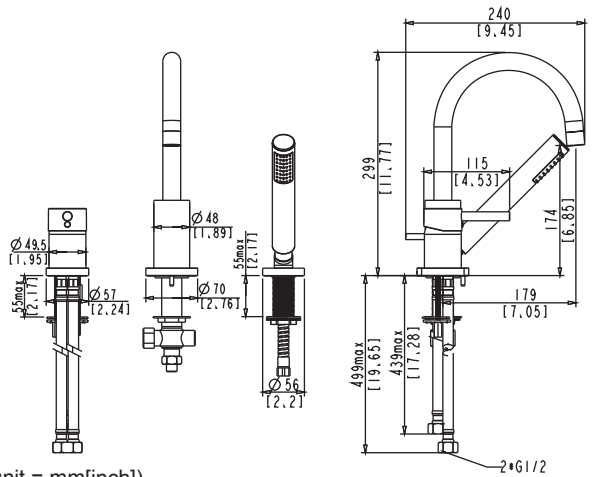

FR-AZ273 Installation Guide

For more information visit
www.ANZZI.com or call
1-844-44-ANZZI

DIMENSIONS

■ For Reference only (unit = mm[inch])

FAUCET MAINTENANCE

RECOMMENDED TOOLS

CARE INSTRUCTIONS

To keep your faucet looking its best, please follow these simple care instructions:

EXPLODED DRAWING

Please read the followings before installing and usage.

NO.	Part No	Part Desc	Qty
01	CTRR0098	O-RING	1
02	CTYB0522	BODY	1
03	CTMB0588	KNOB	1
04	CTST0153	SCREW	1
05	ATBH0072	HANDLE	1
06	CTCB0031	COVER	1
07	CTCT0046	COVER	1
08	CTKB0065	NUT	1
09	CTCP0363	LIMIT RING	1
10	ATBA0042	CARTRIDGE	1
11	CTRR0091	O-RING	1
12	CTDB0436	BASE	1
13	CTWR0114	WASHER	2
14	CTWR0282	WASHER	1
15	CTWT0071	WASHER	1
16	ATBP0001	HOSE	2
17	ATBP0071	HOSE	1
18	CTNB0063	NUT	2
19	CTST0013	SCREW	2
20	CTST0224	SCREW	1
21	CTTB0014	PLUG	1
22	CTWR0088	WASHER	1
23	CTDB0423	BASE	1
24	CTDB0133	HEAD	1
25	CTST0117	SCREW	1
26	CTCP0072	CAP	1
27	ATBP0267	SPOUT	1
28	CTWR0024	WASHER	1
29	CTQP0029	AERATOR	1
30	CTWB0048	WASHER	1
31	CTRR0138	O-RING	2
32	CTRR0215	O-RING	1
33	CTPB0468	PIPE	1
34	CTRR0082	O-RING	3
35	CTMB0593	LIFT ROD	1
36	CTRP0067	O-RING	1
37	CTBT0077	SPRING	1
38	CTRR0137	O-RING	1
39	CTDB0424	BASE	1
40	CTRR0139	O-RING	1
41	CTRR0113	O-RING	1
42	CTBB0026	PIN	1
43	CTWR0217	WASHER	1
44	CTWT0038	WASHER	1
45	CTNB0156	NUT	1
46	CTPB0188	PIPE	1
47	CTMB0709	ADAPTOR	1
48	ATBA0100	CHECK VALVE	1
49	ATBP0070	HOSE	1
50	CTNB0016	NUT	1
51	CTWR0061	WASHER	1
52	CTPB0499	PIPE	1
53	CTRR0142	O-RING	1
54	CTDB0488	BASE	1
55	ATBA4028	CHECK VALVE	1
56	CTPB0573	PIPE	1
57	CTRR0009	O-RING	1
58	CTSB0157	SCREW	1
59	CTNB0338	NUT	1
60	CTWR0341	WASHER	2
61	ATBE0141	SHOWER	1

NO.	Part No	Part Desc	Qty
51	CTWR0061	WASHER	1
52	CTPB0499	PIPE	1
53	CTRR0142	O-RING	1
54	CTDB0488	BASE	1
55	ATBA4028	CHECK VALVE	1
56	CTPB0573	PIPE	1
57	CTRR0009	O-RING	1
58	CTSB0157	SCREW	1
59	CTNB0338	NUT	1
60	CTWR0341	WASHER	2
61	ATBE0141	SHOWER	1