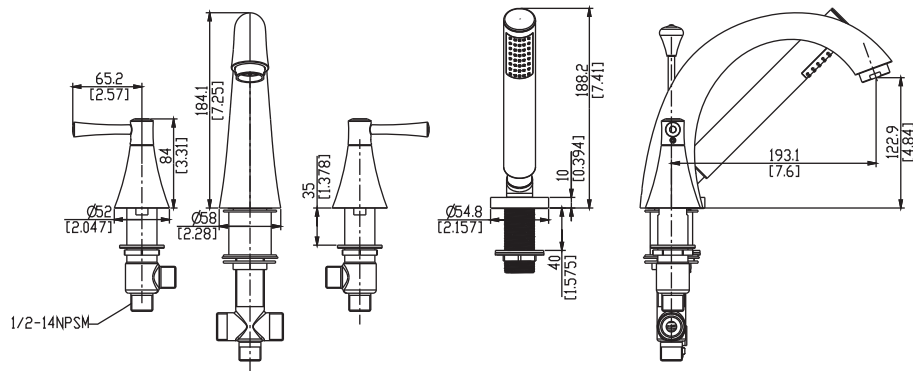

FR-AZ074 Installation Guide

For more information visit
www.ANZZI.com or call
1-844-44-ANZZI

DIMENSIONS

■ For Reference only (unit = mm[inch])

FAUCET MAINTENANCE

RECOMMENDED TOOLS

CARE INSTRUCTIONS

To keep your faucet looking its best, please follow these simple care instructions:

EXPLODED DRAWING

Please read the followings before installing and usage.

NO.	Part No	Part Desc	Qty
01	CTHZ0460	HANDLE	2
02	CTST0182	SCREW	2
03	CTCP0380	STEM	2
04	CTST0137	SCREW	1
05	CTCZ0163	CAP	2
06	CTNZ0004	NUT	2
07	CTWR0347	WASHER	2
08	CTWR0276	WASHER	2
09	CTWT0065	WASHER	2
10	CTNT0022	NUT	2
11	ATBA0128	CARTRIDGE	1
12	CTPB0500	VAVLE	1
13	CTBT0070	SPRING	1
14	CTNB0156	NUT	1
15	CTDB0133	STOP	1
16	CTRR0139	O-RING	1
17	CTHB0119	PULL ROD	1
18	CTMT0032	PULL POLE	1
19	CTFB0220	BODY	1
20	CTWR0018	WASHER	1
21	CTQP0030	AERATOR	1
22	CTXB0021	AERATOR COVER	1
23	CTST0117	SCREW	2
24	CTWB0089	WASHER	1
25	CTRR0138	WASHER	2
26	CTCP0429	CAP	2
27	CTPB0405	SHANK	1
28	CTRR0137	O-RING	1
29	CTTB0035	SEATING	1
30	CTWR0060	WASHER	1
31	CTNB0326	NUT	2
32	CTRR0082	O-RING	3
33	CTCT0035	HOUSING	1
34	CTWR0115	WASHER	1
35	ATBA0127	CARTRIDGE	1
36	CTWT0038	WASHER	1
37	CTPB0501	VAVLE	1
38	CTPB0427	SHANK	1
39	ATBP0157	HOSE	2
40	ATBE0141	SHOWER	1
41	ATBA4028	VAVLE	1
42	CTWR0341	WASHER	1
43	CTSB0157	STEM	1
44	CTRR0009	O-RING	1
45	CTNB0338	NUT	1
46	CTPB0573	CONNECTOR	1
47	CTCB0638	SUPPORTER	1
48	CTWR0114	WASHER	1
49	CTPB0499	CONNECTOR	1
50	CTWR0061	WASHER	1
51	CTNB0016	NUT	1
52	ATBP0070	HOSE	1
53	ATBA0100	VAVLE	1
54	ATBP0071	HOSE	1