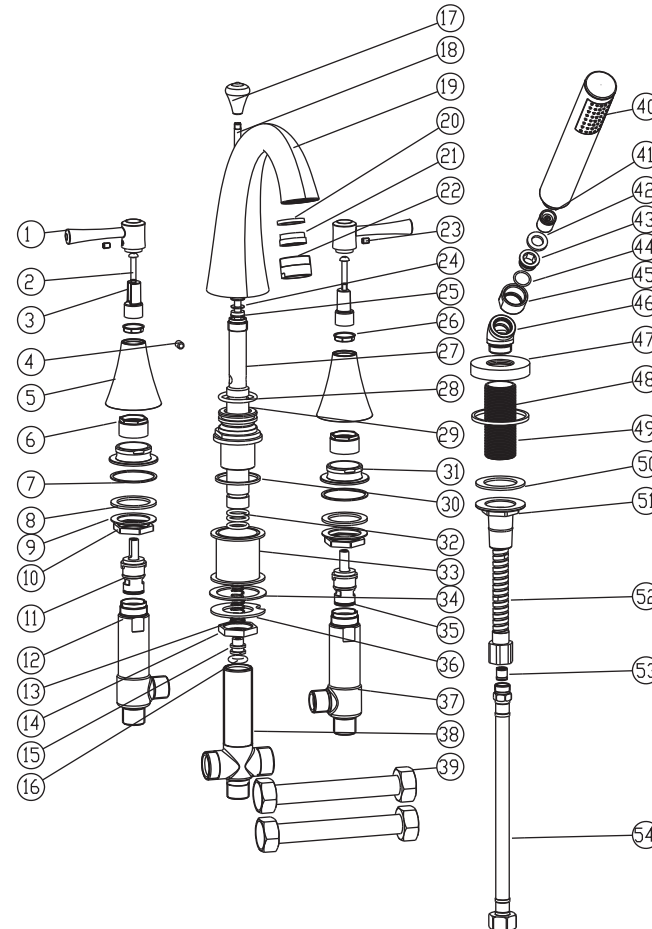

FR-AZ074 Installation Guide

For more information visit
www.ANZZI.com or call
1-844-44-ANZZI

DIMENSIONS

■ For Reference only (unit = mm[inch])

FAUCET MAINTENANCE

RECOMMENDED TOOLS

CARE INSTRUCTIONS

To keep your faucet looking its best, please follow these simple care instructions:

EXPLODED DRAWING

Please read the followings before installing and usage.

NO.	Part No	Part Desc	Qty
01	CTHZ0460	HANDLE	2
02	CTST0182	SCREW	2
03	CTCP0380	STEM	2
04	CTST0137	SCREW	1
05	CTCZ0163	CAP	2
06	CTNZ0004	NUT	2
07	CTWR0347	WASHER	2
08	CTWR0276	WASHER	2
09	CTWT0065	WASHER	2
10	CTNT0022	NUT	2
11	ATBA0128	CARTRIDGE	1
12	CTPB0500	VAVLE	1
13	CTBT0070	SPRING	1
14	CTNB0156	NUT	1
15	CTDB0133	STOP	1
16	CTRR0139	O-RING	1
17	CTHB0119	PULL ROD	1
18	CTMT0032	PULL POLE	1
19	CTFB0220	BODY	1
20	CTWR0018	WASHER	1
21	CTQP0030	AERATOR	1
22	CTXB0021	AERATOR COVER	1
23	CTST0117	SCREW	2
24	CTWB0089	WASHER	1
25	CTRR0138	WASHER	2
26	CTCP0429	CAP	2
27	CTPB0405	SHANK	1
28	CTRR0137	O-RING	1
29	CTTB0035	SEATING	1
30	CTWR0060	WASHER	1
31	CTNB0326	NUT	2
32	CTRR0082	O-RING	3
33	CTCT0035	HOUSING	1
34	CTWR0115	WASHER	1
35	ATBA0127	CARTRIDGE	1
36	CTWT0038	WASHER	1
37	CTPB0501	VAVLE	1
38	CTPB0427	SHANK	1
39	ATBP0157	HOSE	2
40	ATBE0141	SHOWER	1
41	ATBA4028	VAVLE	1
42	CTWR0341	WASHER	1
43	CTSB0157	STEM	1
44	CTRR0009	O-RING	1
45	CTNB0338	NUT	1
46	CTPB0573	CONNECTOR	1
47	CTCB0638	SUPPORTER	1
48	CTWR0114	WASHER	1
49	CTPB0499	CONNECTOR	1
50	CTWR0061	WASHER	1
51	CTNB0016	NUT	1
52	ATBP0070	HOSE	1
53	ATBA0100	VAVLE	1
54	ATBP0071	HOSE	1