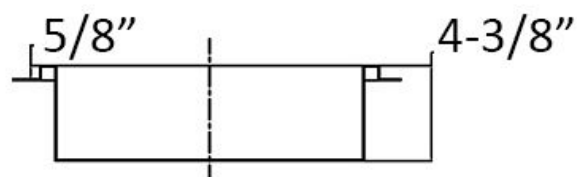

*Dawn.*

Kitchen & Bath Products, Inc.

\* Glass support plates (3)  
are pre-installed with  
mounting clips/screws.

**FNIBN5914**