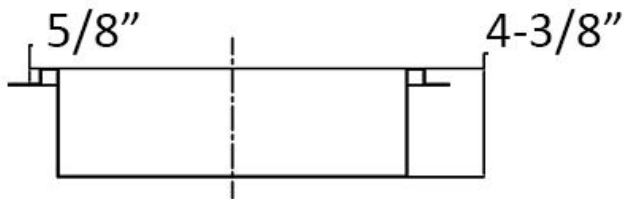

Dawn.

Kitchen & Bath Products, Inc.

* Glass support plates (2) are pre-installed with mounting clips/screws.

FNIBN4214