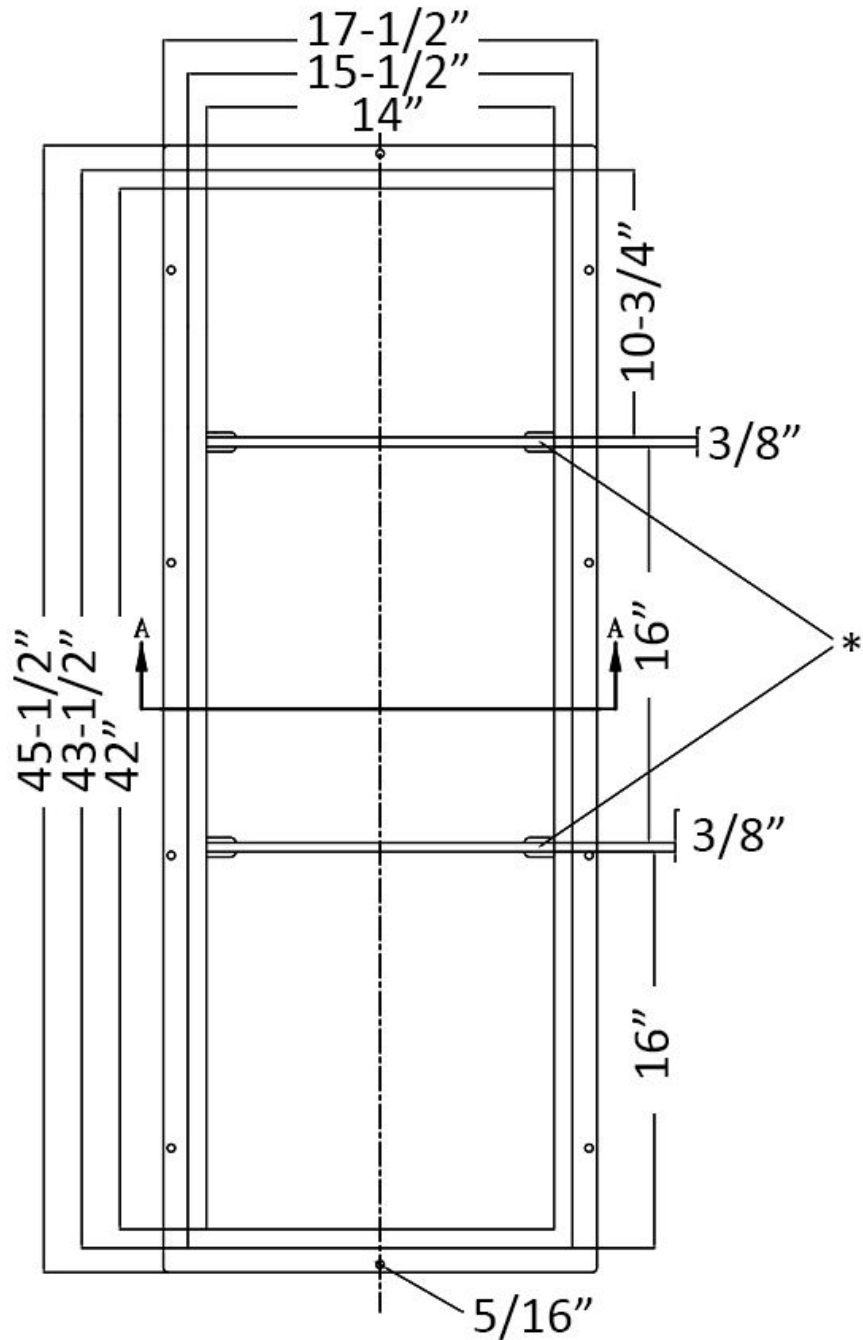

Dawn.

Kitchen & Bath Products, Inc.

* Glass support plates (2) are pre-installed with mounting clips/screws.

FNIBN4214