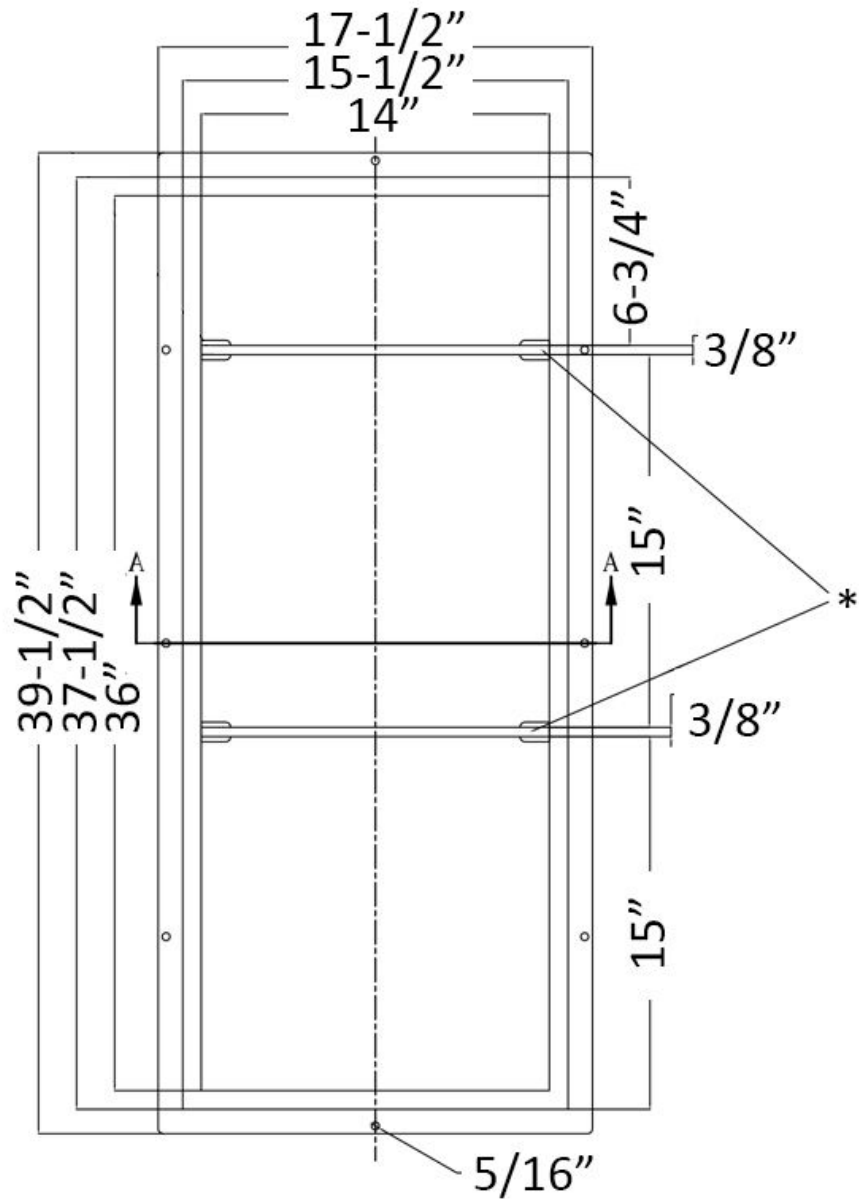

Dawn.

Kitchen & Bath Products, Inc.

* Glass support plates (2)
are pre-installed with
mounting clips/screws.

FNIBN3614