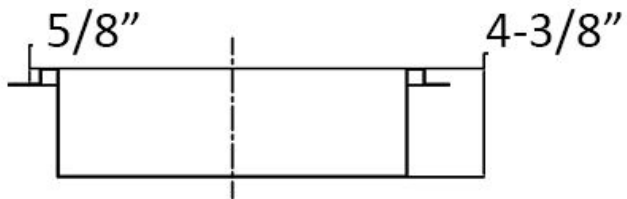

Dawn.

Kitchen & Bath Products, Inc.

* Glass support plates (2)
are pre-installed with
mounting clips/screws.

FNIBN3614