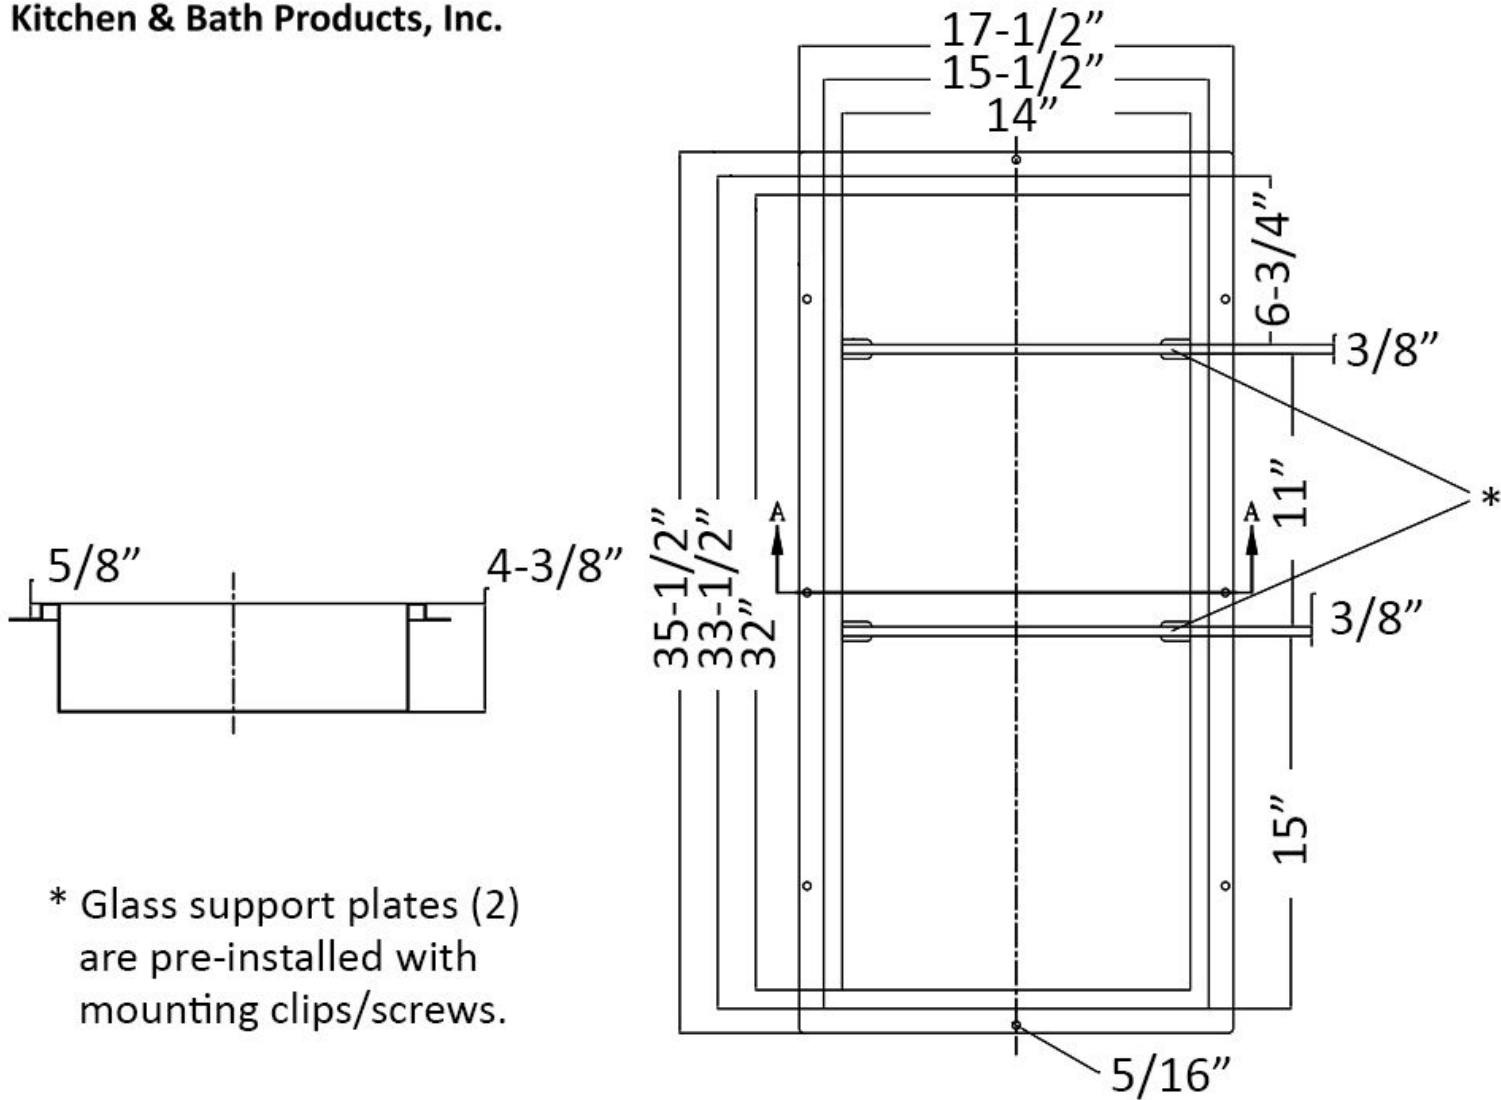

Dawn.

Kitchen & Bath Products, Inc.

* Glass support plates (2) are pre-installed with mounting clips/screws.

FNIBN3214