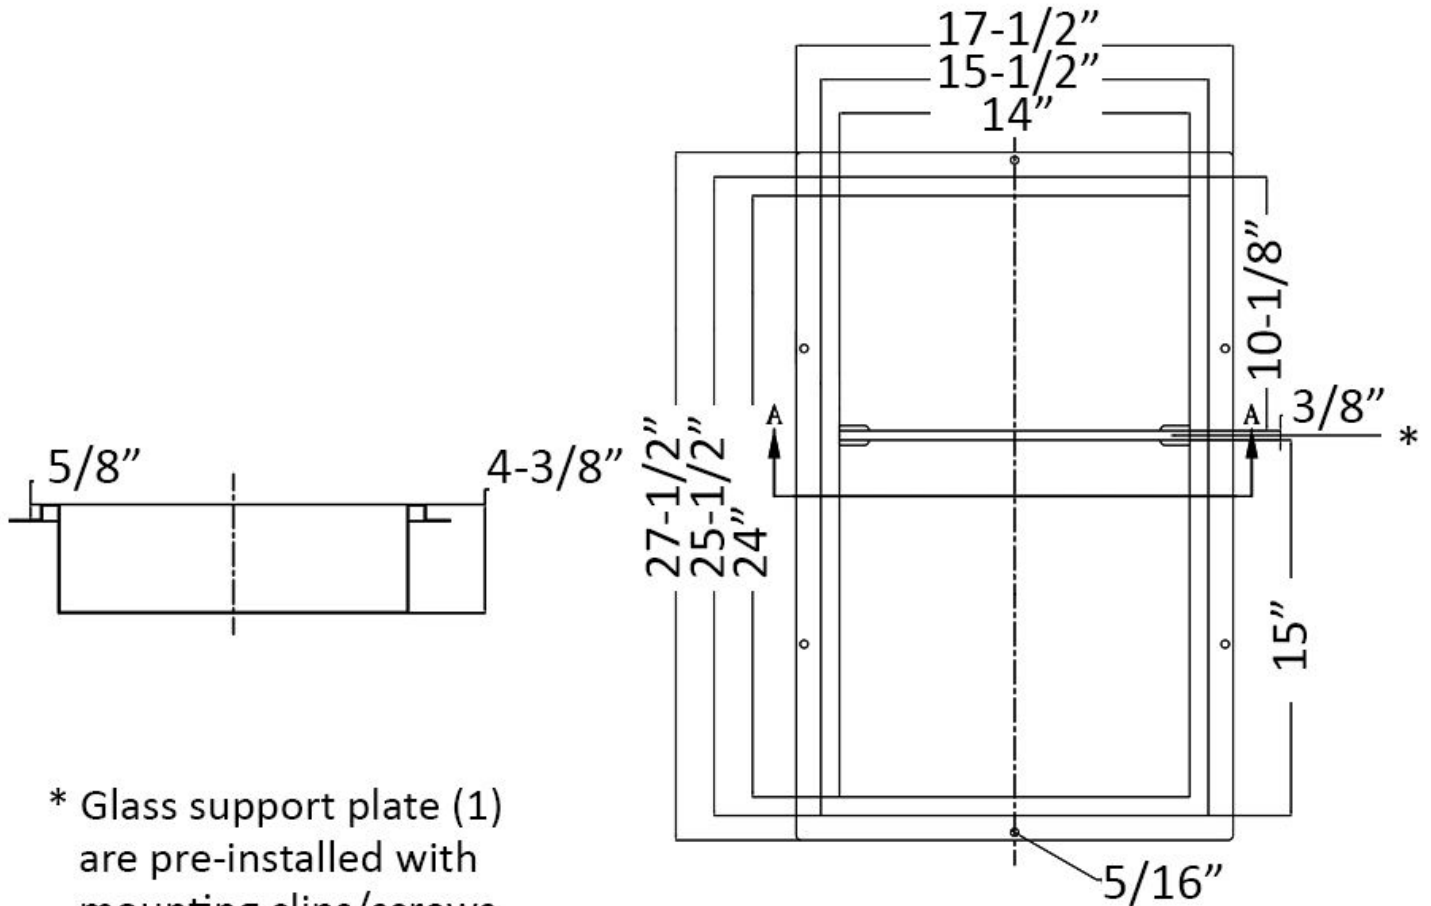

Dawn.

Kitchen & Bath Products, Inc.

* Glass support plate (1)
are pre-installed with
mounting clips/screws.

FNIBN2414