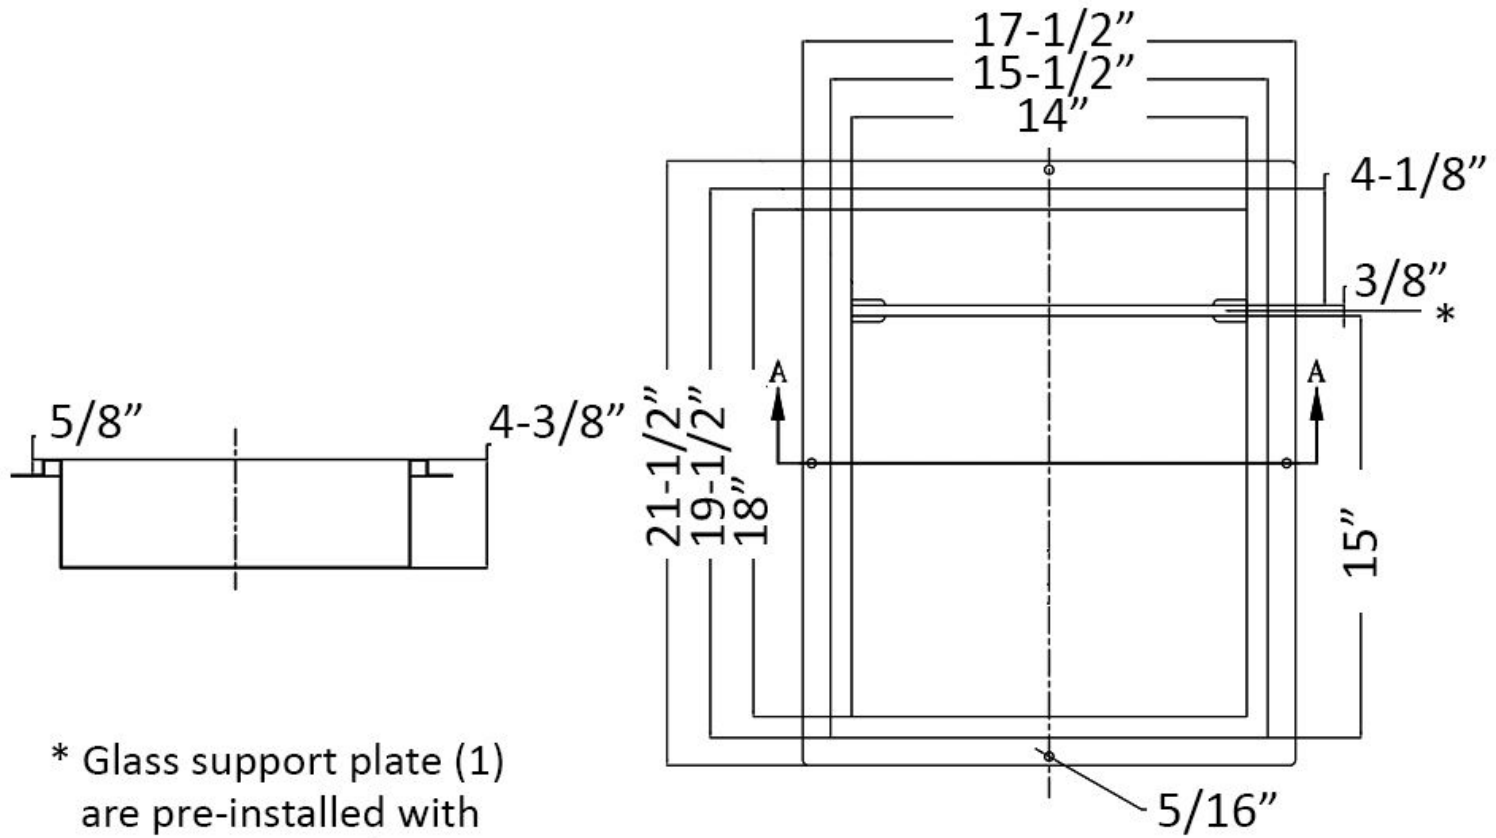

Dawn.

Kitchen & Bath Products, Inc.

* Glass support plate (1) are pre-installed with mounting clips/screws.

FNIBN1814