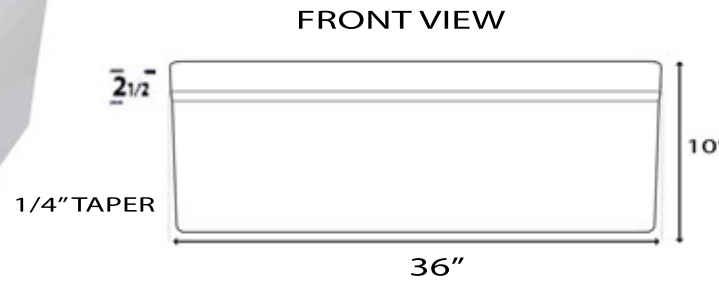

Cape Collection

Premium Fireclay Farmhouse Apron Sink

MODEL:
FCFS36-DB

Overall Dimensions	Large Bowl	Apron Height	Bowl Depth	Drain Dimensions
36" x 20"	24" x 17.5"	10"	9"	**3.5" Opening

****Extended Drain Flange May Be Required**

Please Be Advised

- (Nominal Dimensions*) Actual Dimensions may vary by 1/4"
- Template Not included
- Custom Cabinet Required
- Very Heavy 2 Person lift Recommended

FEATURES

- Premium Fireclay Sink
- Integrated Drain Board
- Limited Warranty