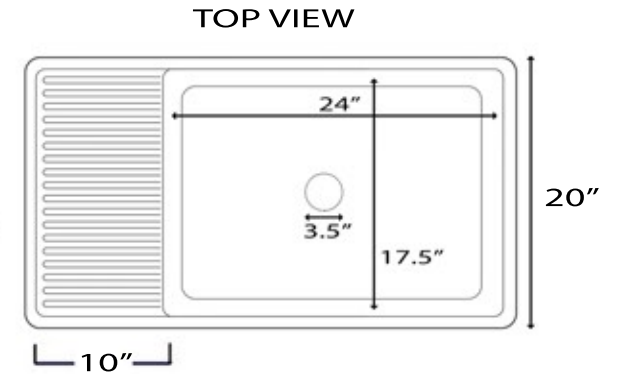

Cape Collection

Premium Fireclay Farmhouse Apron Sink

MODEL:
FCFS36-DB

Overall Dimensions	Large Bowl	Apron Height	Bowl Depth	Drain Dimensions
36" x 20"	24" x 17.5"	10"	9"	**3.5" Opening

****Extended Drain Flange May Be Required**

Please Be Advised

- (Nominal Dimensions*) Actual Dimensions may vary by 1/4"
- Template Not included
- Custom Cabinet Required
- Very Heavy 2 Person lift Recommended

FEATURES

- Premium Fireclay Sink
- Integrated Drain Board
- Limited Warranty