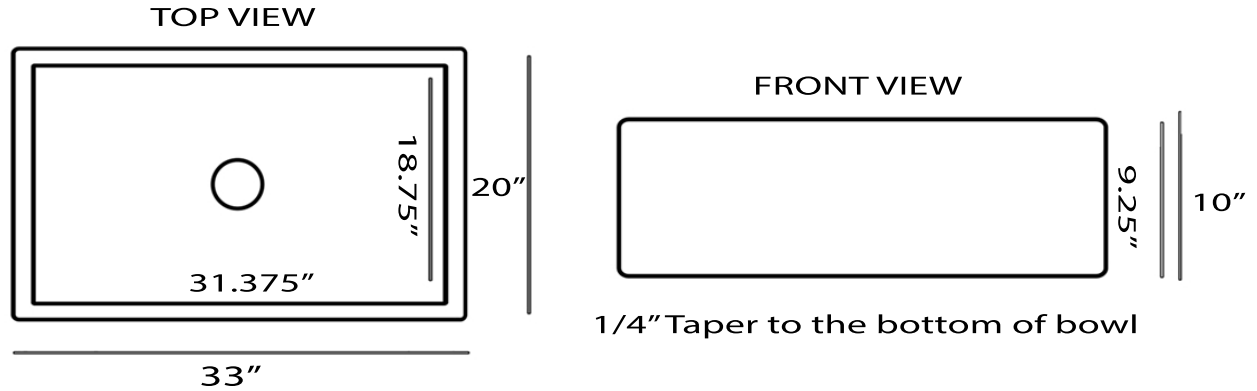

Vineyard Collection
Premium Fireclay Farmhouse Apron Sink

MODEL:
FCFS3320S-MB-WAVES

Overall Dimensions	Large Bowl	Apron Height	Bowl Depth	Drain Dimensions
33 x 20 x 10"	31.375" x 18.75"	10"	9.25"	3.5" Opening