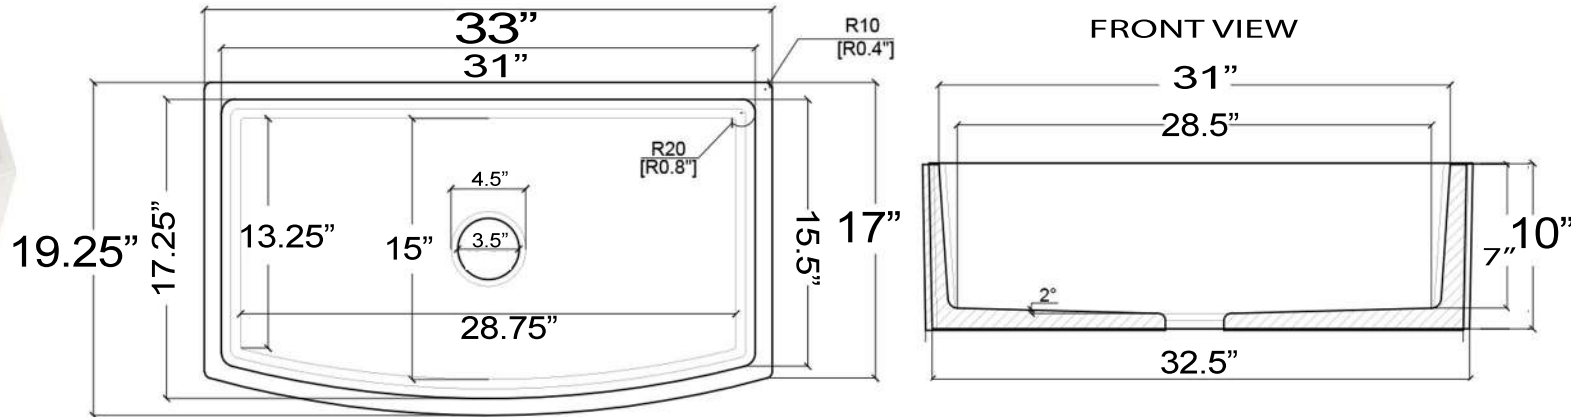

Vineyard Collection

Premium Curved Apron Fireclay Farmhouse Sink

Nantucket

S I N K S

MODEL:

FCFS3320CA-W

www.NantucketSinksUSA.com
info@nantucketsinksusa.com

Overall Dimensions	Interior Bowl	Apron Height	Bowl Depth	Drain Dimensions
33 x 19.25 x 10"	31" x 17.25" top /front 28.75" x 13.25" bottom/ side	10"	9" at center 7" at side	3.5" Opening

- (Nominal Dimensions*) Actual Dimensions may vary by 1/2"
- Template Not included
- Custom/Apron Cabinet Required- internal cradle to support sink
- Very Heavy 2 Person lift Recommended

Project Name: _____