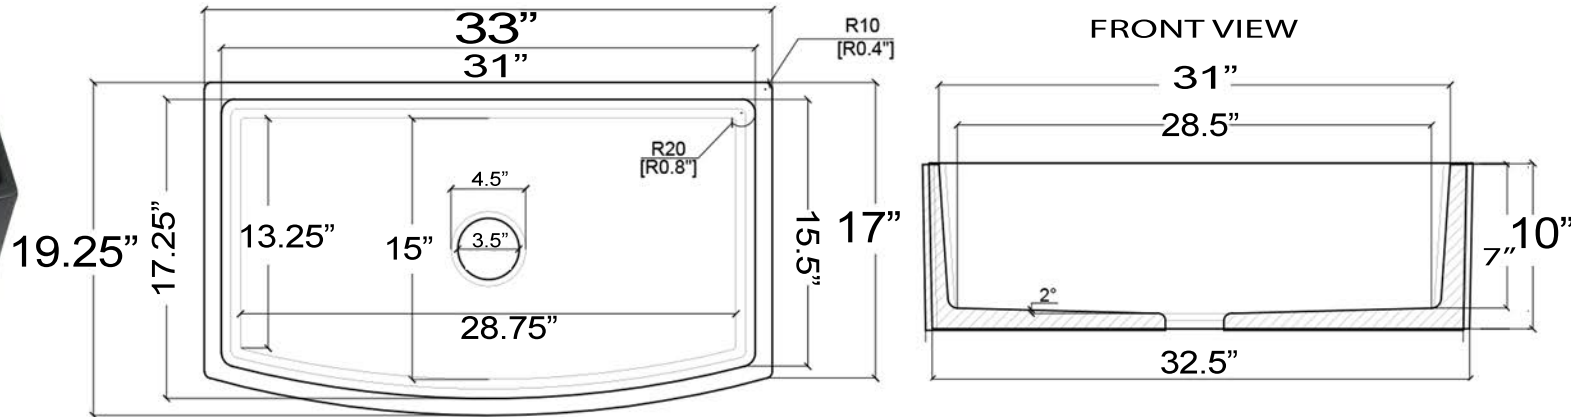

# Nantucket

S I N K S

MODEL:

**FCFS3320CA-MB**

www.NantucketSinksUSA.com  
info@nantucketsinksusa.com

Overall Dimensions	Interior Bowl	Apron Height	Bowl Depth	Drain Dimensions
33 x 19.25 x 10"	31" x 17.25" top /front 28.75" x 13.25" bottom/ side	10"	9" at center 7" at side	3.5" Opening