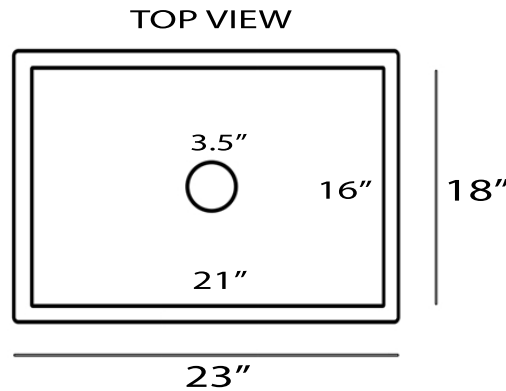

Vineyard Collection
Premium Fireclay Farmhouse Apron Sink

MODEL:
FCFS2418S-Concrete

Overall Dimensions	Interior Bowl	Apron Height	Bowl Depth	Drain Dimensions
23" x 18" x 9.25"	21" x 16" x 8.25"	9.25"	8.25"	3.5" Opening

Please Be Advised

- (Nominal Dimensions*) Actual Dimensions may vary by 1/2"
- Template Not included
- Apron style base cabinet required/cradle to accomodate sink
- Grid is not available

PROJECT/ NAME:

ARCHITECT/CONTRACTOR: