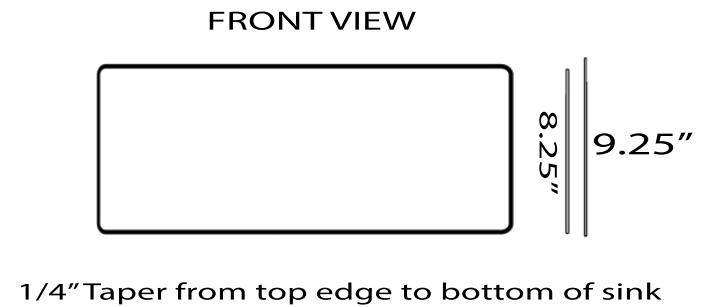

Vineyard Collection
Premium Fireclay Farmhouse Apron Sink

MODEL:
FCFS2418S-Concrete

Overall Dimensions	Interior Bowl	Apron Height	Bowl Depth	Drain Dimensions
23" x 18" x 9.25"	21" x 16" x 8.25"	9.25"	8.25"	3.5" Opening