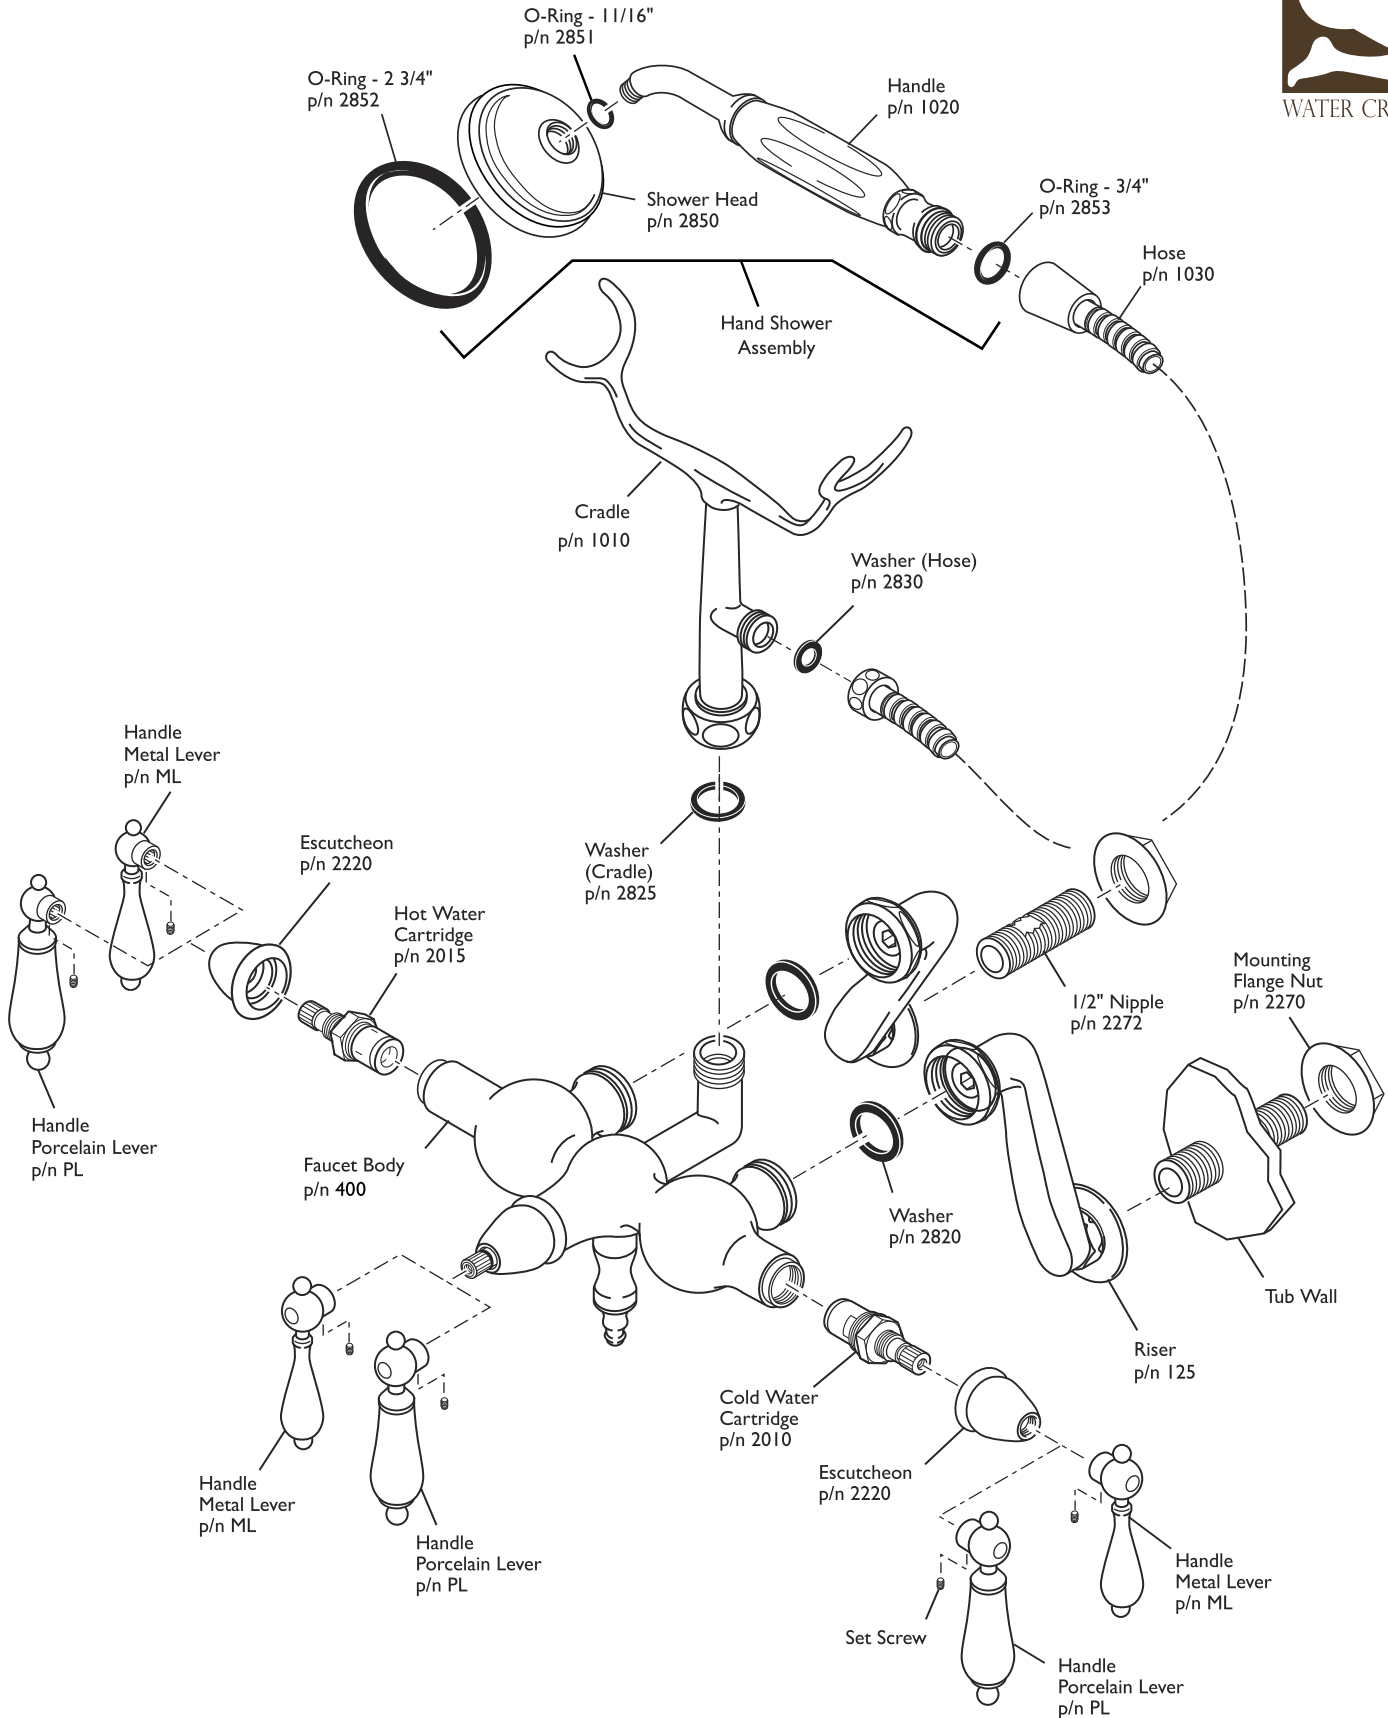

F6-0018 Tub Faucet

ASSEMBLY DIAGRAM

F6-0018 Tub Faucet

SPECIFICATION SHEET