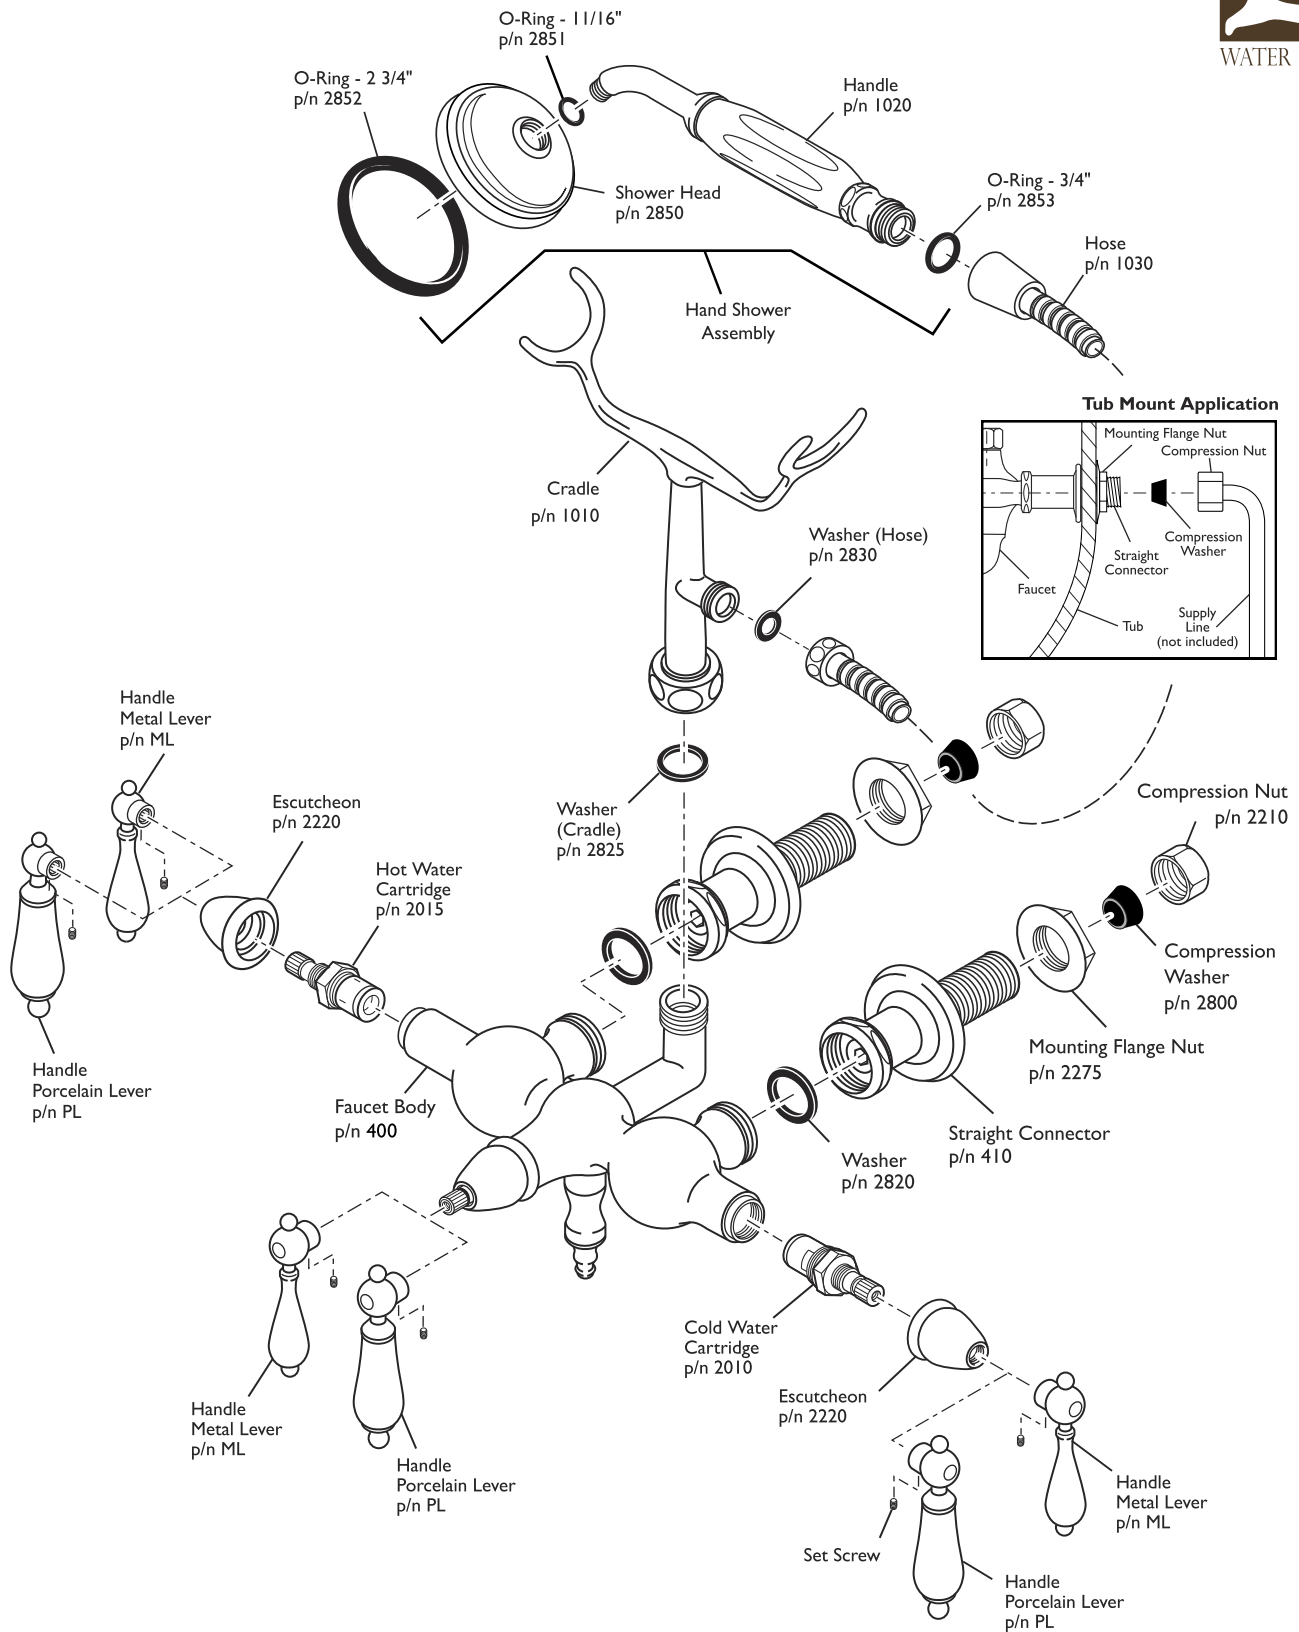

F6-0017 Tub Faucet

ASSEMBLY DIAGRAM

F6-0017 Tub Faucet

SPECIFICATION SHEET