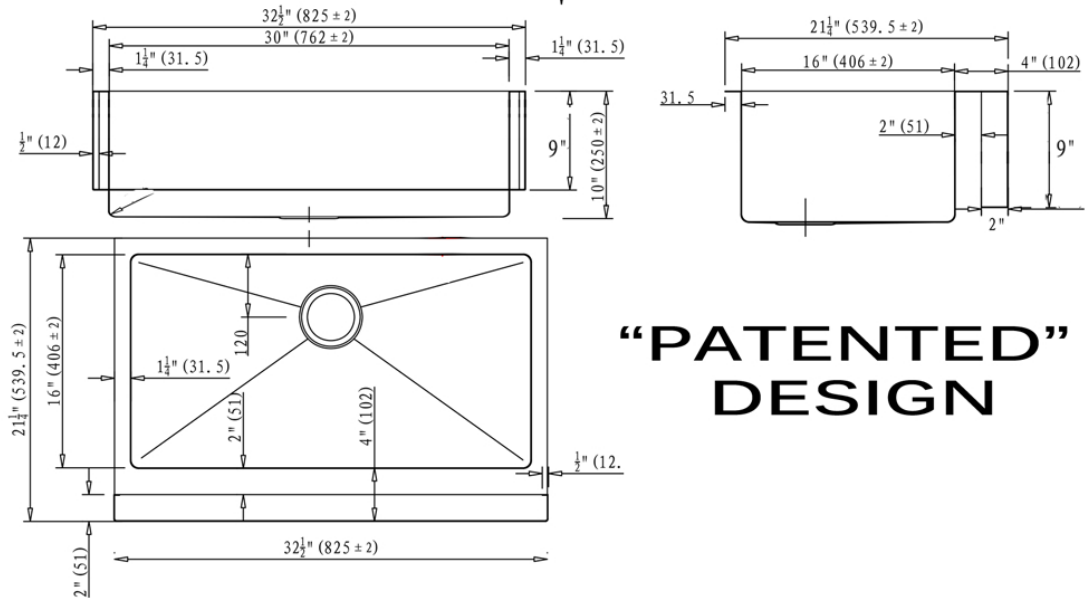

Pro Series Collection

16 Gauge Stainless Farmhouse Apron Sink

Nantucket

S I N K S

MODEL:
EZAPRON33-9

**"PATENTED"
DESIGN**

Overall Dimensions	Interior Bowl	Apron Height	Bowl Depth	Drain Opening
32.5" x 21.25"	30" x 16"	9"	10"	3.5"

PROJECT/ NAME:

ARCHITECT/CONTRACTOR:

MODEL:

JOB NOTES:

ATTENTION!

Designed for framed cabinets. The distance from cabinet top to the cabinet door must be greater than 9 inches.