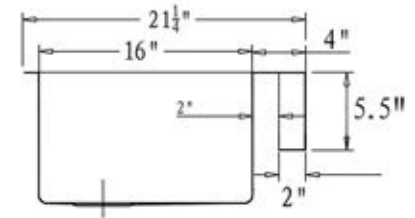

Pro Series Collection
16 Gauge Stainless Farmhouse Apron Sink

Nantucket
S I N K S

MODEL:
EZAPRON33-5.5

**“PATENTED”
 DESIGN**

Overall Dimensions	Large Bowl	Apron Height	Bowl Depth	Drain Dimensions
32.5" x 21.25"	30" x 16"	5.5"	10"	3.5" Opening

PROJECT/ NAME:

ARCHITECT/CONTRACTOR:

MODEL:

JOB NOTES:

ATTENTION!

Designed for framed cabinets. The distance from cabinet top to the cabinet door must be greater than seven inches.