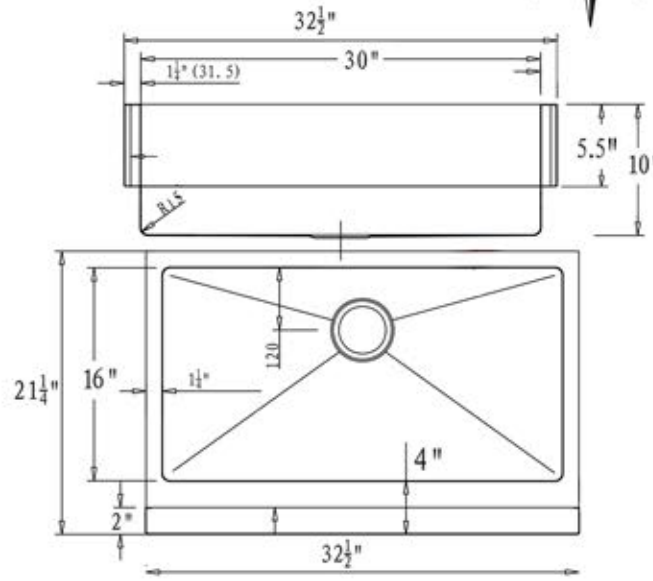

Pro Series Collection
16 Gauge Stainless Farmhouse Apron Sink

Nantucket
S I N K S

MODEL:
EZAPRON33-5.5

**“PATENTED”
 DESIGN**

Overall Dimensions	Large Bowl	Apron Height	Bowl Depth	Drain Dimensions
32.5" x 21.25"	30" x 16"	5.5"	10"	3.5" Opening

Features:

- Premium 304, 16 gauge Stainless Steel Kitchen Sink
- 10" Bowl Depth
- Brushed Satin Finish
- Limited Lifetime Manufacturers Warranty
- Insulated to Reduce Condensation
- Rubber Padding is Applied for Noise Reduction
- EASY Installation (Use Existing Cabinet)
- Template Not Included

PROJECT/ NAME:

ARCHITECT/CONTRACTOR:

MODEL:

JOB NOTES:

ATTENTION!

Designed for framed cabinets. The distance from cabinet top to the cabinet door must be greater than seven inches.