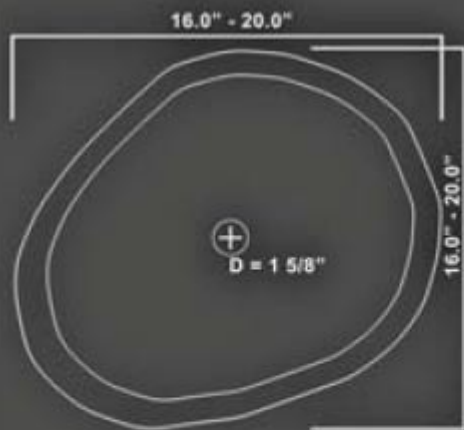

EB_S030 - Pillar Stone Sink [Size Varies]

EB_S030PS-P
Black Pillar Stone

*This sink is carved from natural pillar stone rock. Dimensions and shape are highly variable. Use suggested dimensions as an approximation.