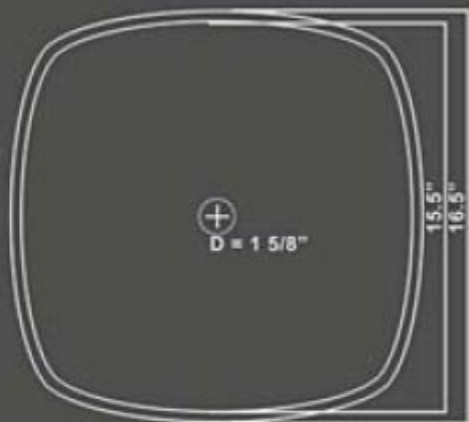

EB_S027 - Arched Bowl Stone Sink [16.5" x 6.5"]

EB_S027BA-H
Black Basalt

EB_S027DE-P
Dark EmperadorMarble

EB_S027BT-H
Beige Travertine

Compatible Drains: EB_D001, EB_D002, EB_D003