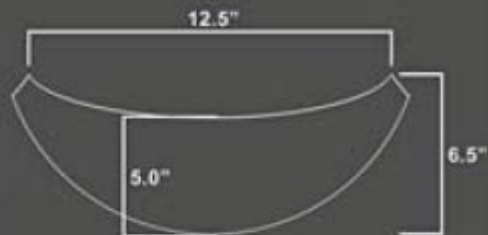

EB_S027 - Arched Bowl Stone Sink [16.5" x 6.5"]

EB_S027BA-H
Black Basalt

EB_S027DE-P
Dark EmperadorMarble

EB_S027BT-H
Beige Travertine

Compatible Drains: EB_D001, EB_D002, EB_D003