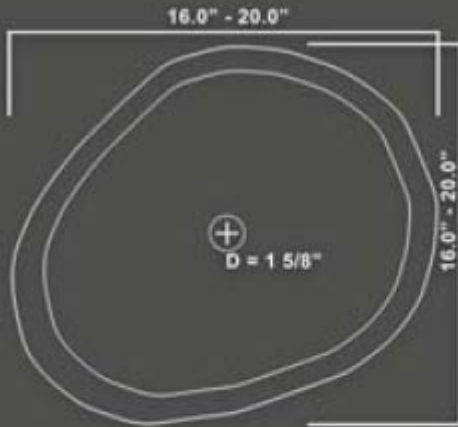

EB_S019 - Natural River Rock Boulder Sink [Size Varies]

EB_S019RR-P
Natural River Rock

*This sink is carved from natural random river rock. Dimensions and shape are highly variable. Use suggested dimensions as an approximation.