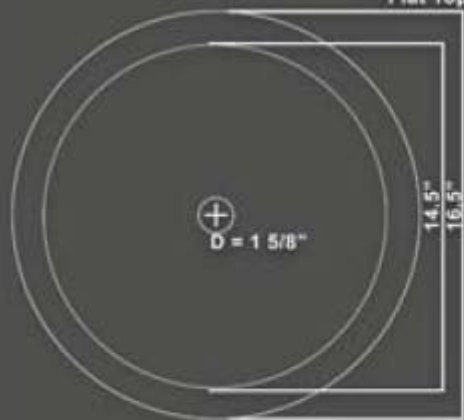

EB_S002 - Classic Stone Sink Bowl [16.5" x 5.5"]

EB_S002DE-P
Dark Emperor Marble

*Flat Top Rim Edge Allows For Vessel Mount or Under Mount

Compatible Drains: EB_D001, EB_D002, EB_D003

EB_S002BA-H
Black Basalt