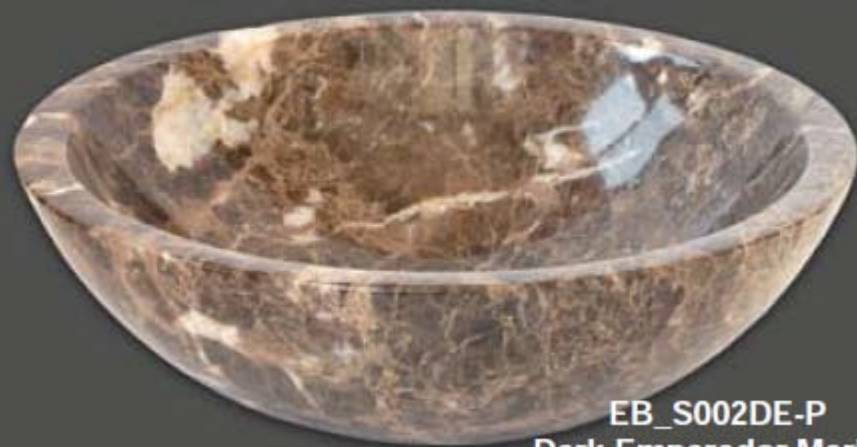

EB_S002 - Classic Stone Sink Bowl [16.5" x 5.5"]

EB_S002DE-P
Dark Emperor Marble

*Flat Top Rim Edge Allows For Vessel Mount or Under Mount

Compatible Drains: EB_D001, EB_D002, EB_D003

EB_S002BA-H
Black Basalt

EB_S002LE-P
Light Emperor Marble

EB_S002BT-P
Beige Travertine

EB_S002WO-P
White Onyx

EB_S002HO-P
Honey Onyx

EB_S002WT-P
White Travertine