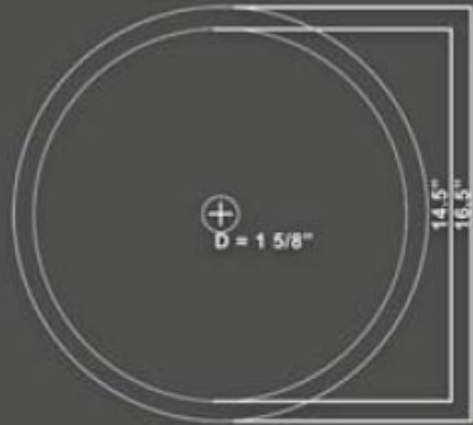

EB_S001 - Stone Sink With Rough Exterior [16.5" x 6.0"]

EB_S001BK-P
Absolute Black Granite

EB_S001BT-H
Beige Travertine

EB_S001RT-P
Rustic Tan Granite

Compatible Drains: EB_D001, EB_D002, EB_D003