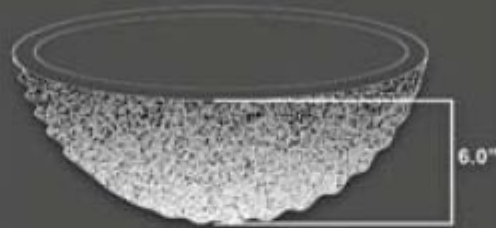

EB_S001 - Stone Sink With Rough Exterior [16.5" x 6.0"]

EB_S001BK-P
Absolute Black Granite

EB_S001BT-H
Beige Travertine

EB_S001RT-P
Rustic Tan Granite

Compatible Drains: EB_D001, EB_D002, EB_D003