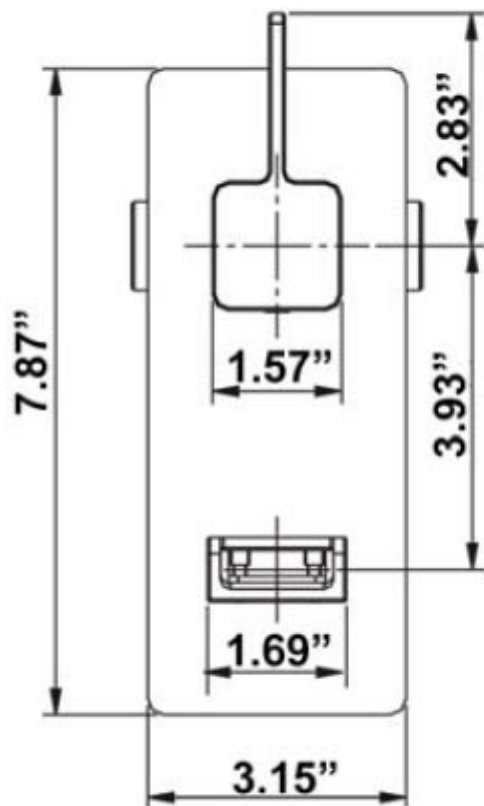

# EB\_FM002W - Cascada Single Handle Wall Mount Faucet

EB\_FM002WBN  
Shown

Spout Reach = 6.4"

BN

RB

Brushed Nickel	FM002WBN
Oil Rubbed Bronze	FM002WRB