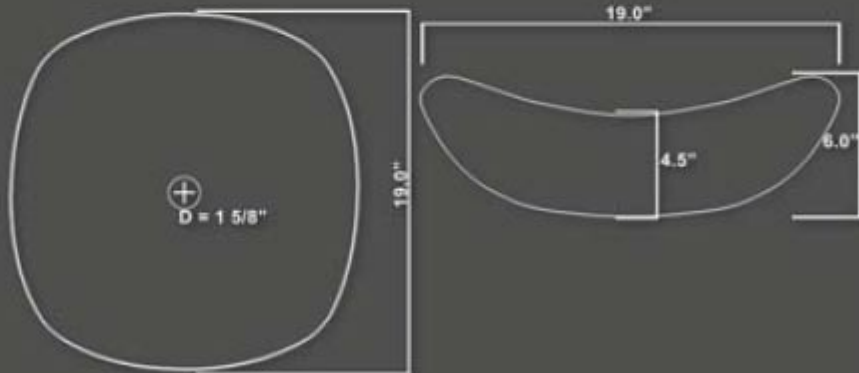

EB_C011 - Arched Edges Copper Sink [19.0" x 6.0"]

EB_C011AD
Antique Dark Copper

Compatible Drains: EB_D002, EB_D003