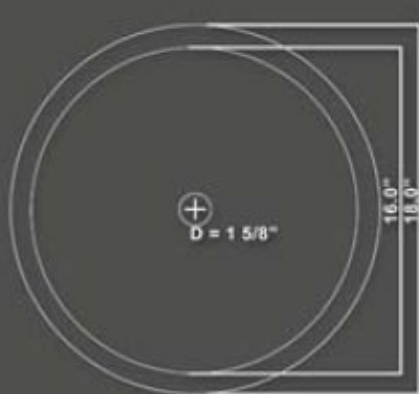

EB_C005 - Double Wall Bowl Copper Sink [18.0" x 6.75"]

EB_C005AD
Antique Dark Copper

Compatible Drains: EB_D002, EB_D003