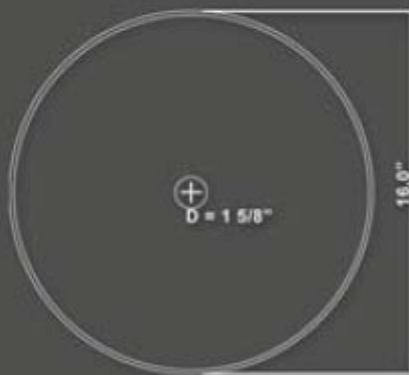

EB_C004 - Bowl Shaped Copper Sink [16.0" x 6.0"]

EB_C004AD
Antique Dark Copper

Compatible Drains: EB_D002, EB_D003