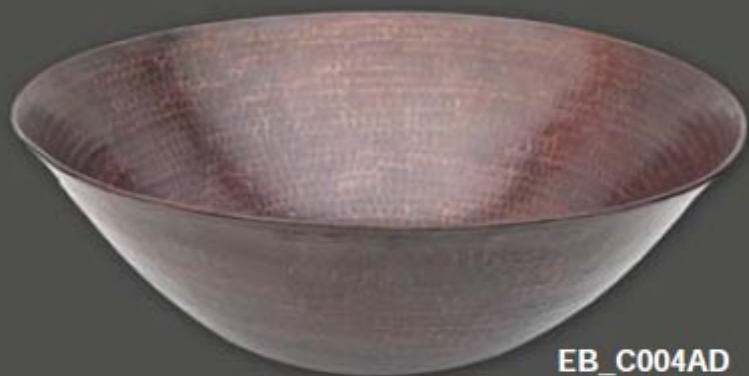

EB_C004 - Bowl Shaped Copper Sink [16.0" x 6.0"]

EB_C004AD
Antique Dark Copper

Compatible Drains: EB_D002, EB_D003