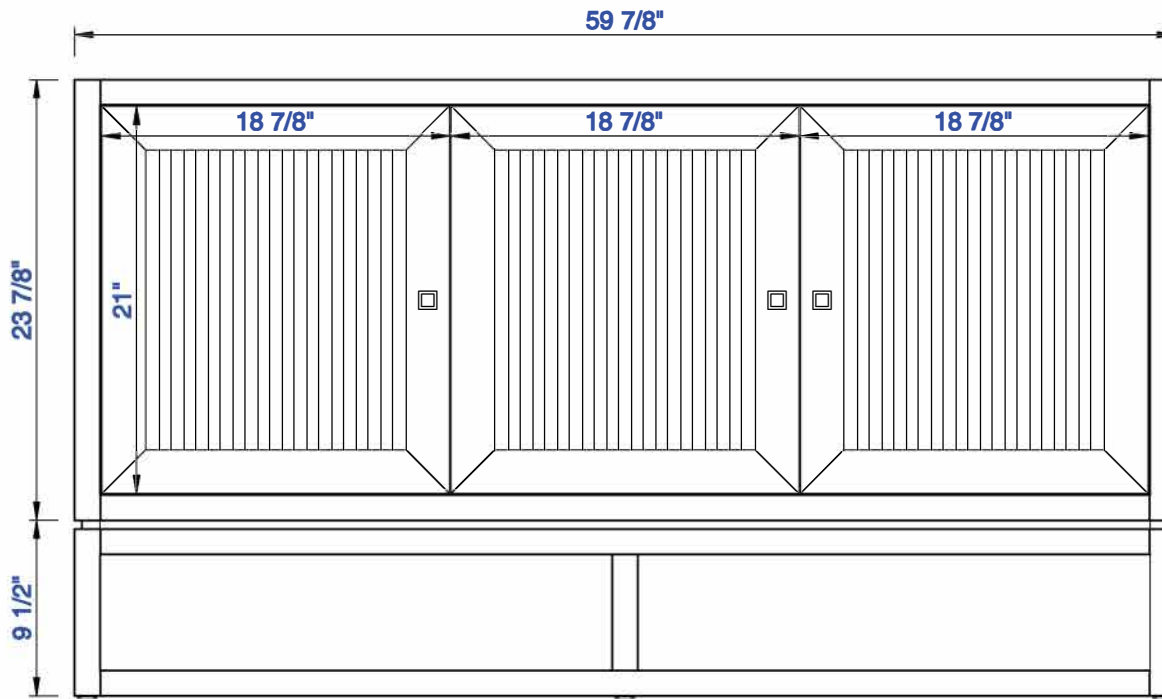

60" S

Item Number:
E645-V60S-MCA
E645-V60S-GW

JAMES MARTIN

VANITIES™

Athens 60" Single Cabinet
Diagrams with Dimensions
page 01 of 03

NOTE ONE: Countertops are not shown in these diagrams. (Cabinet Only)

NOTE TWO: This vanity does not have a Backsplash.

Please consult our website for Countertop Diagrams: www.jamesmartinvanities.com

Version:202010

60" S

Item Number:
E645-V60S-MCA
E645-V60S-GW

JAMES MARTIN

VANITIES™

Athens 60" Single Cabinet
Diagrams with Dimensions
page 02 of 03

NOTE ONE: Countertops are not shown in these diagrams . (Cabinet Only)
NOTE TWO: Internal Shelves (Shown) are designed to align with sinks in James Martin's Optional Countertops.
Customer's own countertops and sinks may align differently, and modification may be required.
Please consult our website for Countertop Diagrams: www.jamesmartinvanities.com

Version:202010

1524mm

Item Number:
E645-V60S-MCA
E645-V60S-GW

JAMES MARTIN

VANITIES™

Athens **1524mm Single Cabinet**
Diagrams with Dimensions
page 02 of 03

NOTE ONE: Countertops are not shown in these diagrams . (Cabinet Only)