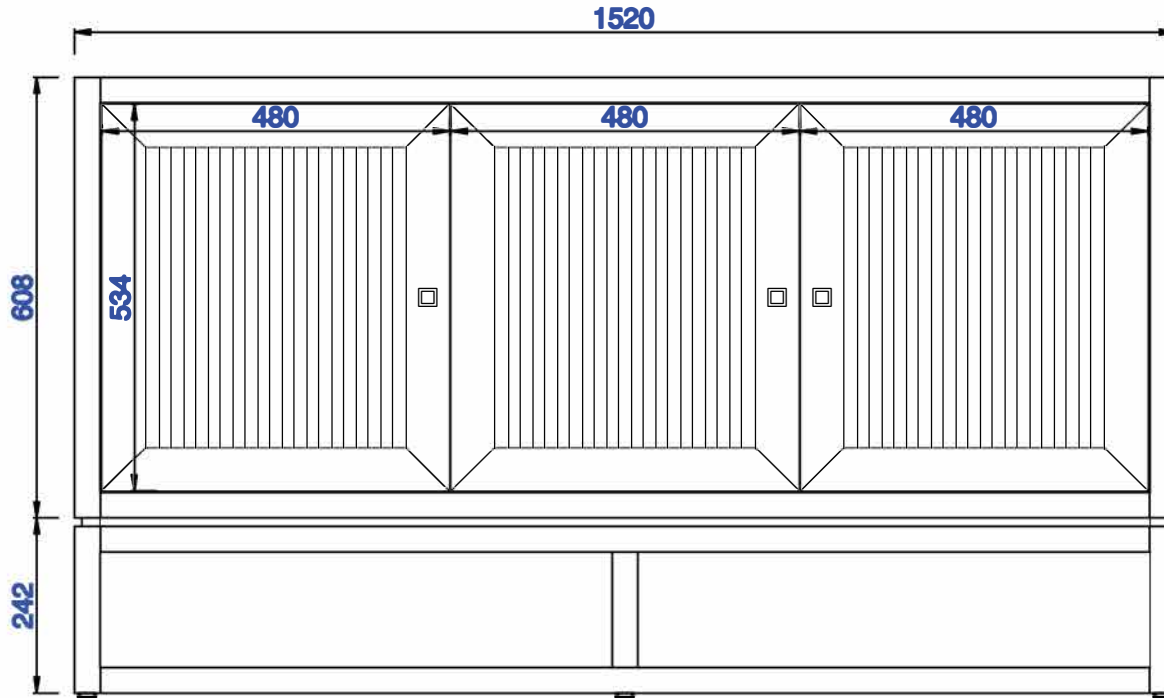

Athens **1524mm Single Cabinet**
Diagrams with Dimensions
page 01 of 03

NOTE ONE: Countertops are not shown in these diagrams. (Cabinet Only)

NOTE TWO: This vanity does not have a Backsplash.

Please consult our website for Countertop Diagrams: www.jamesmartinvanities.com