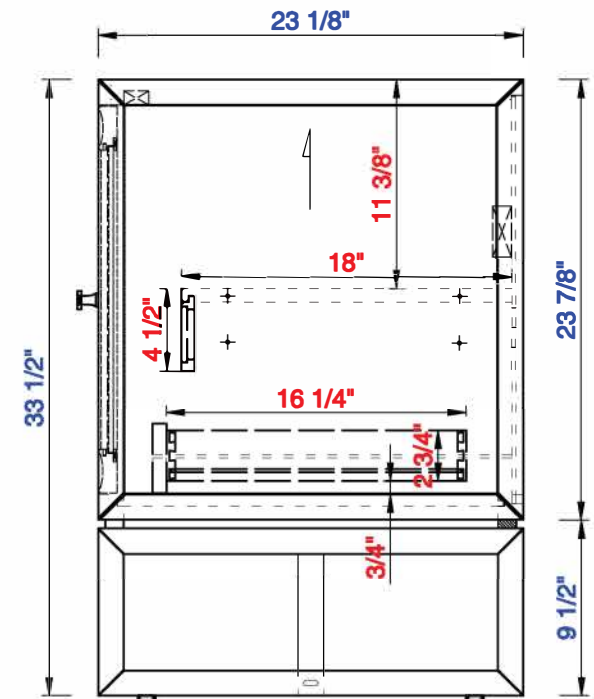

Version:202010

60" S

Item Number:
E645-V60S-MCA
E645-V60S-GW

JAMES MARTIN

VANITIES™

Athens 60" Single Cabinet
Diagrams with Dimensions
page 03 of 03

NOTE ONE: Countertops are not shown in these diagrams . (Cabinet Only)

Athens **1524mm Single Cabinet**
Diagrams with Dimensions
page 01 of 03

NOTE ONE: Countertops are not shown in these diagrams. (Cabinet Only)

NOTE TWO: This vanity does not have a Backsplash.

Please consult our website for Countertop Diagrams: www.jamesmartinvanities.com

Version:202010

1524mm

Item Number:
E645-V60S-MCA
E645-V60S-GW

JAMES MARTIN

VANITIES™

Athens **1524mm Single Cabinet**
Diagrams with Dimensions
page 02 of 03

NOTE ONE: Countertops are not shown in these diagrams . (Cabinet Only)

Version:202010

1524mm

Item Number:
E645-V60S-MCA
E645-V60S-GW

JAMES MARTIN

VANITIES™

Athens 1524mm Single Cabinet
Diagrams with Dimensions
page 03 of 03

NOTE ONE: Countertops are not shown in these diagrams . (Cabinet Only)