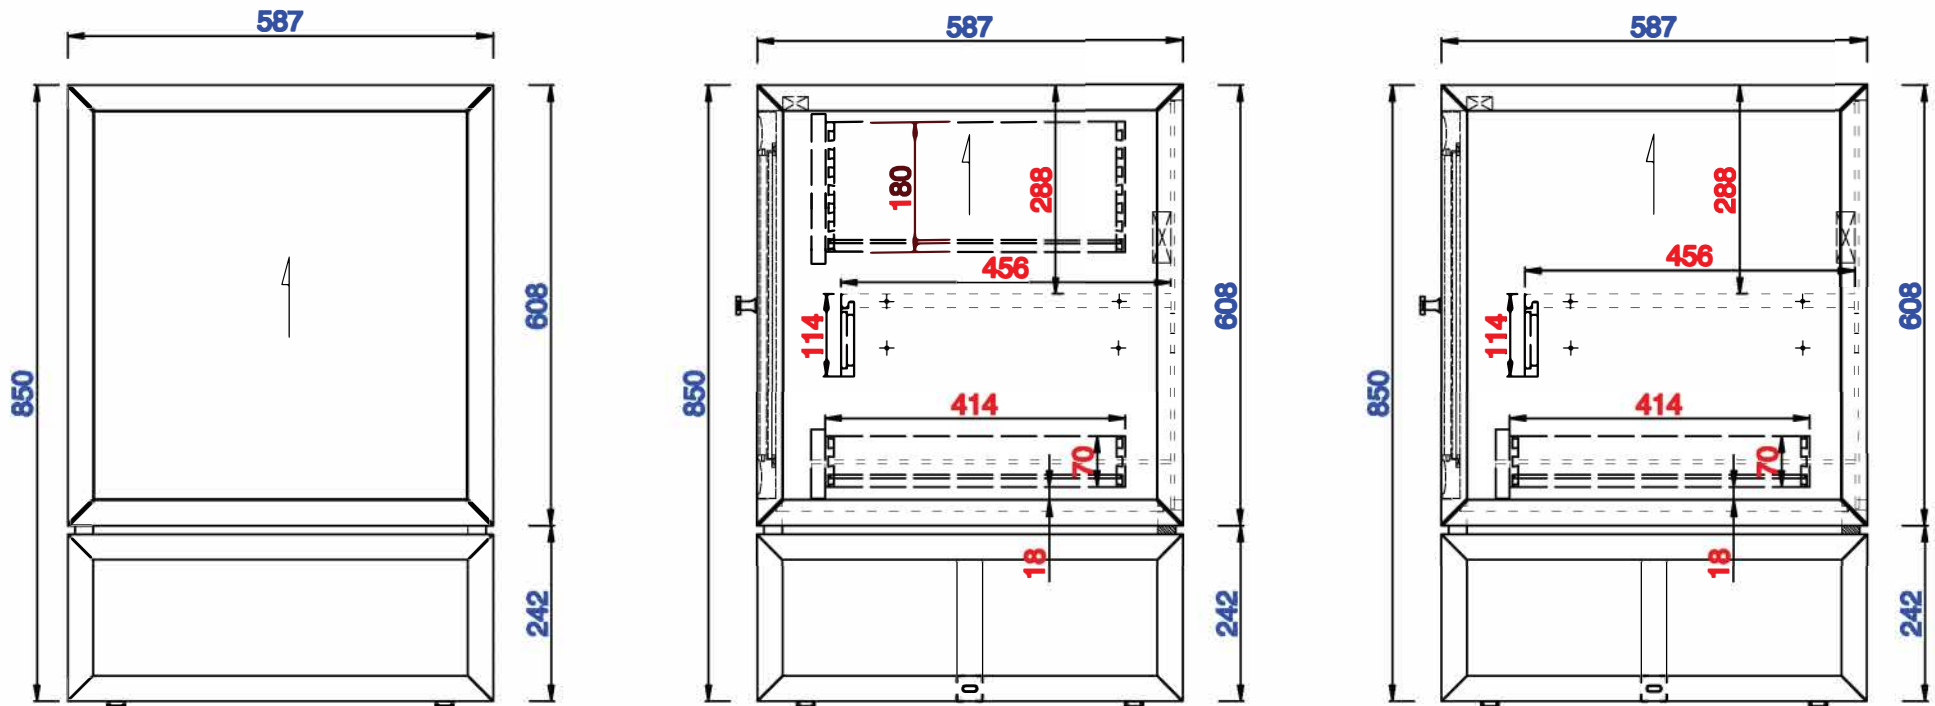

60" S

Item Number:
E645-V60S-MCA
E645-V60S-GW

JAMES MARTIN

VANITIES™

Athens 60" Single Cabinet
Diagrams with Dimensions
page 01 of 03

NOTE ONE: Countertops are not shown in these diagrams. (Cabinet Only)

NOTE TWO: This vanity does not have a Backsplash.

Version:202010

1524mm

Item Number:
E645-V60S-MCA
E645-V60S-GW

JAMES MARTIN

VANITIES™

Athens **1524mm Single Cabinet**
Diagrams with Dimensions
page 02 of 03

NOTE ONE: Countertops are not shown in these diagrams . (Cabinet Only)

NOTE TWO: Internal Shelves (Shown) are designed to align with sinks in James Martin's Optional Countertops. Customer's own countertops and sinks may align differently, and modification may be required. Please consult our website for Countertop Diagrams: www.jamesmartinvanities.com

Version:202010

1524mm

Item Number:
E645-V60S-MCA
E645-V60S-GW

JAMES MARTIN

VANITIES™

Athens 1524mm Single Cabinet
Diagrams with Dimensions
page 03 of 03

NOTE ONE: Countertops are not shown in these diagrams . (Cabinet Only)