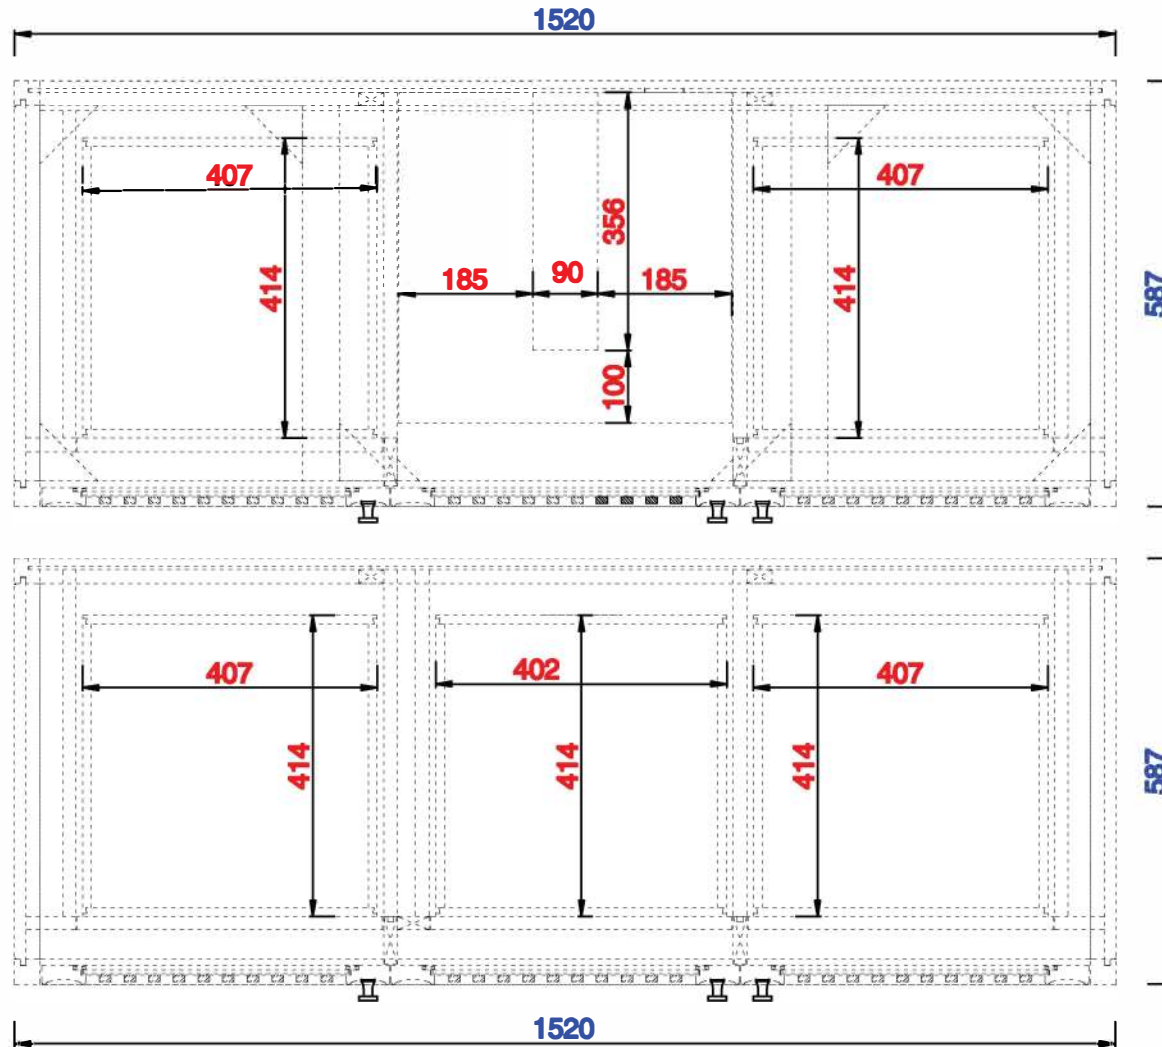

60" S

Item Number:
E645-V60S-MCA
E645-V60S-GW

JAMES MARTIN

VANITIES™

Athens 60" Single Cabinet
Diagrams with Dimensions
page 01 of 03

NOTE ONE: Countertops are not shown in these diagrams. (Cabinet Only)

NOTE TWO: This vanity does not have a Backsplash.

Version:202010

1524mm

Item Number:
E645-V60S-MCA
E645-V60S-GW

JAMES MARTIN

VANITIES™

Athens **1524mm Single Cabinet**
Diagrams with Dimensions
page 02 of 03

NOTE ONE: Countertops are not shown in these diagrams . (Cabinet Only)

NOTE TWO: Internal Shelves (Shown) are designed to align with sinks in James Martin's Optional Countertops. Customer's own countertops and sinks may align differently, and modification may be required. Please consult our website for Countertop Diagrams: www.jamesmartinvanities.com

Version:202010

1524mm

Item Number:
E645-V60S-MCA
E645-V60S-GW

JAMES MARTIN

VANITIES™

Athens 1524mm Single Cabinet
Diagrams with Dimensions
page 03 of 03

NOTE ONE: Countertops are not shown in these diagrams . (Cabinet Only)