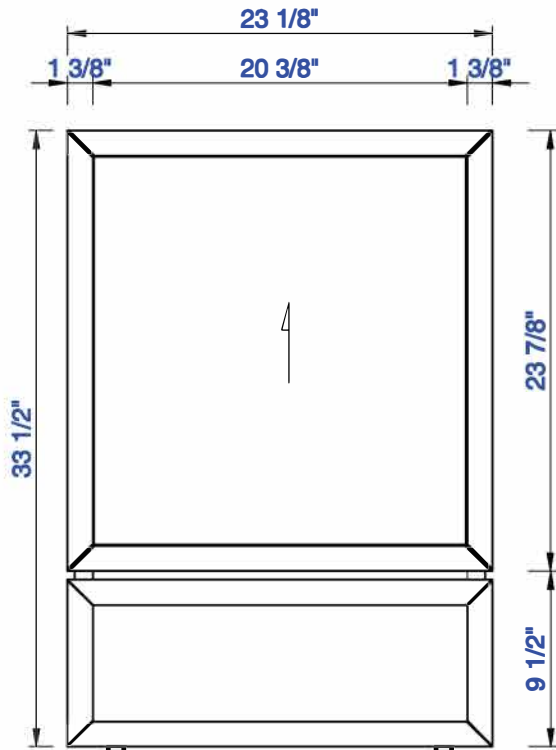

60" S

Item Number:
E645-V60S-MCA
E645-V60S-GW

JAMES MARTIN

VANITIES™

Athens 60" Single Cabinet
Diagrams with Dimensions
page 01 of 03

NOTE ONE: Countertops are not shown in these diagrams. (Cabinet Only)

NOTE TWO: This vanity does not have a Backsplash.

Version:202010

60" S

Item Number:
E645-V60S-MCA
E645-V60S-GW

JAMES MARTIN

VANITIES™

Athens 60" Single Cabinet
Diagrams with Dimensions
page 03 of 03

NOTE ONE: Countertops are not shown in these diagrams . (Cabinet Only)

Athens **1524mm Single Cabinet**
Diagrams with Dimensions
page 01 of 03

NOTE ONE: Countertops are not shown in these diagrams. (Cabinet Only)

NOTE TWO: This vanity does not have a Backsplash.

Please consult our website for Countertop Diagrams: www.jamesmartinvanities.com

Version:202010

1524mm

Item Number:
E645-V60S-MCA
E645-V60S-GW

JAMES MARTIN

VANITIES™

Athens **1524mm Single Cabinet**
Diagrams with Dimensions
page 02 of 03

NOTE ONE: Countertops are not shown in these diagrams . (Cabinet Only)