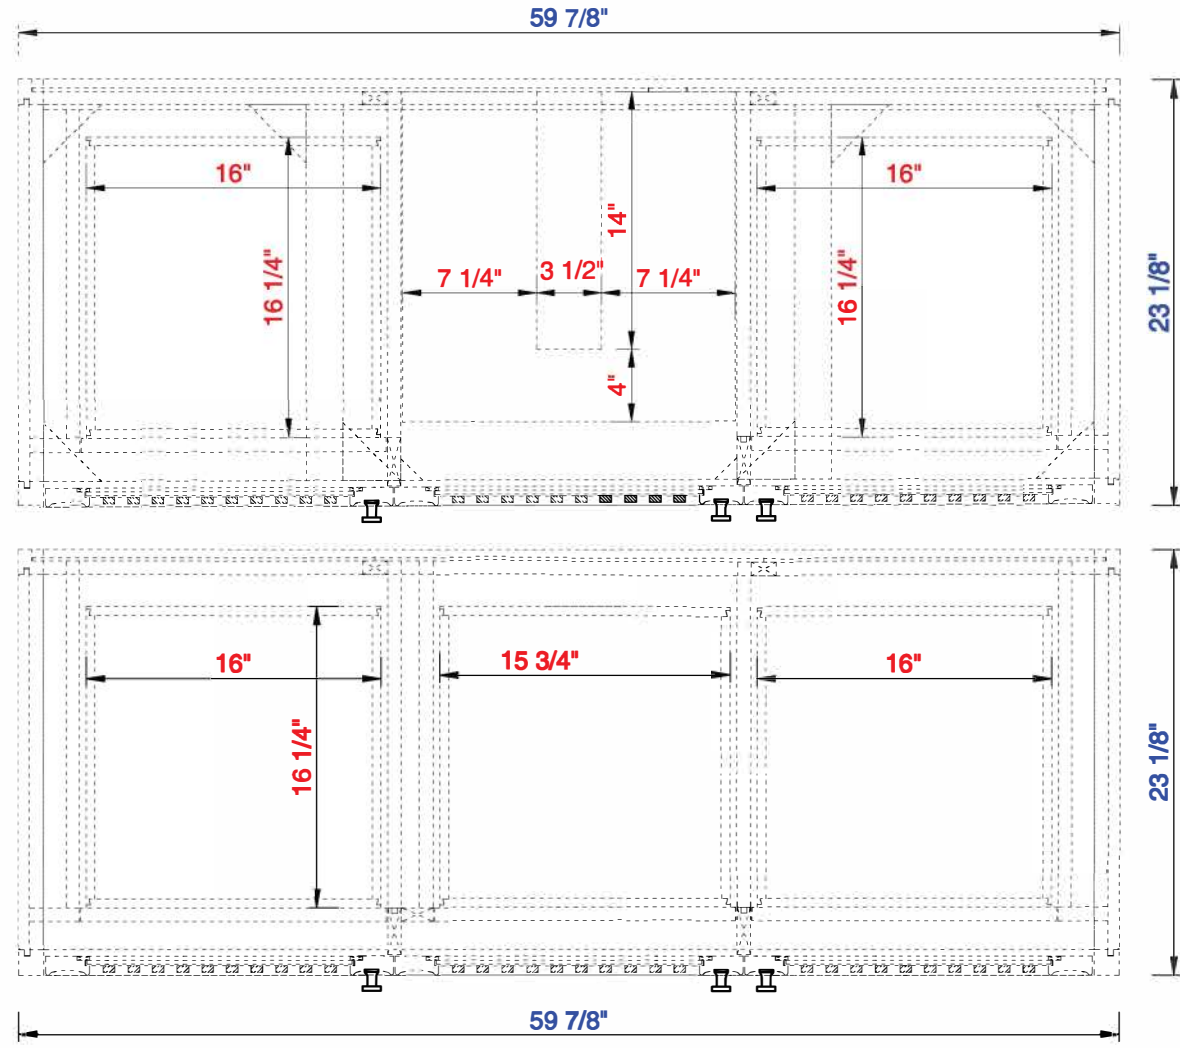

60" S

Item Number:
E645-V60S-MCA
E645-V60S-GW

JAMES MARTIN

VANITIES™

Athens 60" Single Cabinet
Diagrams with Dimensions
page 01 of 03

NOTE ONE: Countertops are not shown in these diagrams. (Cabinet Only)

NOTE TWO: This vanity does not have a Backsplash.

Please consult our website for Countertop Diagrams: www.jamesmartinvanities.com

Version:202010

60" S

Item Number:
E645-V60S-MCA
E645-V60S-GW

JAMES MARTIN

VANITIES™

Athens 60" Single Cabinet
Diagrams with Dimensions
page 02 of 03

Version:202010

60" S

Item Number:
E645-V60S-MCA
E645-V60S-GW

JAMES MARTIN

VANITIES™

Athens 60" Single Cabinet
Diagrams with Dimensions
page 03 of 03

NOTE ONE: Countertops are not shown in these diagrams . (Cabinet Only)

Version:202010

1524mm

Item Number:
E645-V60S-MCA
E645-V60S-GW

JAMES MARTIN

VANITIES™

Athens **1524mm Single Cabinet**
Diagrams with Dimensions
page 02 of 03

NOTE ONE: Countertops are not shown in these diagrams . (Cabinet Only)