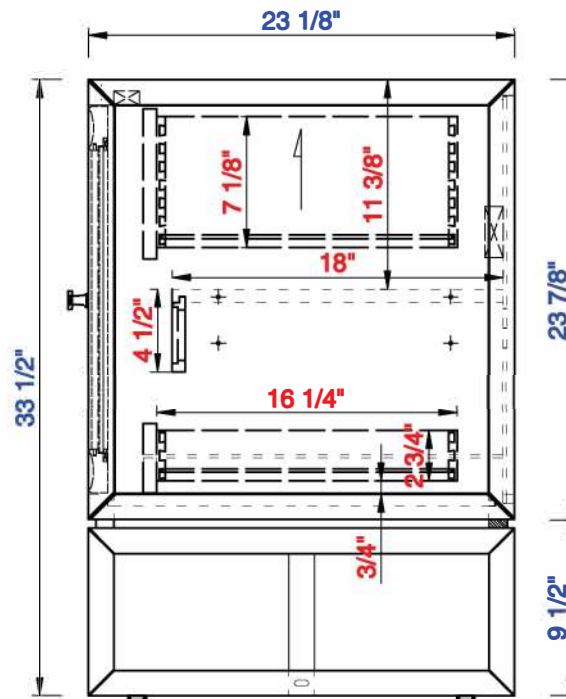

NOTE ONE: Countertops are not shown in these diagrams . (Cabinet Only)
NOTE TWO: Internal Shelves (Shown) are designed to align with sinks in James Martin's Optional Countertops.
Customer's own countertops and sinks may align differently, and modification may be required.
Please consult our website for Countertop Diagrams: www.jamesmartinvanities.com

Version:202010

60" S

Item Number:
E645-V60S-MCA
E645-V60S-GW

JAMES MARTIN

VANITIES™

Athens 60" Single Cabinet
Diagrams with Dimensions
page 03 of 03

NOTE ONE: Countertops are not shown in these diagrams . (Cabinet Only)

Version:202010

1524mm

Item Number:
E645-V60S-MCA
E645-V60S-GW

JAMES MARTIN

VANITIES™

Athens **1524mm Single Cabinet**
Diagrams with Dimensions
page 02 of 03

NOTE ONE: Countertops are not shown in these diagrams . (Cabinet Only)

Version:202010

1524mm

Item Number:
E645-V60S-MCA
E645-V60S-GW

JAMES MARTIN

VANITIES™

Athens 1524mm Single Cabinet
Diagrams with Dimensions
page 03 of 03

NOTE ONE: Countertops are not shown in these diagrams . (Cabinet Only)