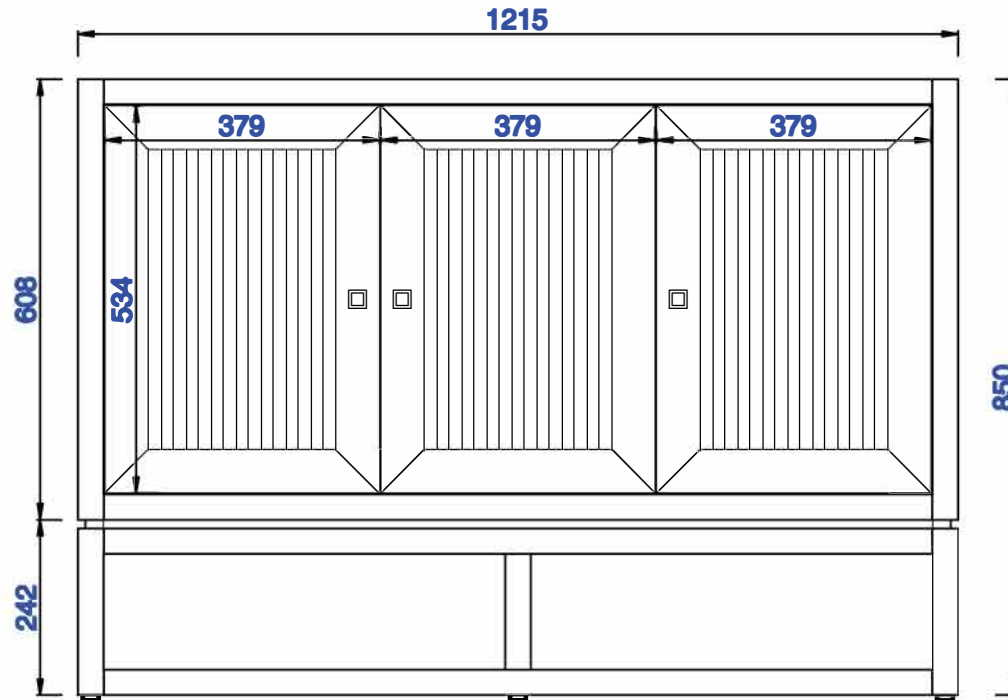

NOTE TWO: This vanity does not have a Backsplash.

Please consult our website for Countertop Diagrams: www.jamesmartinvanities.com

Version:202010

1219mm

Item Number:
E645-V48-MCA
E645-V48-GW

JAMES MARTIN

VANITIES™

Athens 1219mm Single Vanity Cabinet
Diagrams with Dimensions
page 01 of 03

NOTE ONE: Countertops are not shown in these diagrams. (Cabinet Only)

NOTE TWO: This vanity does not have a Backsplash.

Please consult our website for Countertop Diagrams: www.jamesmartinvanities.com

Version:202010

1219mm

Item Number:
E645-V48-MCA
E645-V48-GW

JAMES MARTIN

VANITIES™

Athens 1219mm Single Vanity Cabinet
Diagrams with Dimensions
page 02 of 03

NOTE ONE: Countertops are not shown in these diagrams . (Cabinet Only)

Version:202010

1219mm

Item Number:
E645-V48-MCA
E645-V48-GW

JAMES MARTIN

VANITIES™

Athens 1219mm Single Vanity Cabinet
Diagrams with Dimensions
page 03 of 03

NOTE ONE: Countertops are not shown in these diagrams . (Cabinet Only)