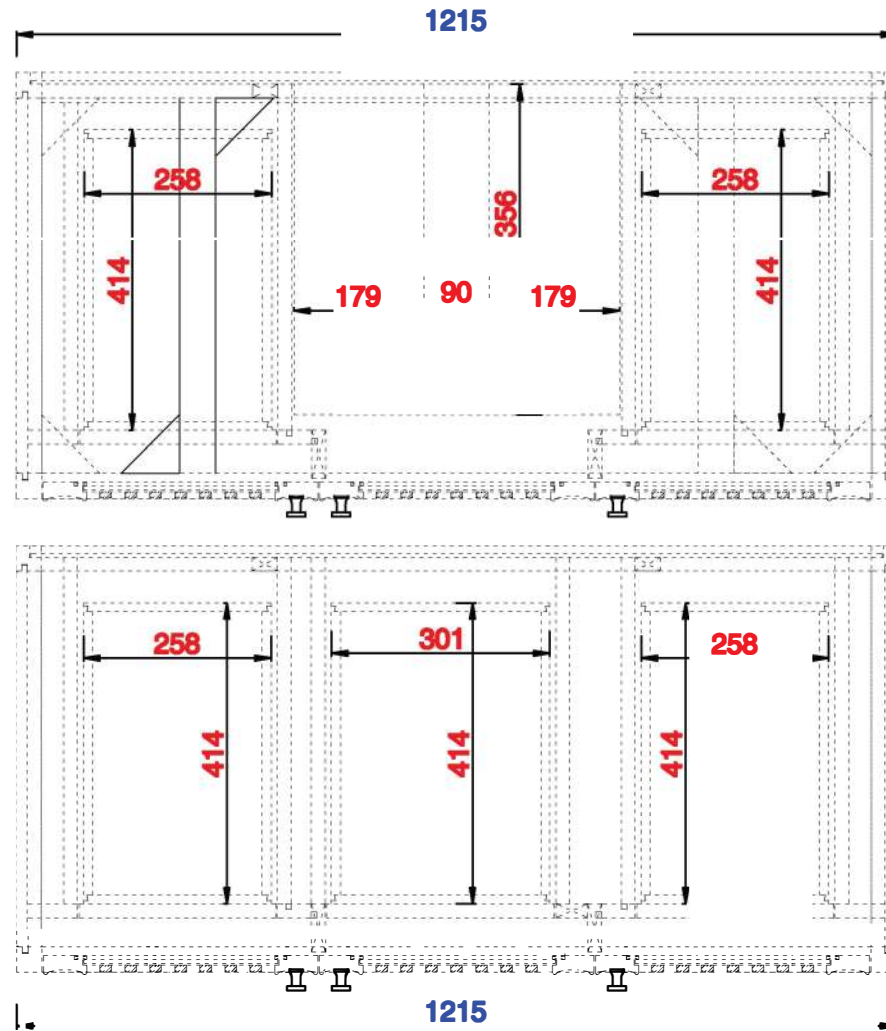

Athens 1219mm Single Vanity Cabinet
Diagrams with Dimensions
page 01 of 03

NOTE ONE: Countertops are not shown in these diagrams. (Cabinet Only)

NOTE TWO: This vanity does not have a Backsplash.

Please consult our website for Countertop Diagrams: www.jamesmartinvanities.com

Version:202010

1219mm

Item Number:
E645-V48-MCA
E645-V48-GW

JAMES MARTIN

VANITIES™

Athens 1219mm Single Vanity Cabinet
Diagrams with Dimensions
page 02 of 03

NOTE ONE: Countertops are not shown in these diagrams . (Cabinet Only)

NOTE TWO: Internal Shelves (Shown) are designed to align with sinks in James Martin's Optional Countertops. Customer's own countertops and sinks may align differently, and modification may be required. Please consult our website for Countertop Diagrams: www.jamesmartinvanities.com

Version:202010

1219mm

Item Number:
E645-V48-MCA
E645-V48-GW

JAMES MARTIN

VANITIES™

Athens 1219mm Single Vanity Cabinet
Diagrams with Dimensions
page 03 of 03

NOTE ONE: Countertops are not shown in these diagrams . (Cabinet Only)