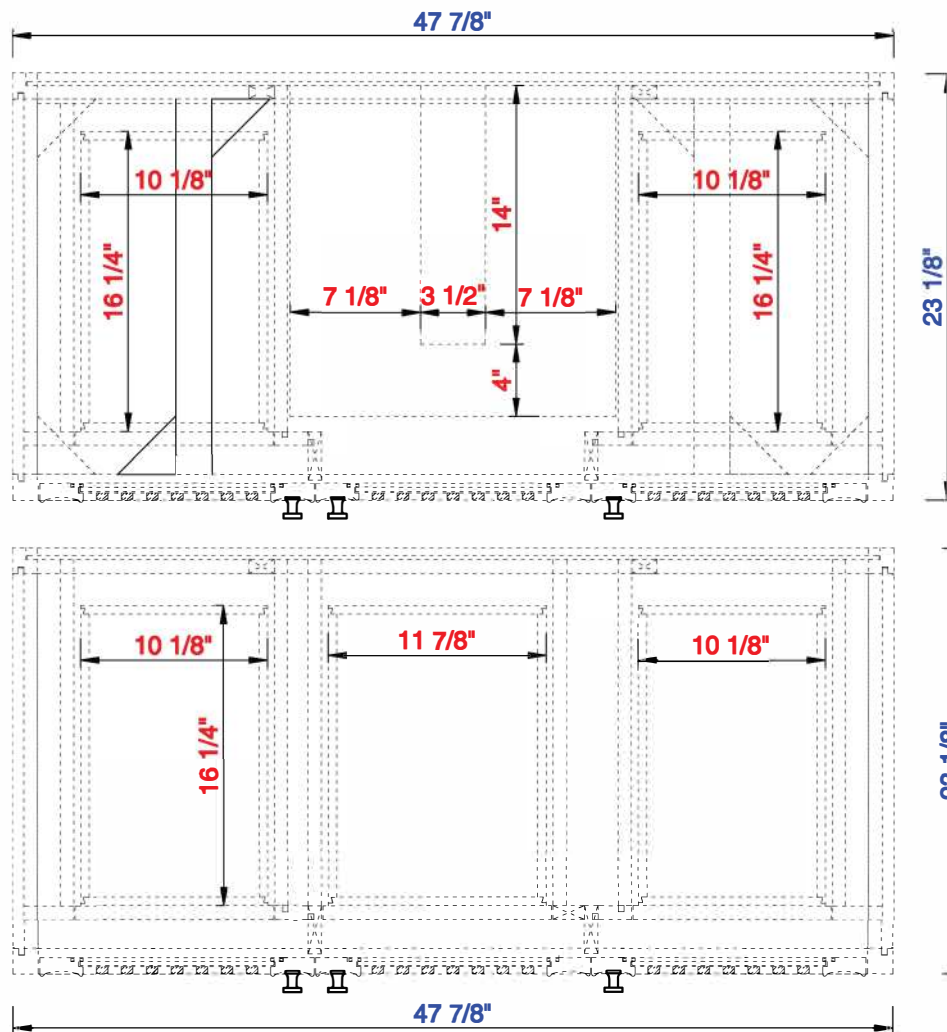

48"

Item Number:
E645-V48-MCA
E645-V48-GW

JAMES MARTIN

VANITIES™

Athens 48" Single Vanity Cabinet
Diagrams with Dimensions
page 02 of 03

NOTE ONE: Countertops are not shown in these diagrams . (Cabinet Only)

NOTE TWO: Internal Shelves (Shown) are designed to align with sinks in James Martin's Optional Countertops. Customer's own countertops and sinks may align differently, and modification may be required. Please consult our website for Countertop Diagrams: www.jamesmartinvanities.com

Version:202010