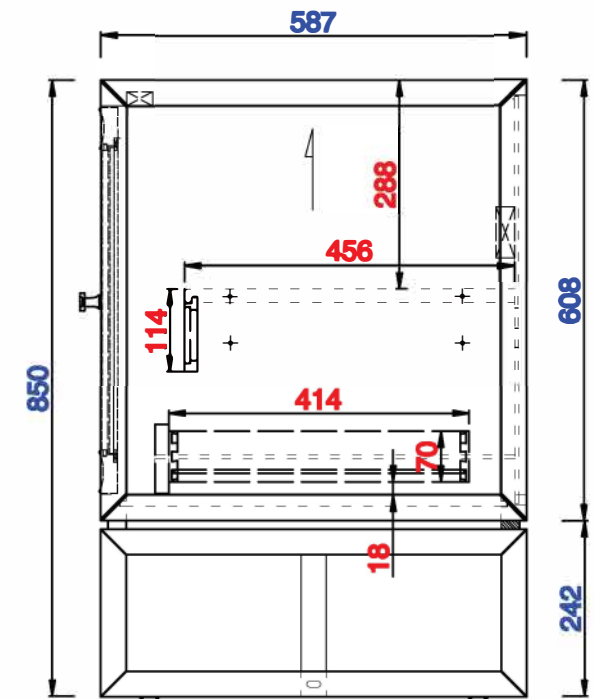

Version:202010

1219mm

Item Number:
E645-V48-MCA
E645-V48-GW

JAMES MARTIN

VANITIES™

Athens 1219mm Single Vanity Cabinet
Diagrams with Dimensions
page 02 of 03

NOTE ONE: Countertops are not shown in these diagrams . (Cabinet Only)

NOTE TWO: Internal Shelves (Shown) are designed to align with sinks in James Martin's Optional Countertops. Customer's own countertops and sinks may align differently, and modification may be required. Please consult our website for Countertop Diagrams: www.jamesmartinvanities.com

Version:202010

1219mm

Item Number:
E645-V48-MCA
E645-V48-GW

JAMES MARTIN

VANITIES™

Athens 1219mm Single Vanity Cabinet
Diagrams with Dimensions
page 03 of 03

NOTE ONE: Countertops are not shown in these diagrams . (Cabinet Only)

NOTE TWO: This vanity does not have a Backsplash.

Please consult our website for Countertop Diagrams: www.jamesmartinvanities.com

Version:202010