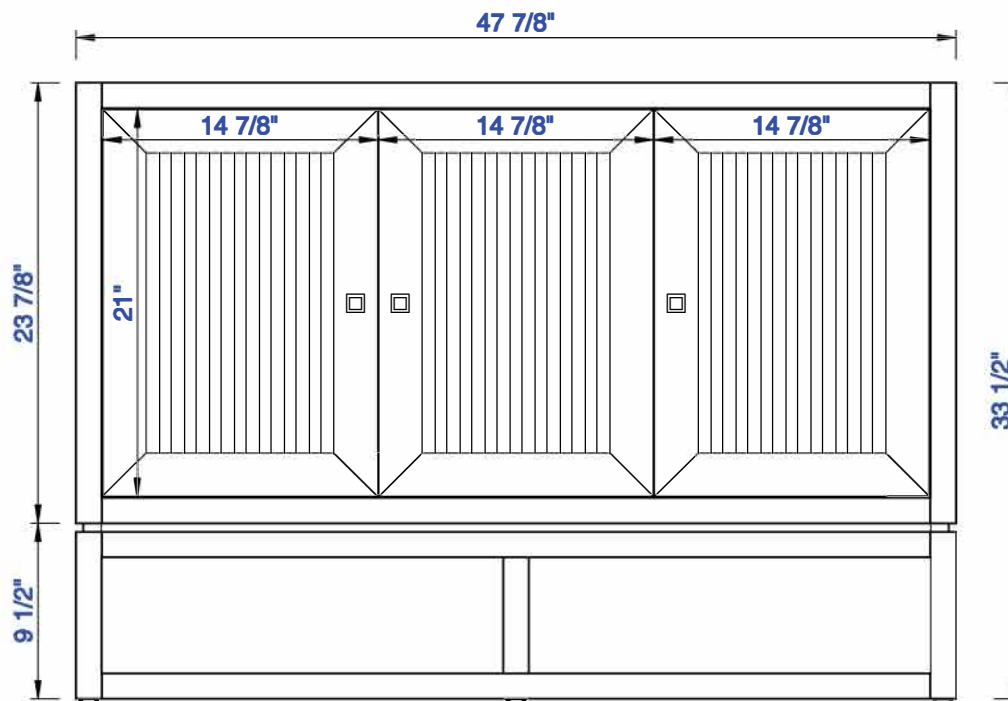

48"

Item Number:
E645-V48-MCA
E645-V48-GW

JAMES MARTIN

VANITIES™

Athens 48" Single Vanity Cabinet
Diagrams with Dimensions
page 01 of 03

NOTE ONE: Countertops are not shown in these diagrams. (Cabinet Only)

Version:202010

48"

Item Number:
E645-V48-MCA
E645-V48-GW

JAMES MARTIN

VANITIES™

Athens 48" Single Vanity Cabinet
Diagrams with Dimensions
page 03 of 03

NOTE ONE: Countertops are not shown in these diagrams . (Cabinet Only)

Version:202010

1219mm

Item Number:
E645-V48-MCA
E645-V48-GW

JAMES MARTIN

VANITIES™

Athens 1219mm Single Vanity Cabinet
Diagrams with Dimensions
page 02 of 03

NOTE ONE: Countertops are not shown in these diagrams . (Cabinet Only)

Version:202010

1219mm

Item Number:
E645-V48-MCA
E645-V48-GW

JAMES MARTIN

VANITIES™

Athens 1219mm Single Vanity Cabinet
Diagrams with Dimensions
page 03 of 03

NOTE ONE: Countertops are not shown in these diagrams . (Cabinet Only)