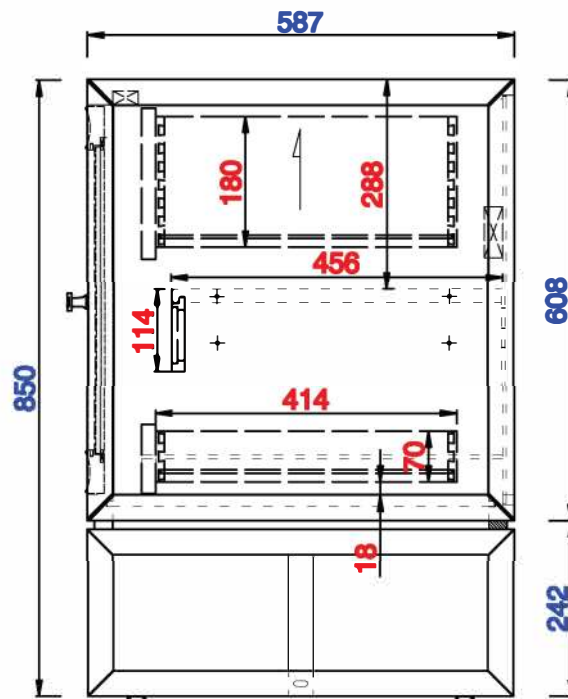

48"

Item Number:
E645-V48-MCA
E645-V48-GW

JAMES MARTIN

VANITIES™

Athens 48" Single Vanity Cabinet
Diagrams with Dimensions
page 01 of 03

NOTE ONE: Countertops are not shown in these diagrams. (Cabinet Only)

Version:202010

1219mm

Item Number:
E645-V48-MCA
E645-V48-GW

JAMES MARTIN

VANITIES™

Athens 1219mm Single Vanity Cabinet
Diagrams with Dimensions
page 02 of 03

NOTE ONE: Countertops are not shown in these diagrams . (Cabinet Only)

NOTE TWO: Internal Shelves (Shown) are designed to align with sinks in James Martin's Optional Countertops. Customer's own countertops and sinks may align differently, and modification may be required. Please consult our website for Countertop Diagrams: www.jamesmartinvanities.com

Version:202010

1219mm

Item Number:
E645-V48-MCA
E645-V48-GW

JAMES MARTIN

VANITIES™

Athens 1219mm Single Vanity Cabinet
Diagrams with Dimensions
page 03 of 03

NOTE ONE: Countertops are not shown in these diagrams . (Cabinet Only)