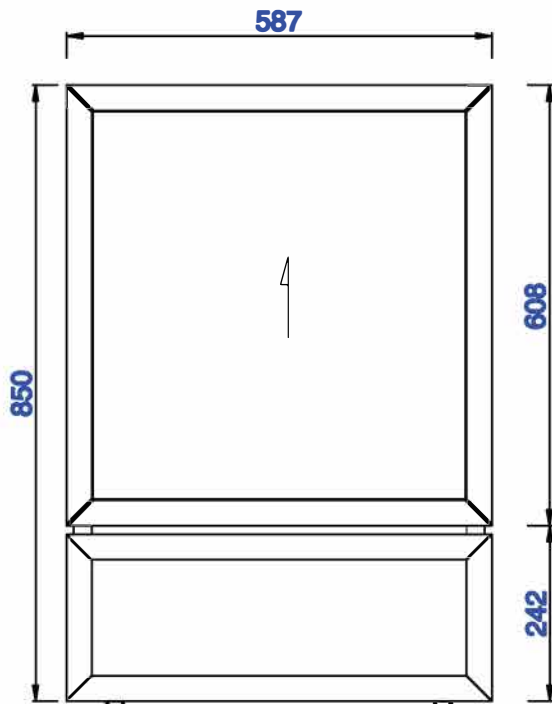

Athens 1219mm Single Vanity Cabinet
Diagrams with Dimensions
page 01 of 03

NOTE ONE: Countertops are not shown in these diagrams. (Cabinet Only)

NOTE TWO: This vanity does not have a Backsplash.

Please consult our website for Countertop Diagrams: www.jamesmartinvanities.com

Version:202010

1219mm

Item Number:
E645-V48-MCA
E645-V48-GW

JAMES MARTIN

VANITIES™

Athens 1219mm Single Vanity Cabinet
Diagrams with Dimensions
page 02 of 03

NOTE ONE: Countertops are not shown in these diagrams . (Cabinet Only)

NOTE TWO: Internal Shelves (Shown) are designed to align with sinks in James Martin's Optional Countertops. Customer's own countertops and sinks may align differently, and modification may be required. Please consult our website for Countertop Diagrams: www.jamesmartinvanities.com

Version:202010

1219mm

Item Number:
E645-V48-MCA
E645-V48-GW

JAMES MARTIN

VANITIES™

Athens 1219mm Single Vanity Cabinet
Diagrams with Dimensions
page 03 of 03

NOTE ONE: Countertops are not shown in these diagrams . (Cabinet Only)