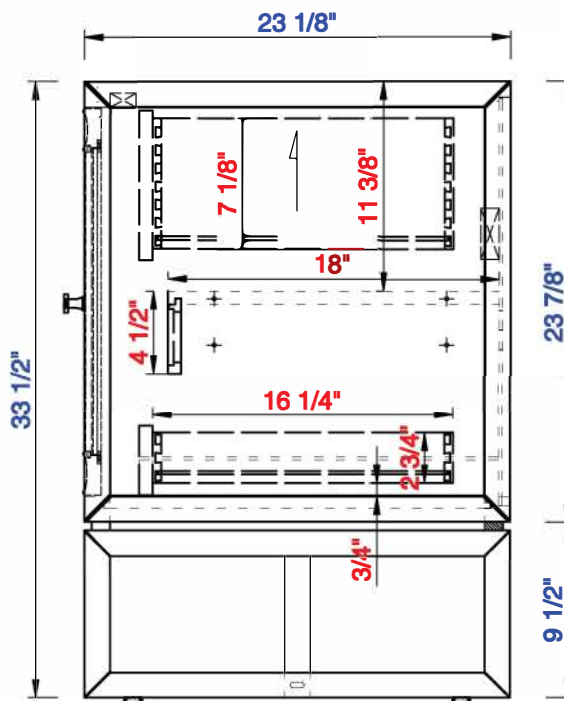

Athens 48" Single Vanity Cabinet
Diagrams with Dimensions
page 02 of 03

NOTE ONE: Countertops are not shown in these diagrams . (Cabinet Only)

NOTE TWO: Internal Shelves (Shown) are designed to align with sinks in James Martin's Optional Countertops. Customer's own countertops and sinks may align differently, and modification may be required. Please consult our website for Countertop Diagrams: www.jamesmartinvanities.com

Version:202010

48"

Item Number:
E645-V48-MCA
E645-V48-GW

JAMES MARTIN

VANITIES™

Athens 48" Single Vanity Cabinet
Diagrams with Dimensions
page 03 of 03

NOTE ONE: Countertops are not shown in these diagrams . (Cabinet Only)

Version:202010

1219mm

Item Number:
E645-V48-MCA
E645-V48-GW

JAMES MARTIN

VANITIES™

Athens 1219mm Single Vanity Cabinet
Diagrams with Dimensions
page 02 of 03

NOTE ONE: Countertops are not shown in these diagrams . (Cabinet Only)

Version:202010

1219mm

Item Number:
E645-V48-MCA
E645-V48-GW

JAMES MARTIN

VANITIES™

Athens 1219mm Single Vanity Cabinet
Diagrams with Dimensions
page 03 of 03

NOTE ONE: Countertops are not shown in these diagrams . (Cabinet Only)