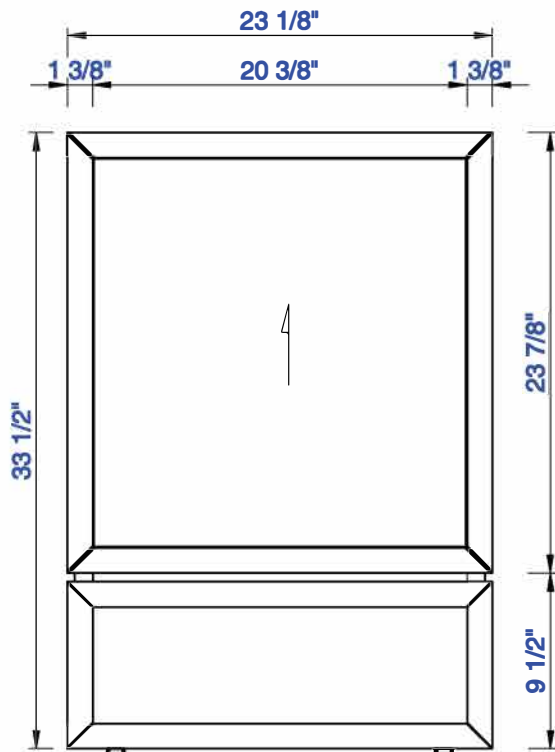

48"

Item Number:
E645-V48-MCA
E645-V48-GW

JAMES MARTIN

VANITIES™

Athens 48" Single Vanity Cabinet
Diagrams with Dimensions
page 01 of 03

NOTE ONE: Countertops are not shown in these diagrams. (Cabinet Only)

Version:202010

48"

Item Number:
E645-V48-MCA
E645-V48-GW

JAMES MARTIN

VANITIES™

Athens 48" Single Vanity Cabinet
Diagrams with Dimensions
page 03 of 03

NOTE ONE: Countertops are not shown in these diagrams . (Cabinet Only)

Version:202010

1219mm

Item Number:
E645-V48-MCA
E645-V48-GW

JAMES MARTIN

VANITIES™

Athens 1219mm Single Vanity Cabinet
Diagrams with Dimensions
page 02 of 03

NOTE ONE: Countertops are not shown in these diagrams . (Cabinet Only)

Version:202010

1219mm

Item Number:
E645-V48-MCA
E645-V48-GW

JAMES MARTIN

VANITIES™

Athens 1219mm Single Vanity Cabinet
Diagrams with Dimensions
page 03 of 03

NOTE ONE: Countertops are not shown in these diagrams . (Cabinet Only)