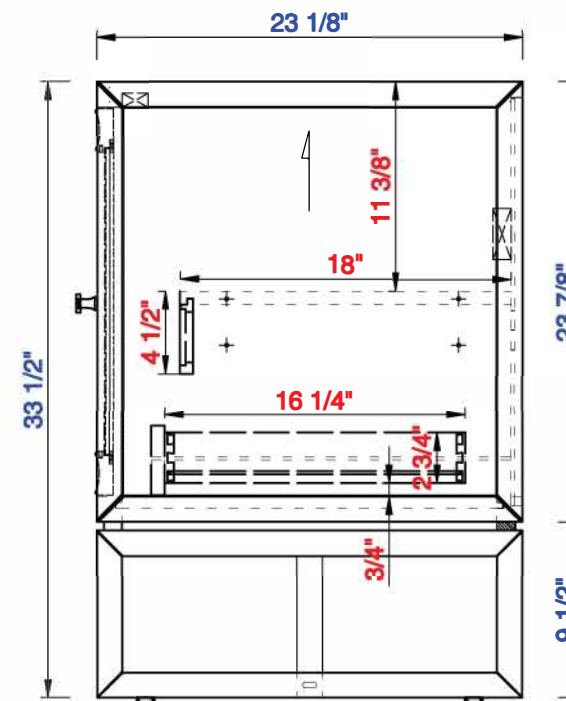

Version:202010

48"

Item Number:
E645-V48-MCA
E645-V48-GW

JAMES MARTIN

VANITIES™

Athens 48" Single Vanity Cabinet
Diagrams with Dimensions
page 03 of 03

NOTE ONE: Countertops are not shown in these diagrams . (Cabinet Only)

NOTE TWO: This vanity does not have a Backsplash.

Please consult our website for Countertop Diagrams: www.jamesmartinvanities.com

Version:202010

1219mm

Item Number:
E645-V48-MCA
E645-V48-GW

JAMES MARTIN

VANITIES™

Version:202010

1219mm

Item Number:
E645-V48-MCA
E645-V48-GW

JAMES MARTIN

VANITIES™

Athens 1219mm Single Vanity Cabinet
Diagrams with Dimensions
page 02 of 03

NOTE ONE: Countertops are not shown in these diagrams . (Cabinet Only)

Version:202010

1219mm

Item Number:
E645-V48-MCA
E645-V48-GW

JAMES MARTIN

VANITIES™

Athens 1219mm Single Vanity Cabinet
Diagrams with Dimensions
page 03 of 03

NOTE ONE: Countertops are not shown in these diagrams . (Cabinet Only)