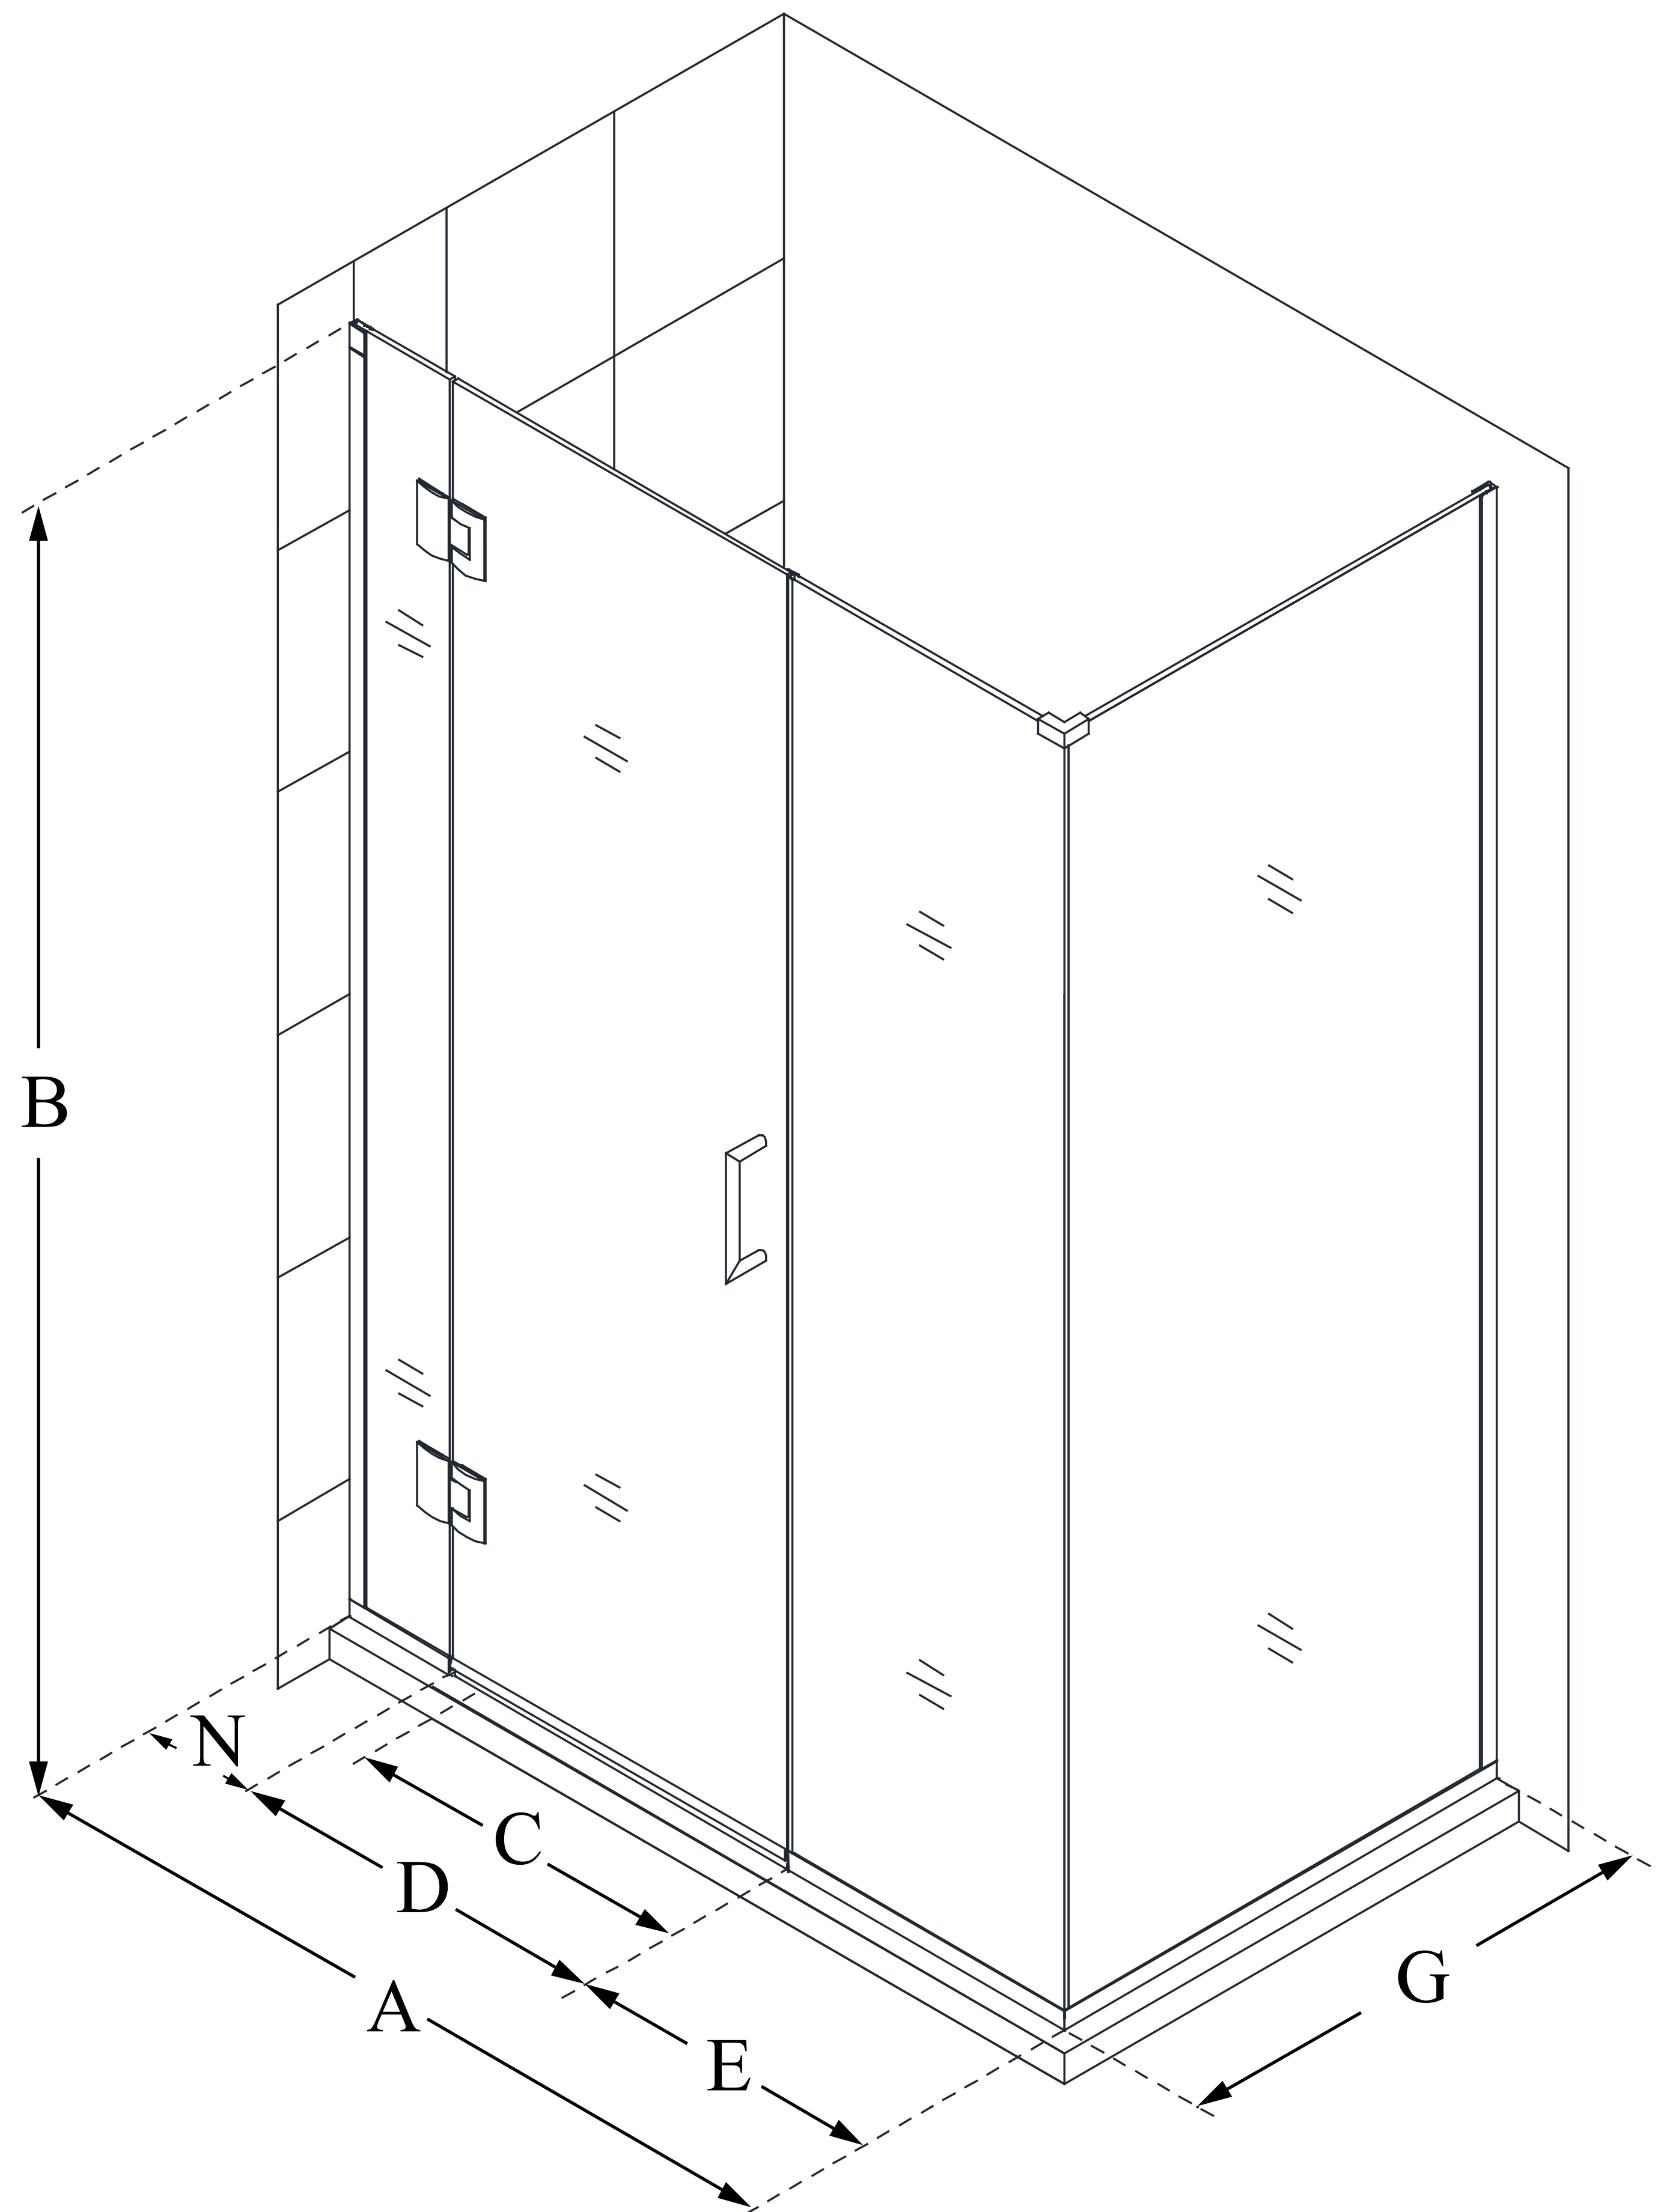

E1283030

UNIDOOR-X

DreamLine Unidoor-X 64" W x 30
3/8" D x 72" H Frameless Hinged
Shower Enclosure, Clear Glass

SWING DOOR

CONFIGURATION DIMENSIONS:

A: 64"

MODEL WIDTH

B: 72"

MODEL HEIGHT

C: 27"

ACCESS WIDTH

D: 28"

DOOR WIDTH

E: 30"

INLINE PANEL WIDTH

G: 30 3/8"

RETURN PANEL WIDTH

N: 6"

HINGE PANEL WIDTH

DreamLine reserves the right to update or modify the hardware or materials pictured without prior notice for the purpose of product improvement and customer satisfaction.