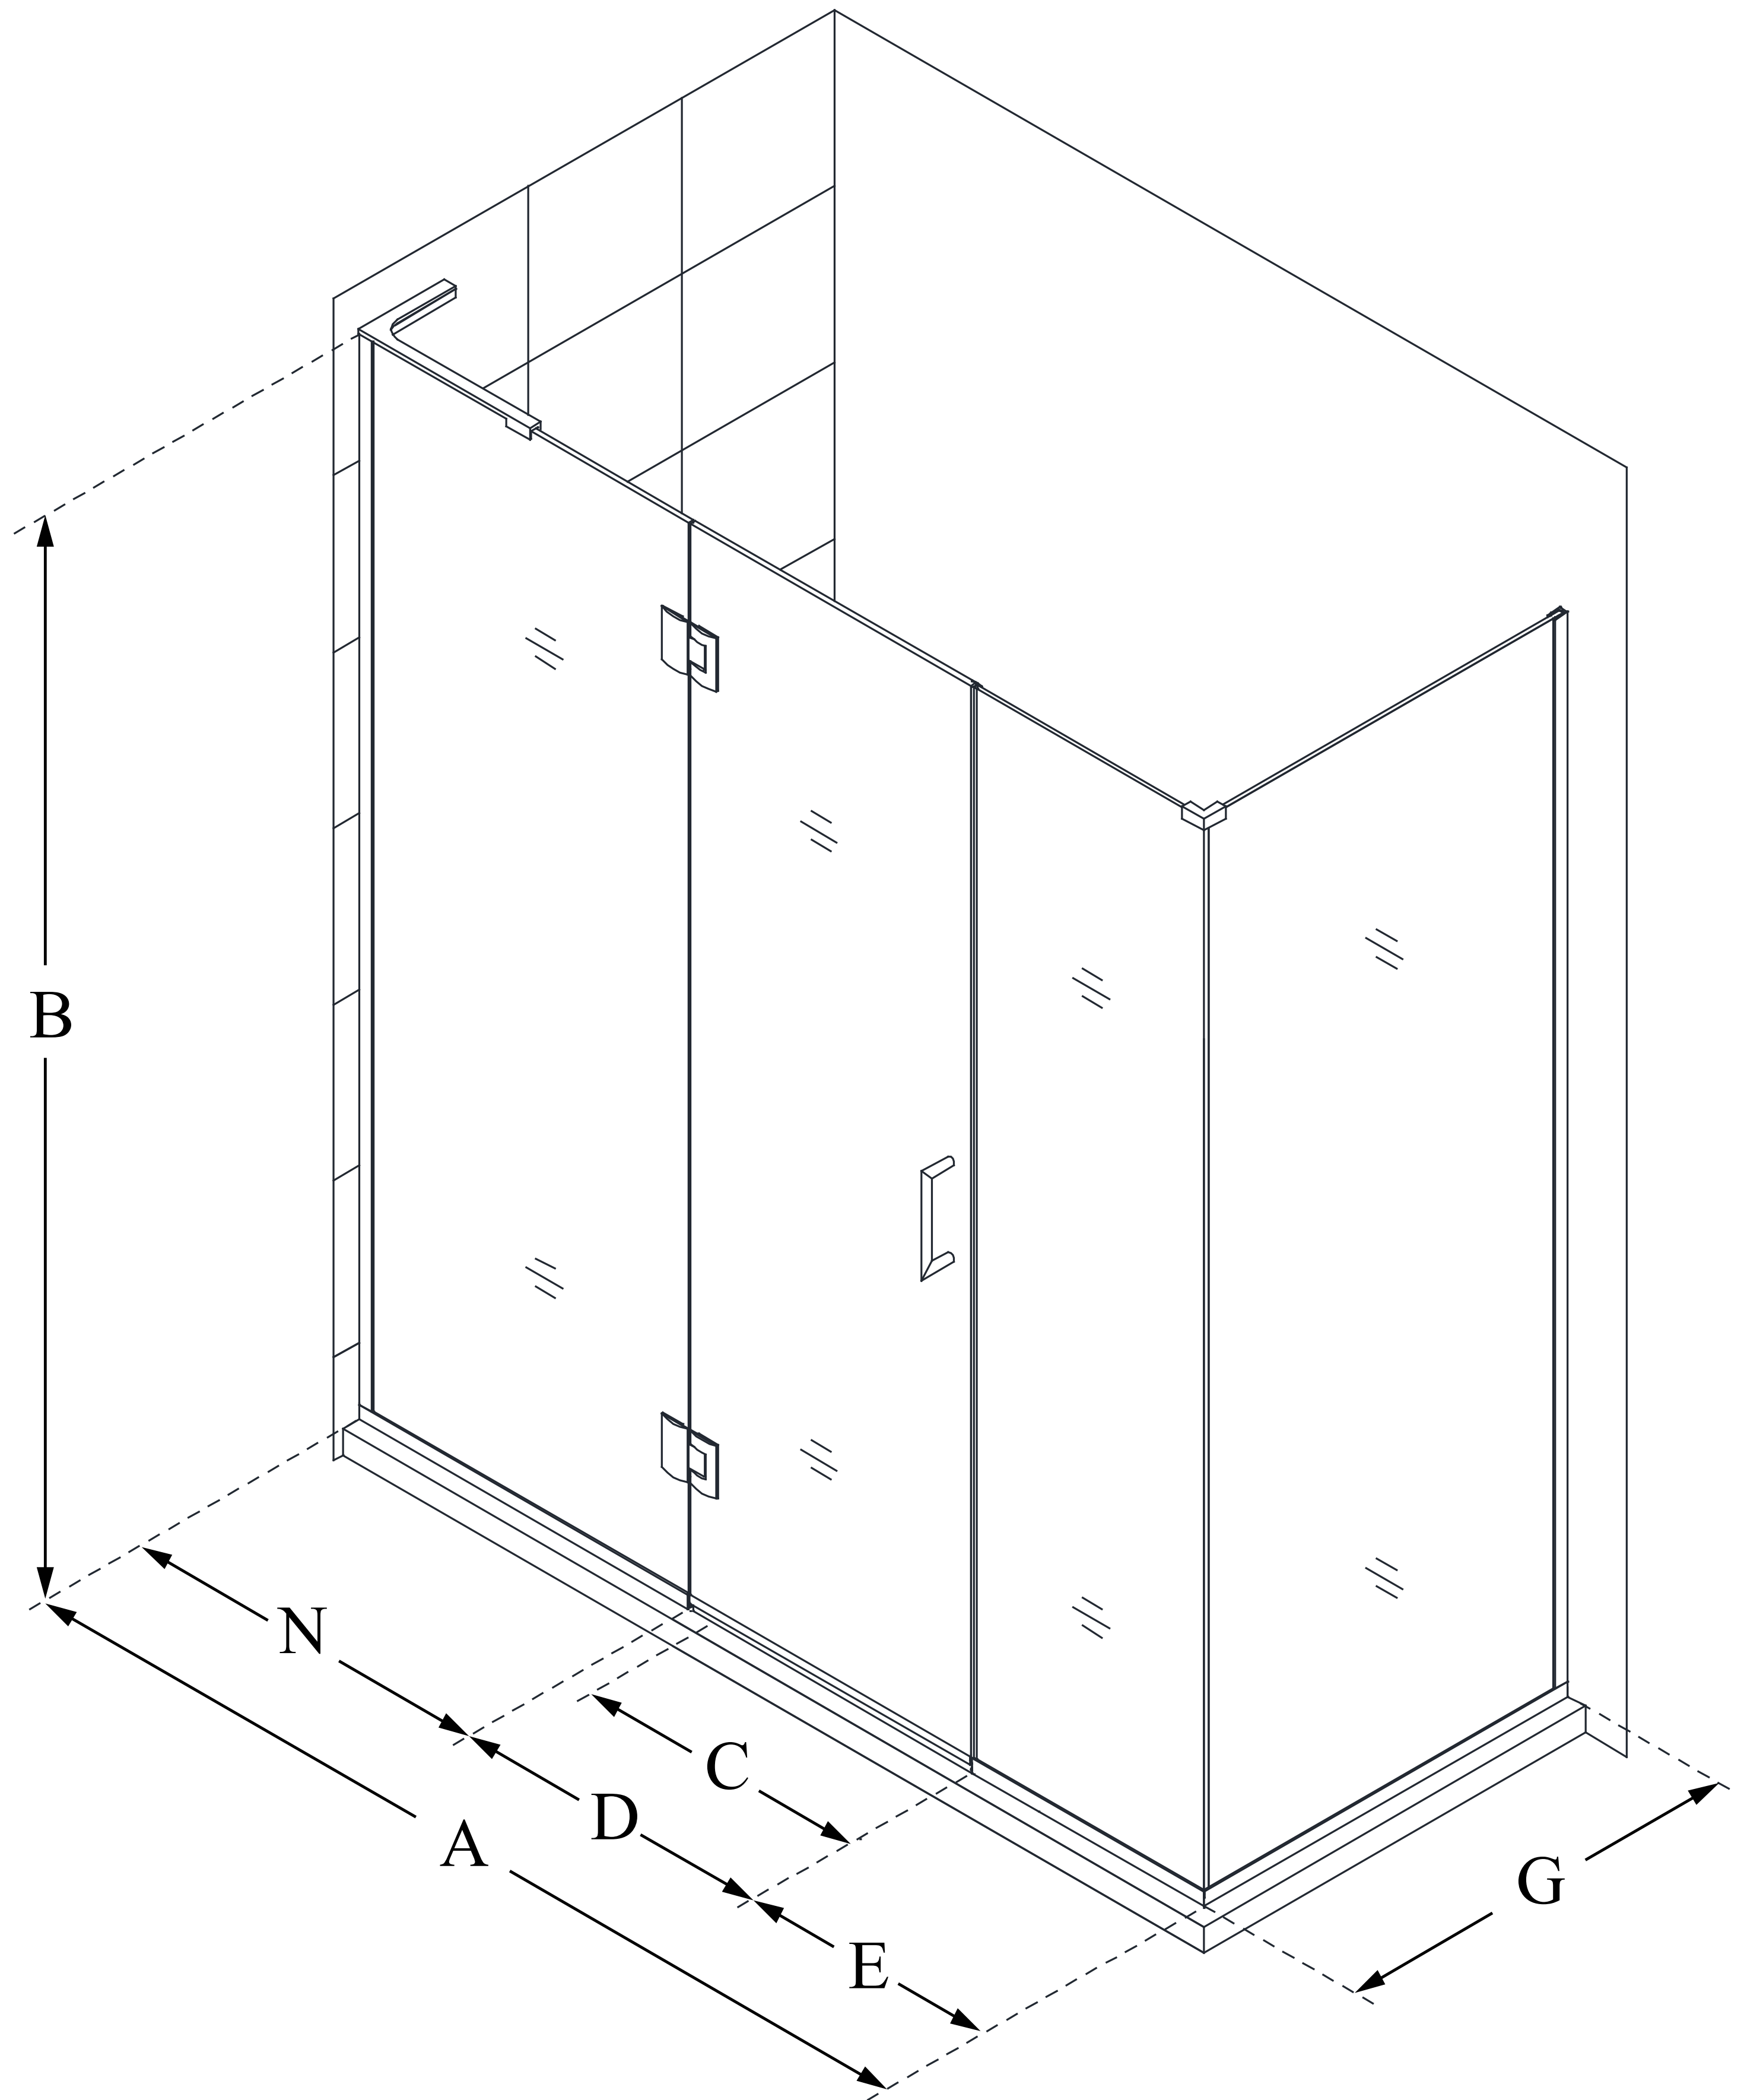

E3242230

UNIDOOR-X

DreamLine Unidoor-X 70" W x 30 3/8" D x 72" H Frameless Hinged Shower Enclosure, Clear Glass

SWING DOOR

CONFIGURATION DIMENSIONS:

A: 70"
MODEL WIDTH

B: 72"
MODEL HEIGHT

C: 23"
ACCESS WIDTH

D: 24"
DOOR WIDTH

E: 22"
INLINE PANEL WIDTH

G: 30 3/8"
RETURN PANEL WIDTH

N: 24"
HINGE PANEL WIDTH

DreamLine reserves the right to update or modify the hardware or materials pictured without prior notice for the purpose of product improvement and customer satisfaction.