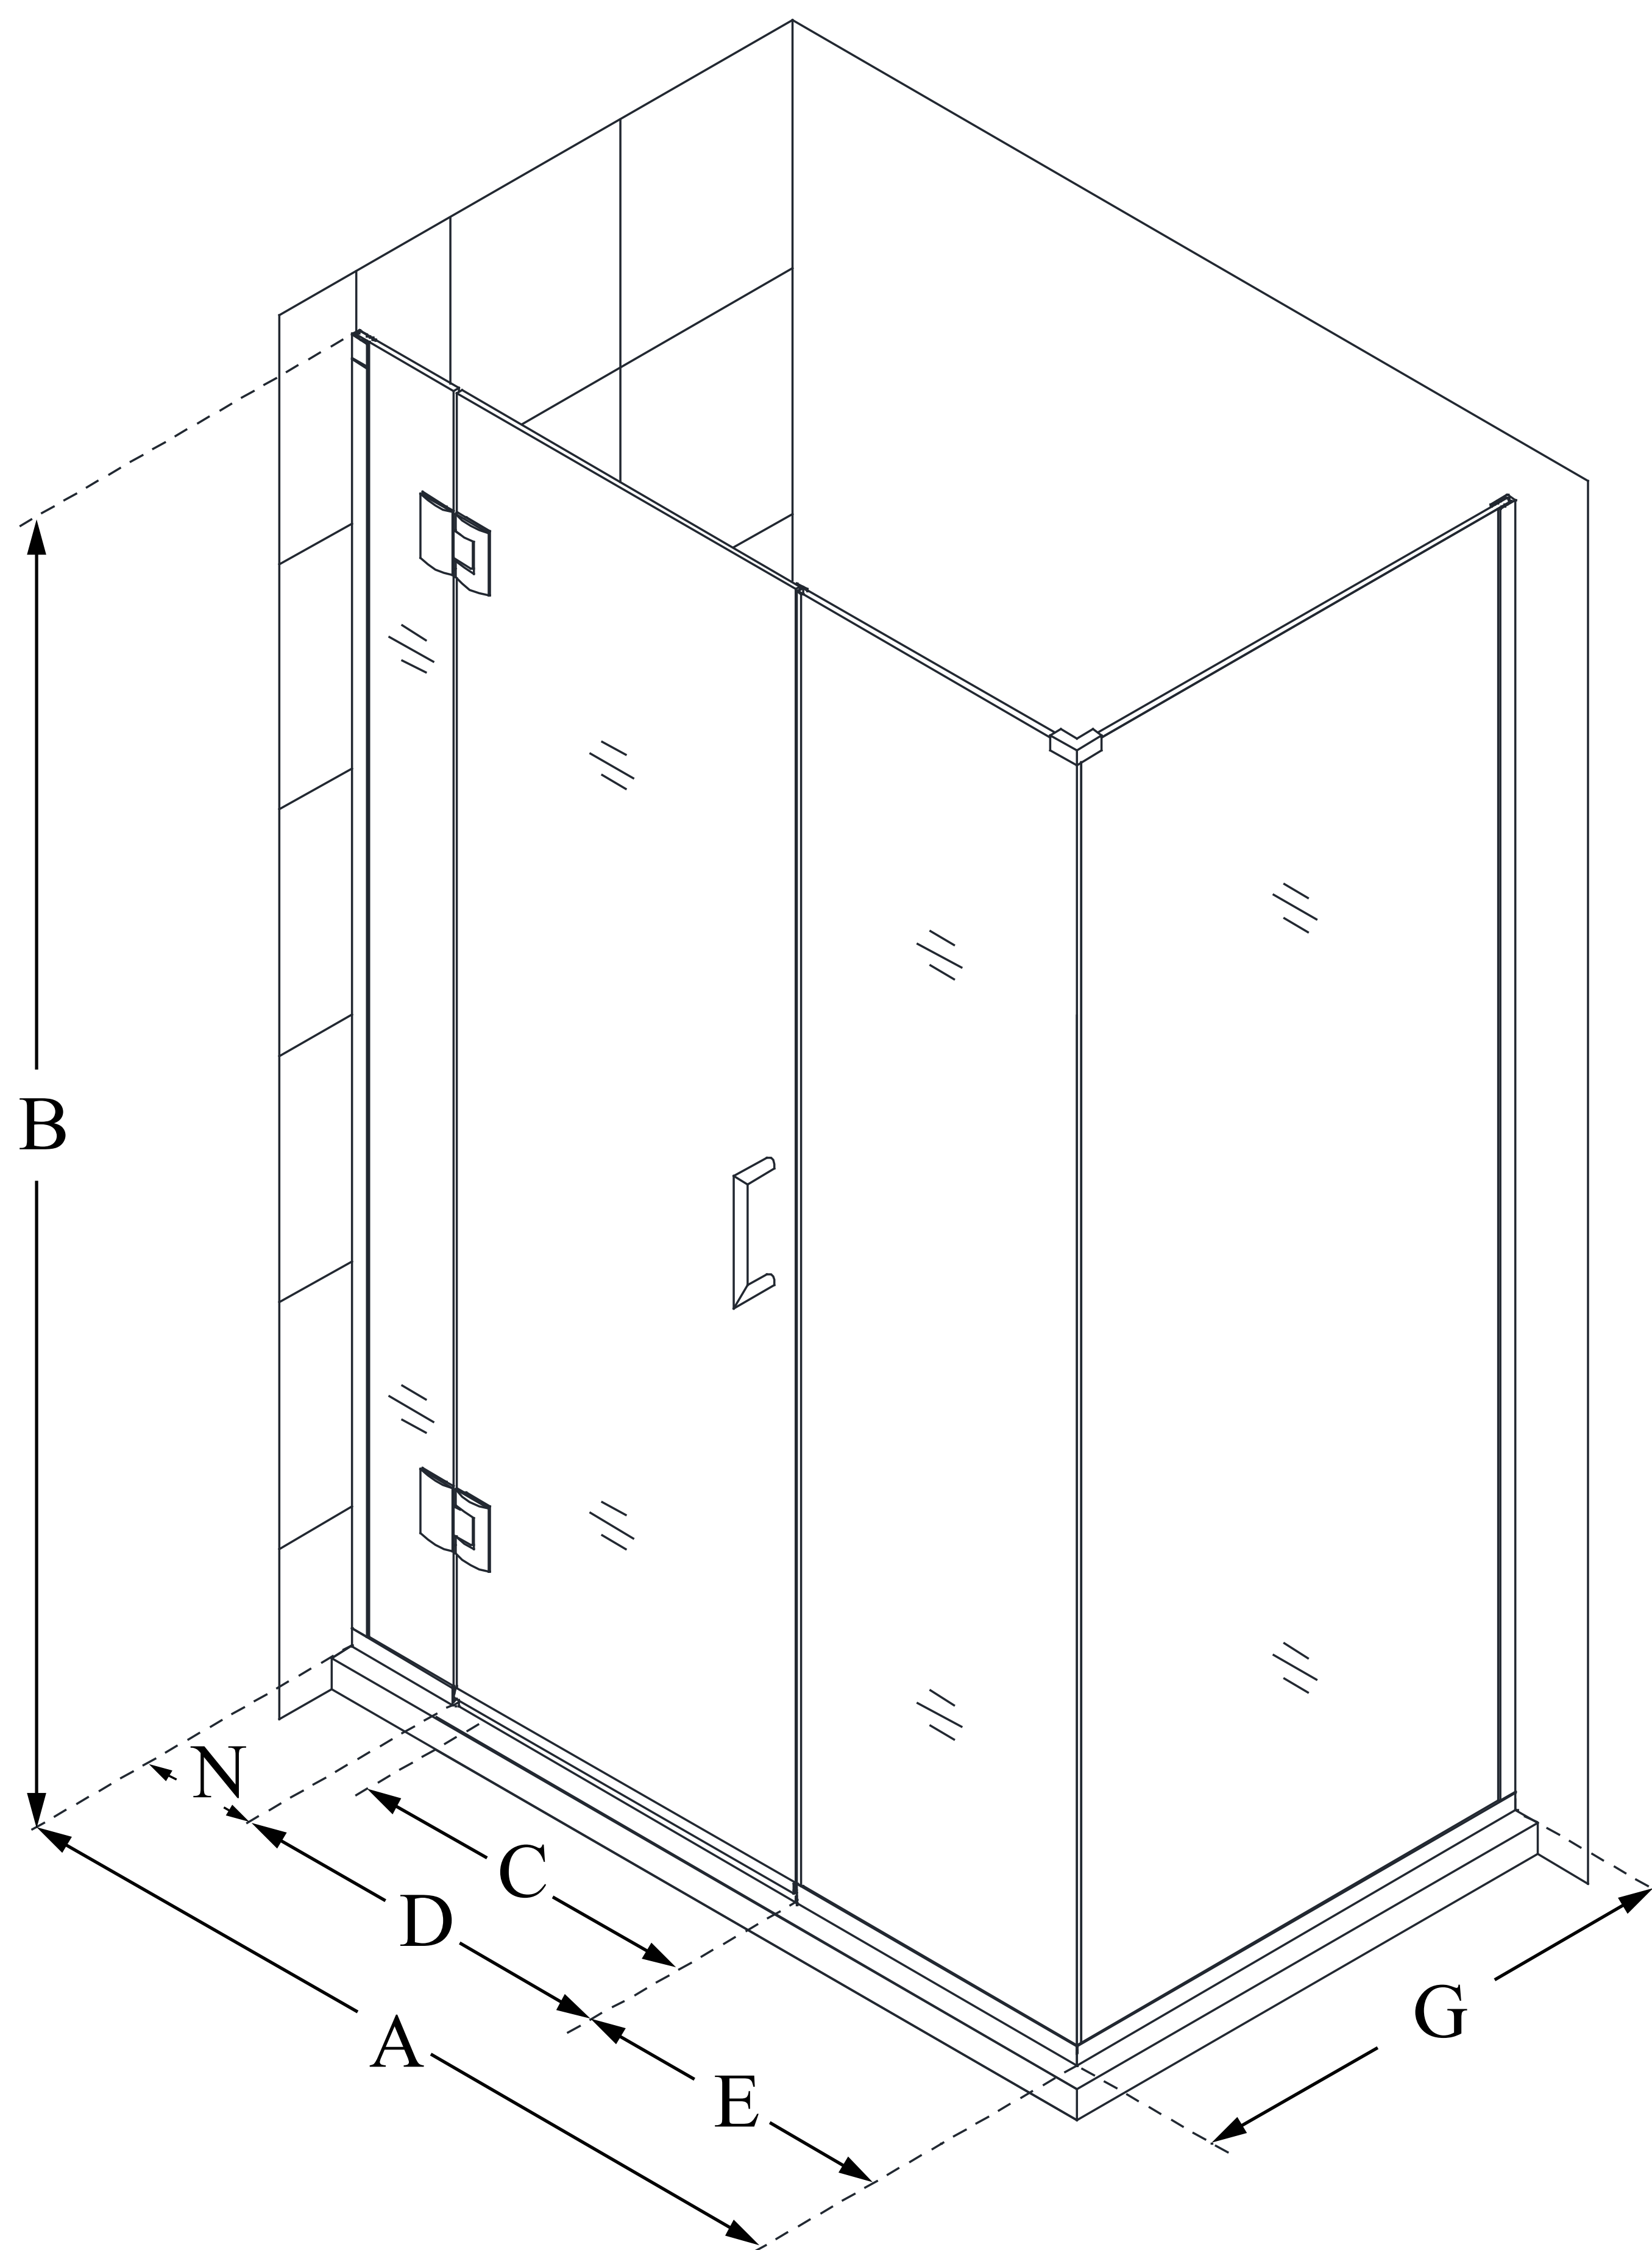

E12830534

UNIDOOR-X

DreamLine Unidoor-X 64 1/2" W
x 34 3/8" D x 72" H Frameless
Hinged Shower Enclosure, Clear
Glass

SWING DOOR

CONFIGURATION DIMENSIONS:

A: 64 1/2"

MODEL WIDTH

B: 72"

MODEL HEIGHT

C: 27"

ACCESS WIDTH

D: 28"

DOOR WIDTH

E: 30 1/2"

INLINE PANEL WIDTH

G: 34 3/8"

RETURN PANEL WIDTH

N: 6"

HINGE PANEL WIDTH

DreamLine reserves the right to update or modify the hardware or materials pictured without prior notice for the purpose of product improvement and customer satisfaction.