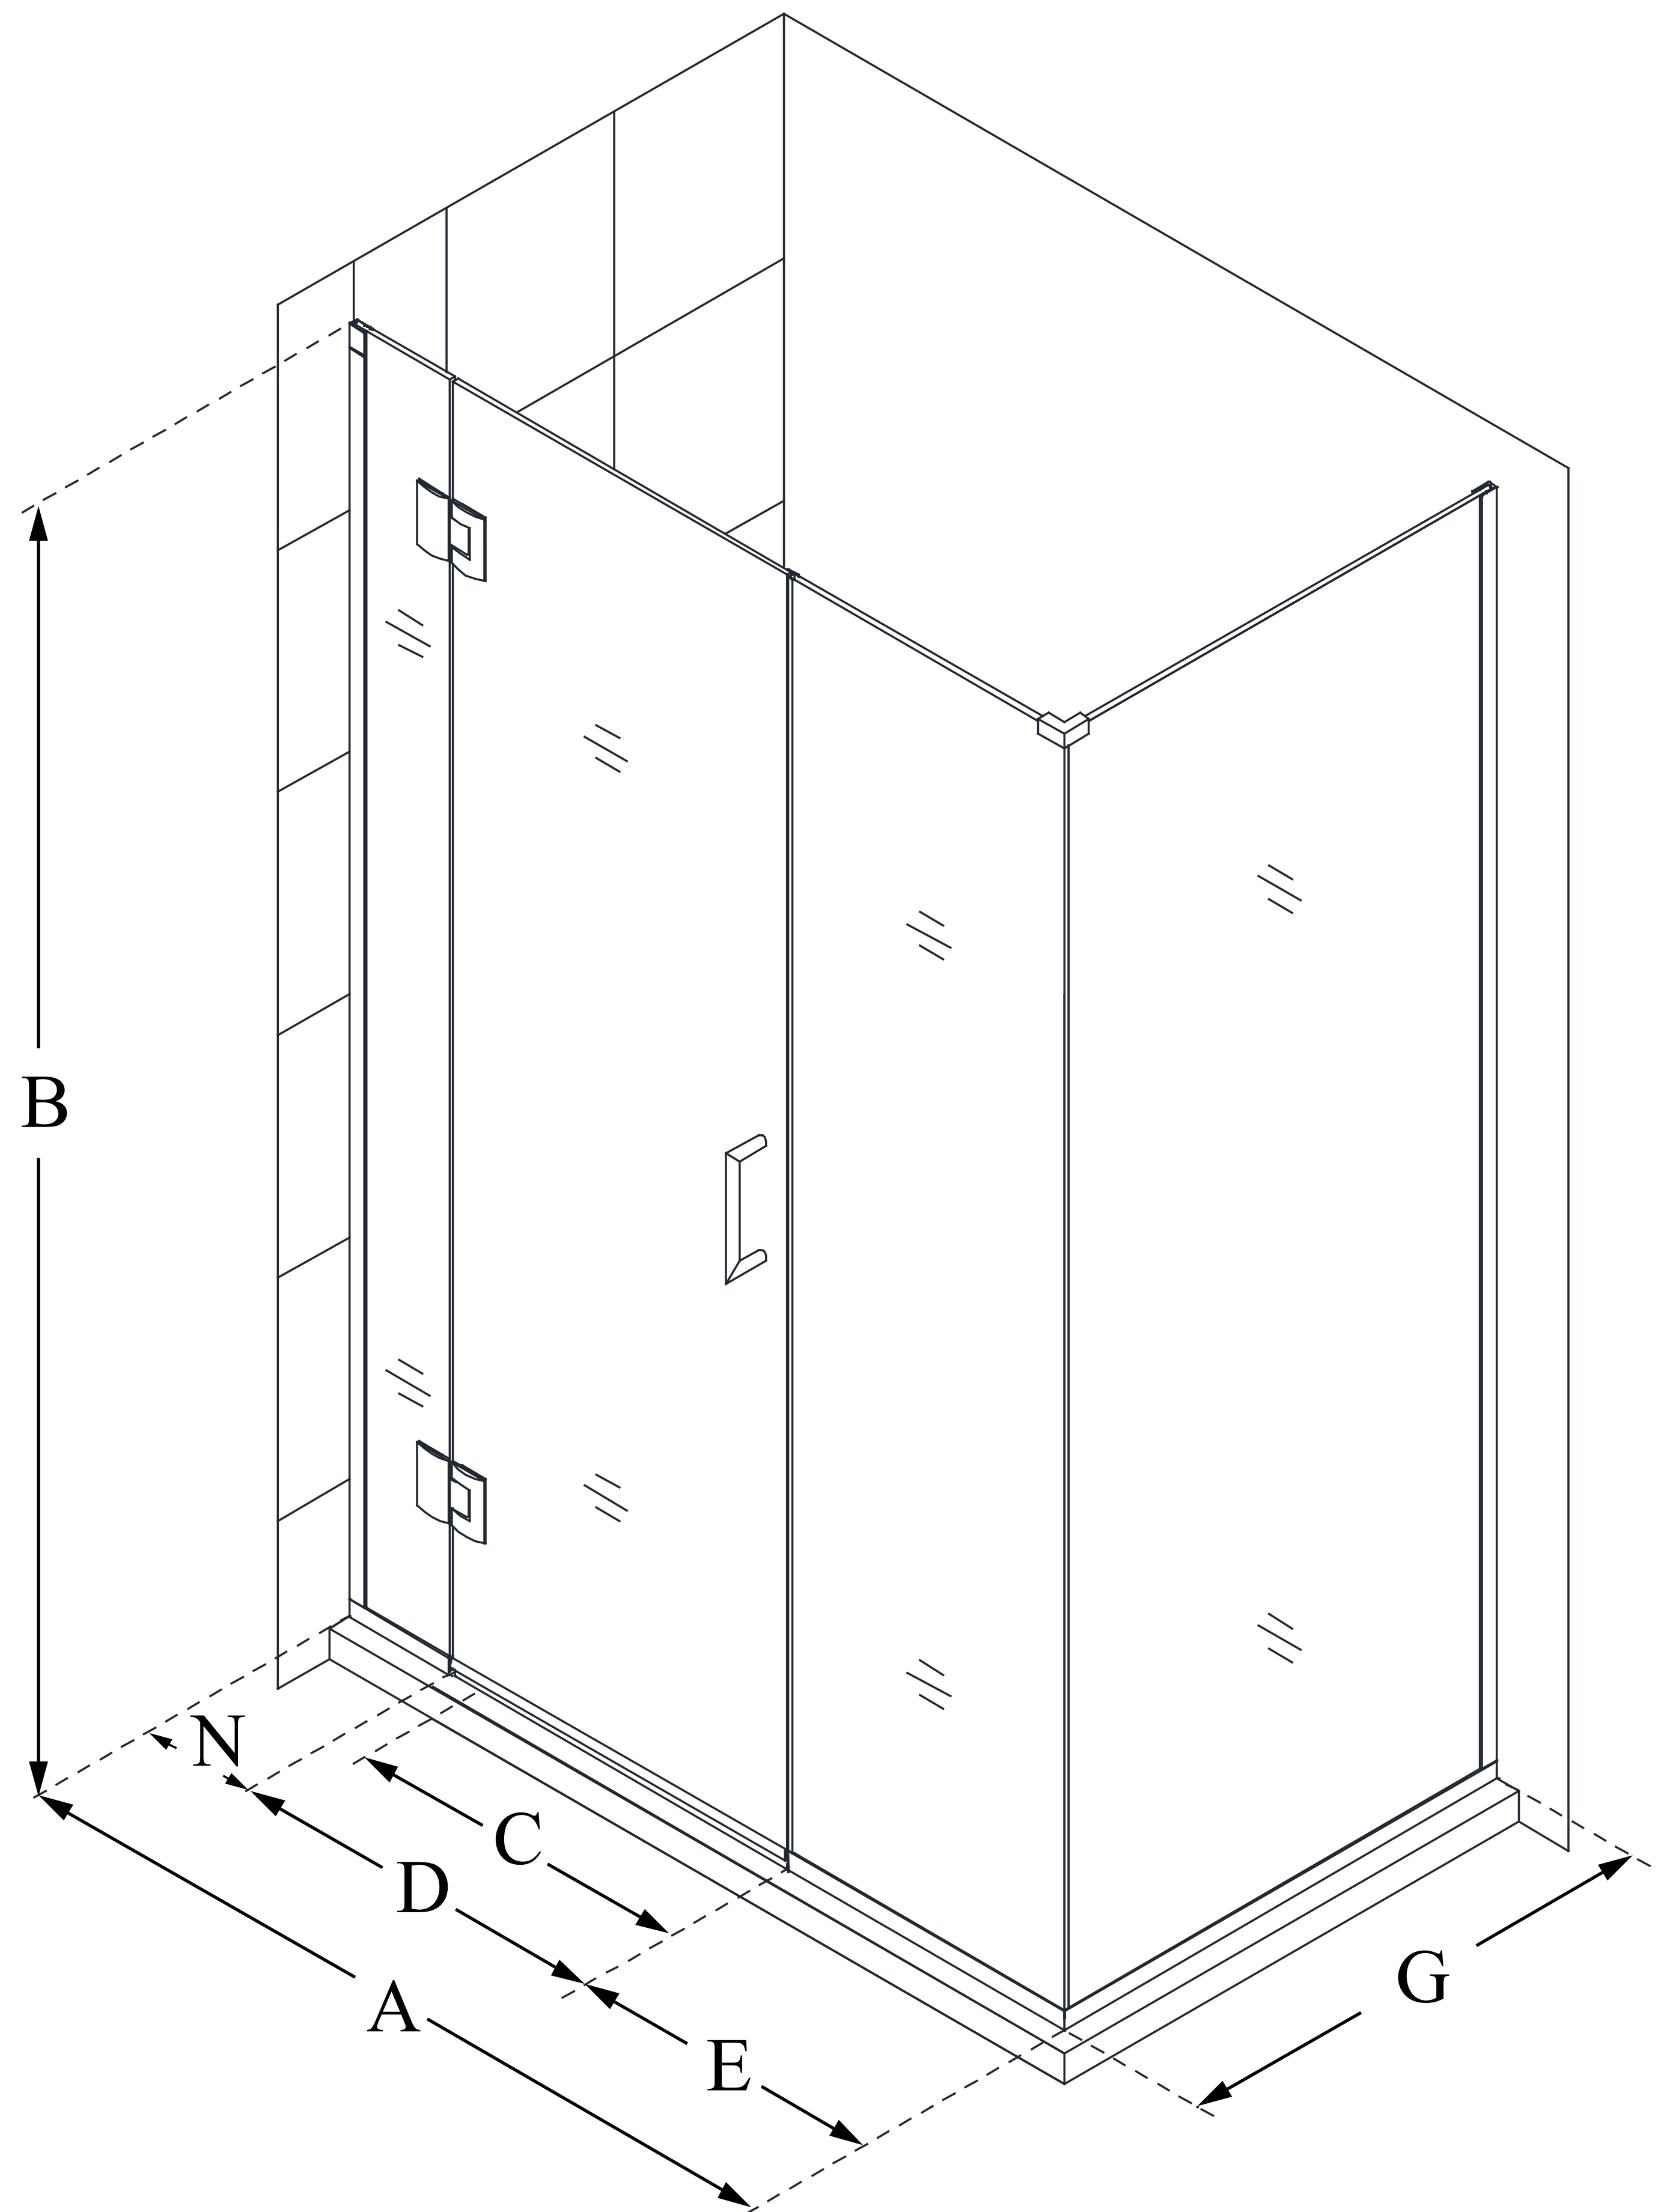

E12806530

UNIDOOR-X

DreamLine Unidoor-X 40 1/2" W
x 30 3/8" D x 72" H Frameless
Hinged Shower Enclosure, Clear
Glass

SWING DOOR

CONFIGURATION DIMENSIONS:

A: 40 1/2"

MODEL WIDTH

B: 72"

MODEL HEIGHT

C: 27"

ACCESS WIDTH

D: 28"

DOOR WIDTH

E: 6 1/2"

INLINE PANEL WIDTH

G: 30 3/8"

RETURN PANEL WIDTH

N: 6"

HINGE PANEL WIDTH

DreamLine reserves the right to update or modify the hardware or materials pictured without prior notice for the purpose of product improvement and customer satisfaction.