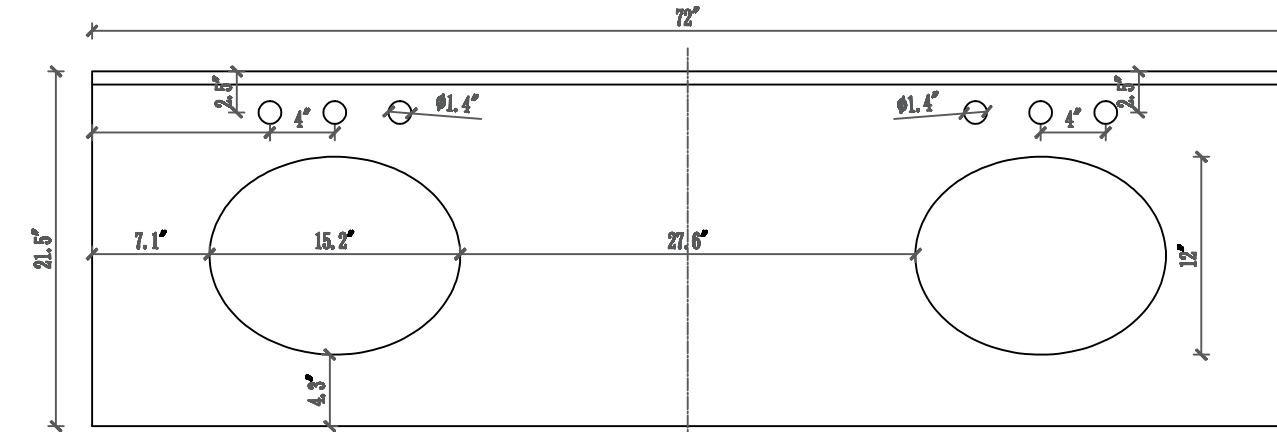

MODEL: DERBY 72WBF