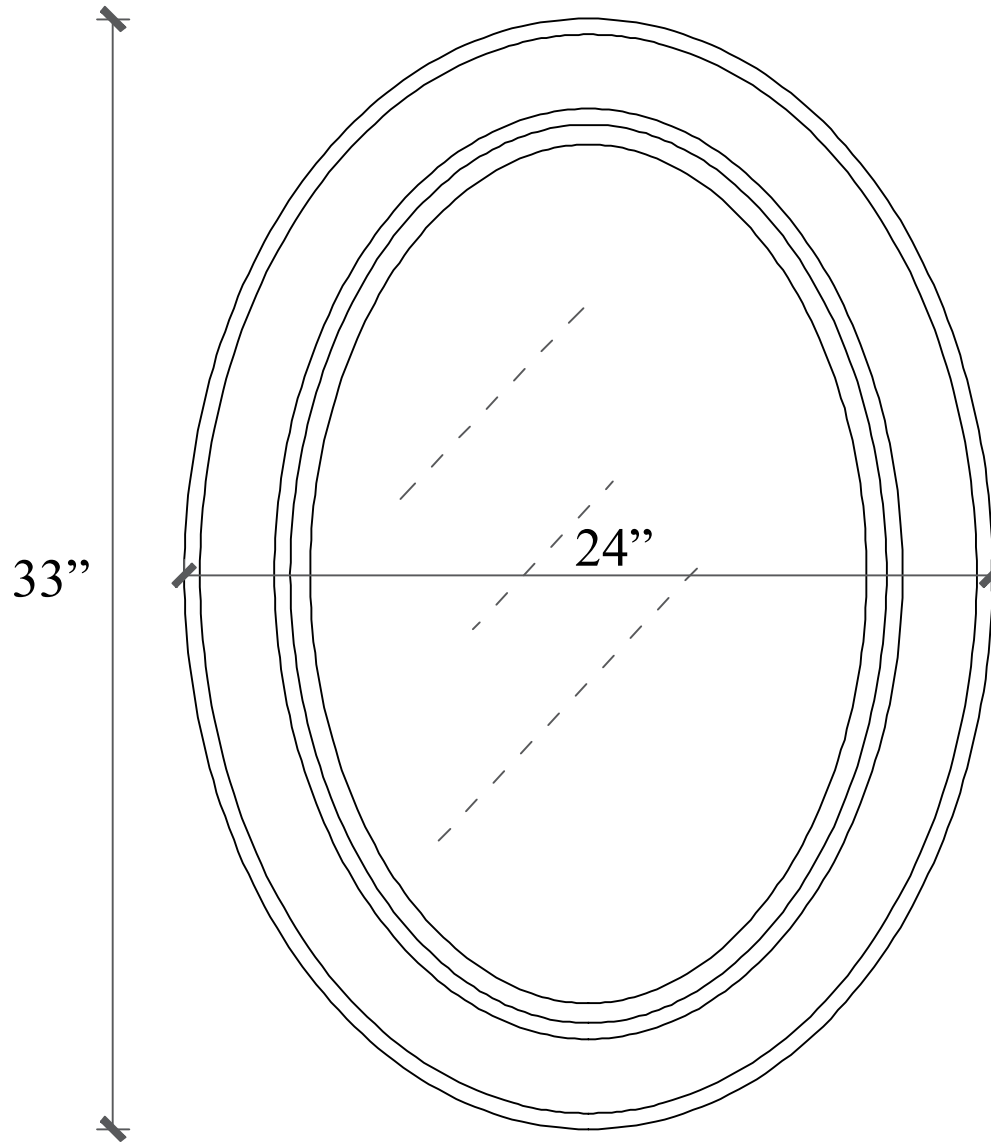

WATER CREATION