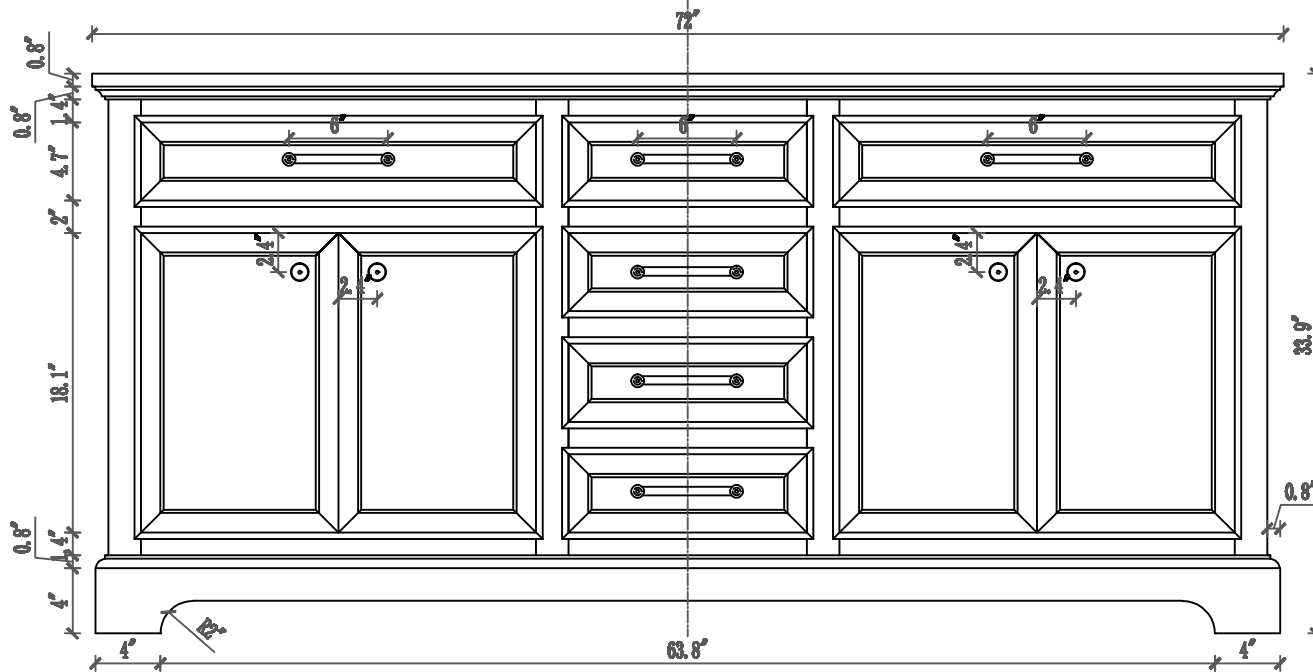

MODEL: DERBY 72WBF