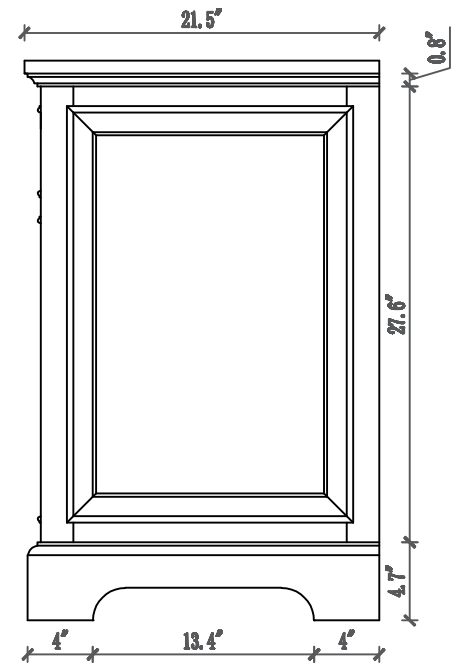

MODEL: DERBY 72WBF