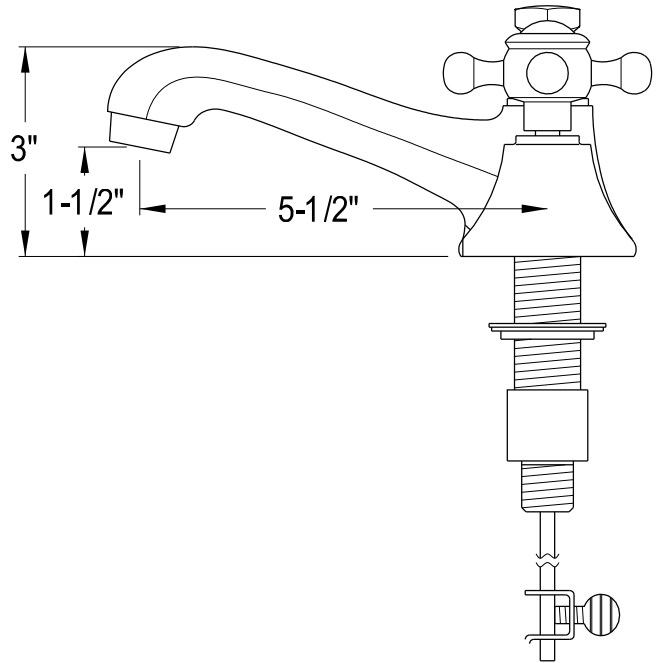

**MODEL: DERBY 72WBF**

WATER CREATION

WATER  
CREATION

## TECHNICAL DATASHEET

Water Creation London Classic  
Wide Spread Lavatory Faucet  
F2-0009-01-BX

### PRODUCT SPECIFICATION

Construction: 100% Solid Brass  
Connection: 1/2" IPS

Finish: Chrome  
Handle Style: British Cross  
Sink Hole Required: 3  
Spout Height: 1-1/2" Aerator, 3" Overall  
Spout Reach: 5-1/2"  
Flow Rate: 2.0 GPM @ 60 PSI