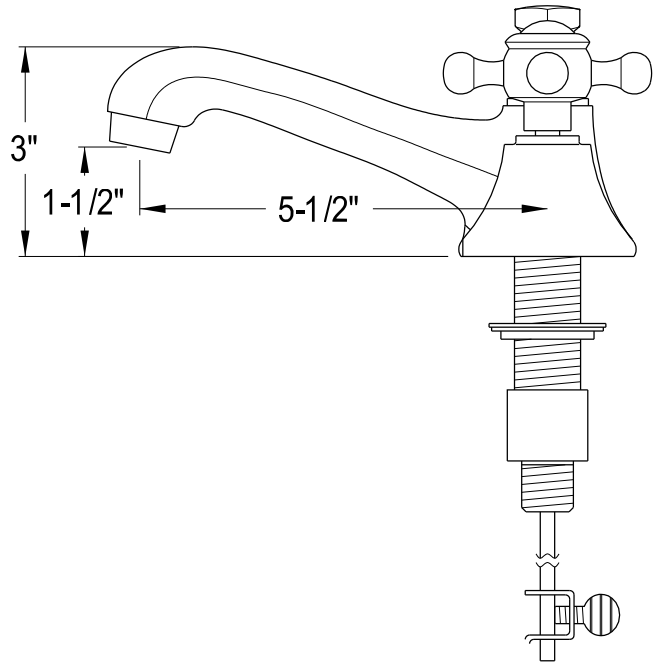

MODEL: DERBY 60WF

WATER
CREATION

TECHNICAL DATASHEET

Water Creation London Classic
Wide Spread Lavatory Faucet
F2-0009-01-BX

PRODUCT SPECIFICATION

Construction: 100% Solid Brass
Connection: 1/2" IPS

Finish: Chrome
Handle Style: British Cross
Sink Hole Required: 3
Spout Height: 1-1/2" Aerator, 3" Overall
Spout Reach: 5-1/2"
Flow Rate: 2.0 GPM @ 60 PSI