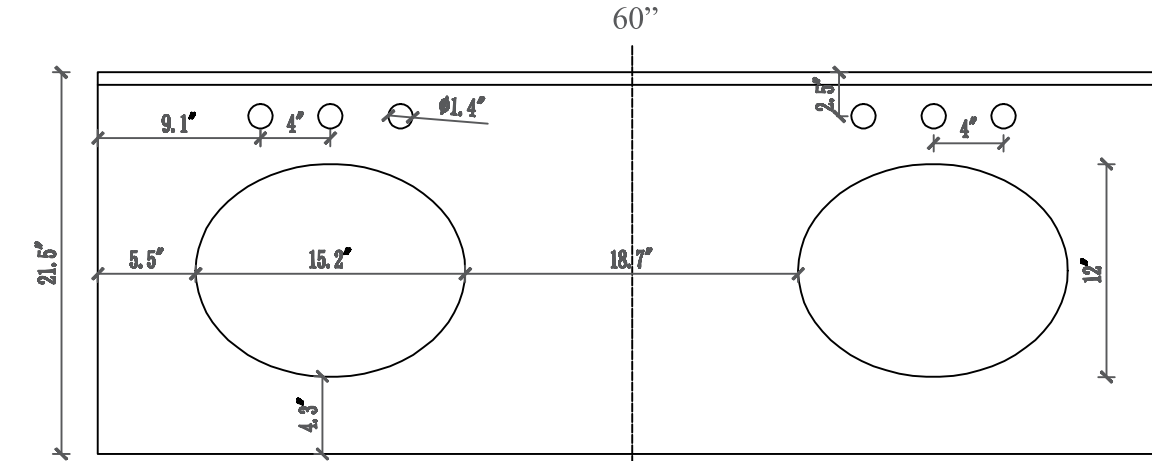

MODEL: DERBY 60WF

WATER
CREATION

TECHNICAL DATASHEET

Water Creation London Classic
Wide Spread Lavatory Faucet
F2-0009-01-BX

PRODUCT SPECIFICATION

Construction: 100% Solid Brass
Connection: 1/2" IPS

Finish: Chrome
Handle Style: British Cross
Sink Hole Required: 3
Spout Height: 1-1/2" Aerator, 3" Overall
Spout Reach: 5-1/2"
Flow Rate: 2.0 GPM @ 60 PSI