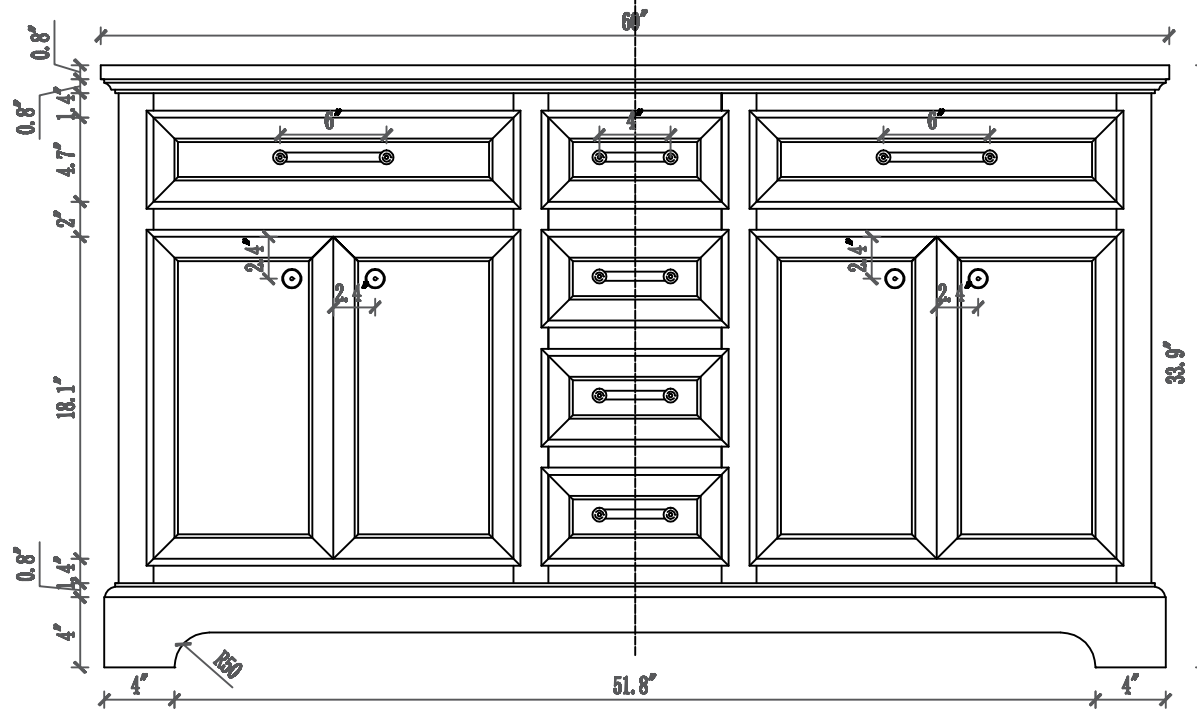

MODEL: DERBY 60WF

WATER
CREATION

TECHNICAL DATASHEET

Water Creation London Classic
Wide Spread Lavatory Faucet
F2-0009-01-BX

PRODUCT SPECIFICATION

Construction: 100% Solid Brass
Connection: 1/2" IPS

Finish: Chrome
Handle Style: British Cross
Sink Hole Required: 3
Spout Height: 1-1/2" Aerator, 3" Overall
Spout Reach: 5-1/2"
Flow Rate: 2.0 GPM @ 60 PSI