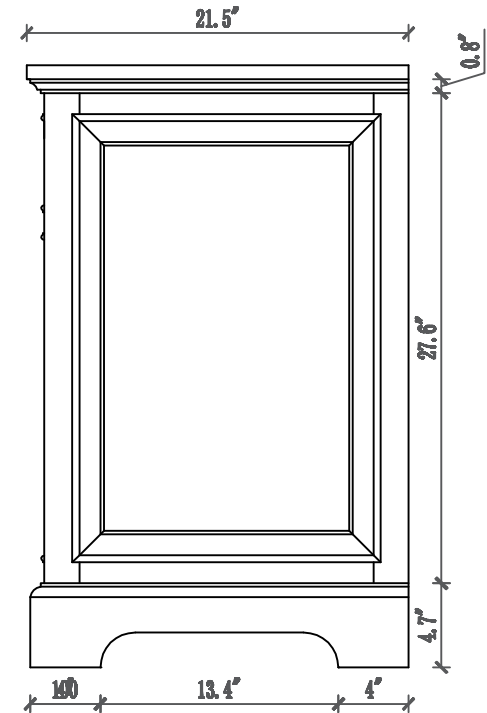

MODEL: DERBY 60WF

WATER
CREATION

TECHNICAL DATASHEET

Water Creation London Classic
Wide Spread Lavatory Faucet
F2-0009-01-BX

PRODUCT SPECIFICATION

Construction: 100% Solid Brass
Connection: 1/2" IPS

Finish: Chrome
Handle Style: British Cross
Sink Hole Required: 3
Spout Height: 1-1/2" Aerator, 3" Overall
Spout Reach: 5-1/2"
Flow Rate: 2.0 GPM @ 60 PSI