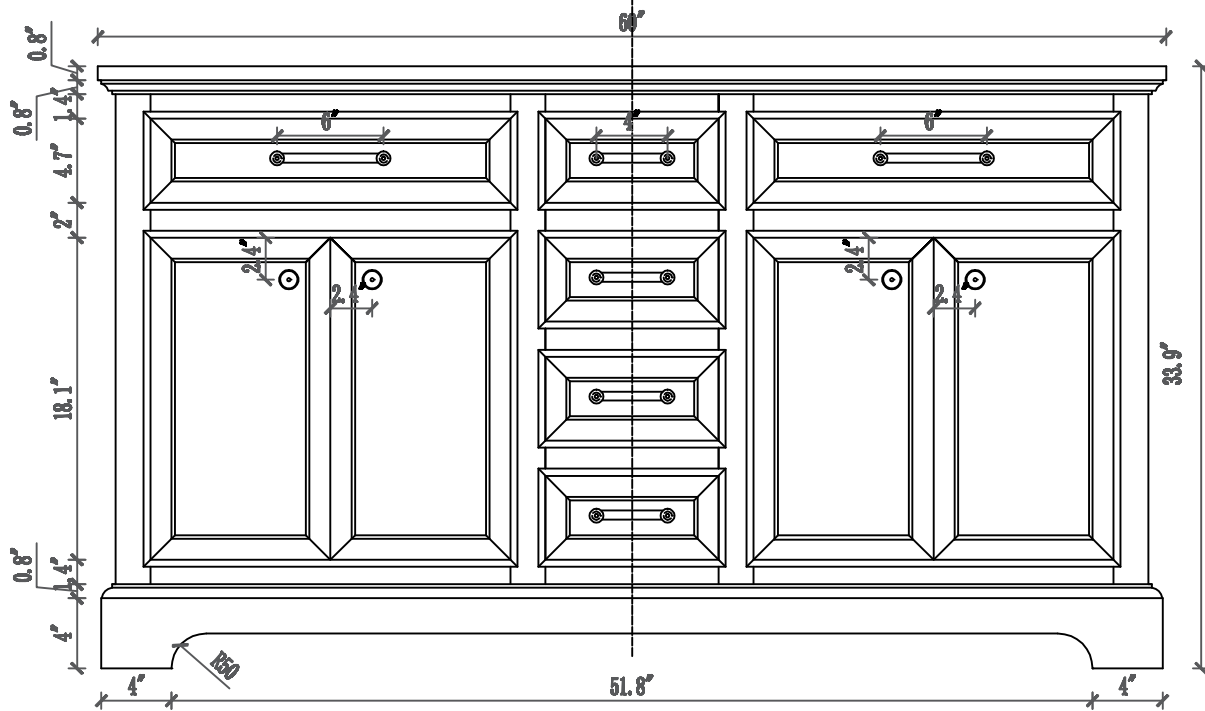

MODEL: DERBY 60WB

WATER CREATION