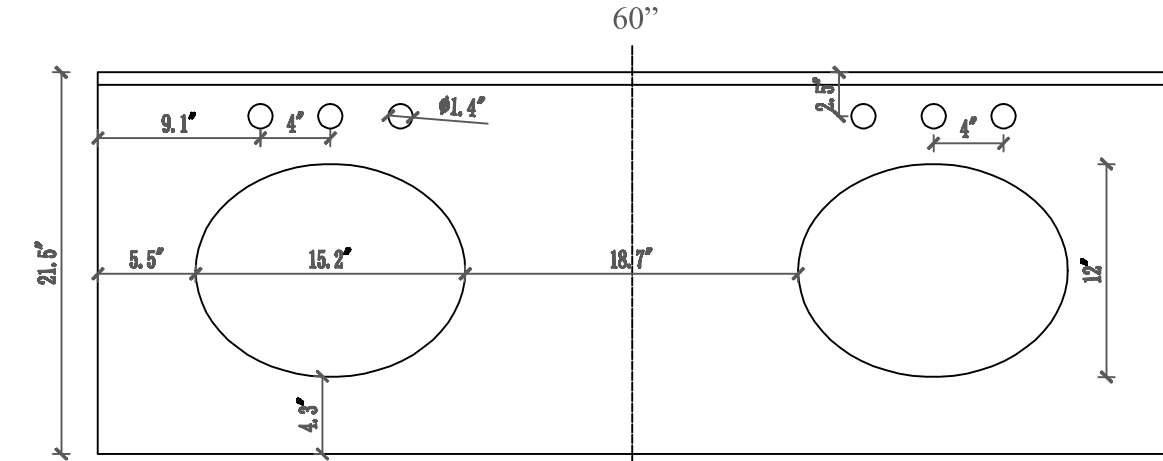

MODEL: DERBY 60WB

WATER CREATION