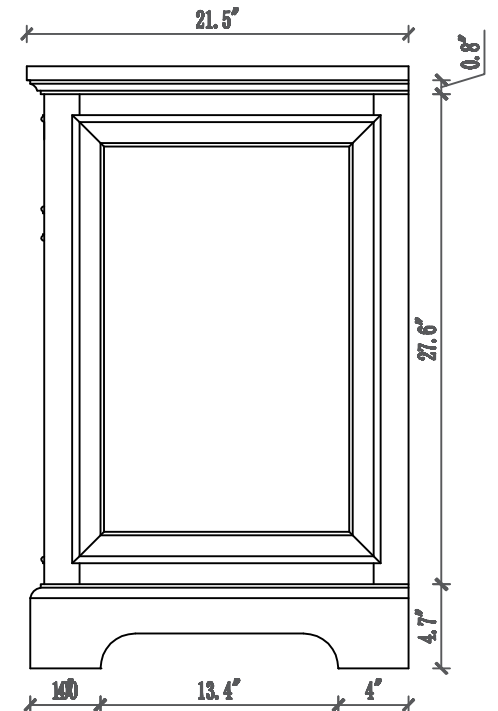

MODEL: DERBY 60WB

WATER CREATION