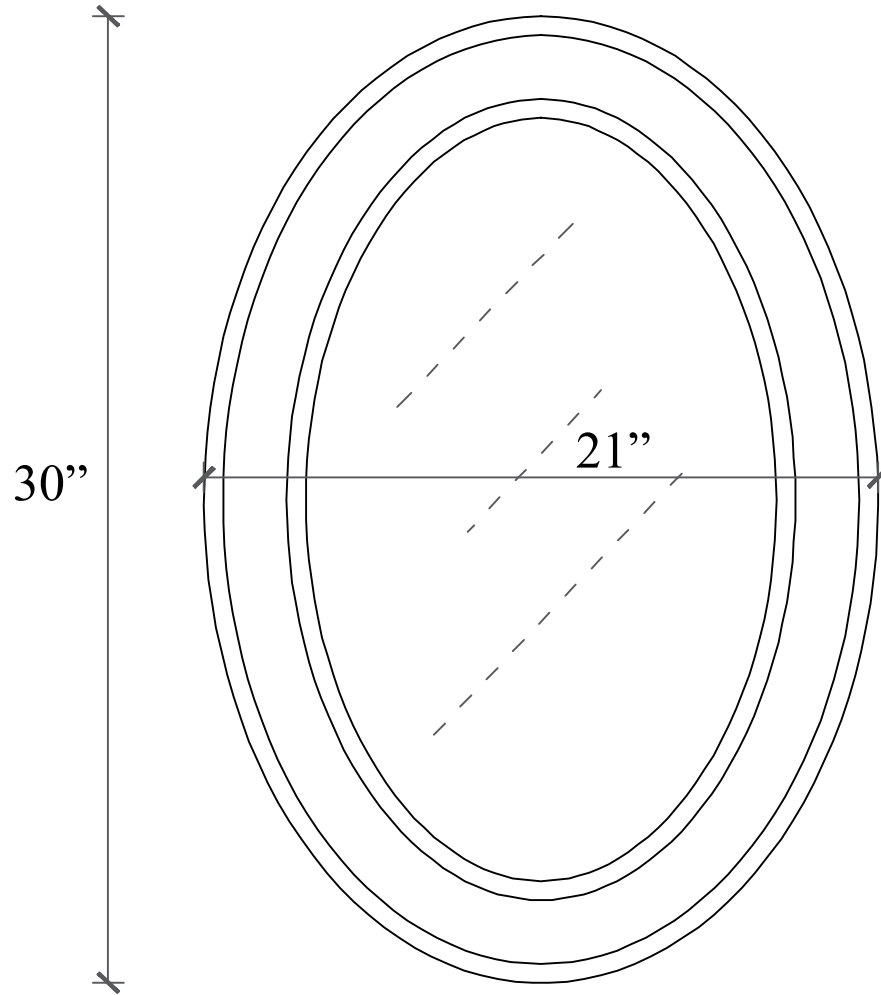

WATER CREATION