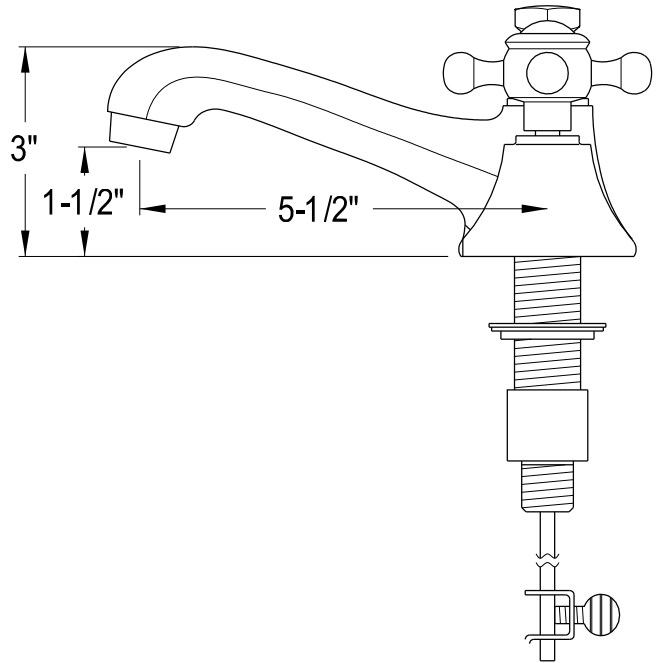

## TECHNICAL DATASHEET

Water Creation London Classic  
Wide Spread Lavatory Faucet  
F2-0009-01-BX

### PRODUCT SPECIFICATION

Construction: 100% Solid Brass  
Connection: 1/2" IPS

Finish: Chrome  
Handle Style: British Cross  
Sink Hole Required: 3  
Spout Height: 1-1/2" Aerator, 3" Overall  
Spout Reach: 5-1/2"  
Flow Rate: 2.0 GPM @ 60 PSI