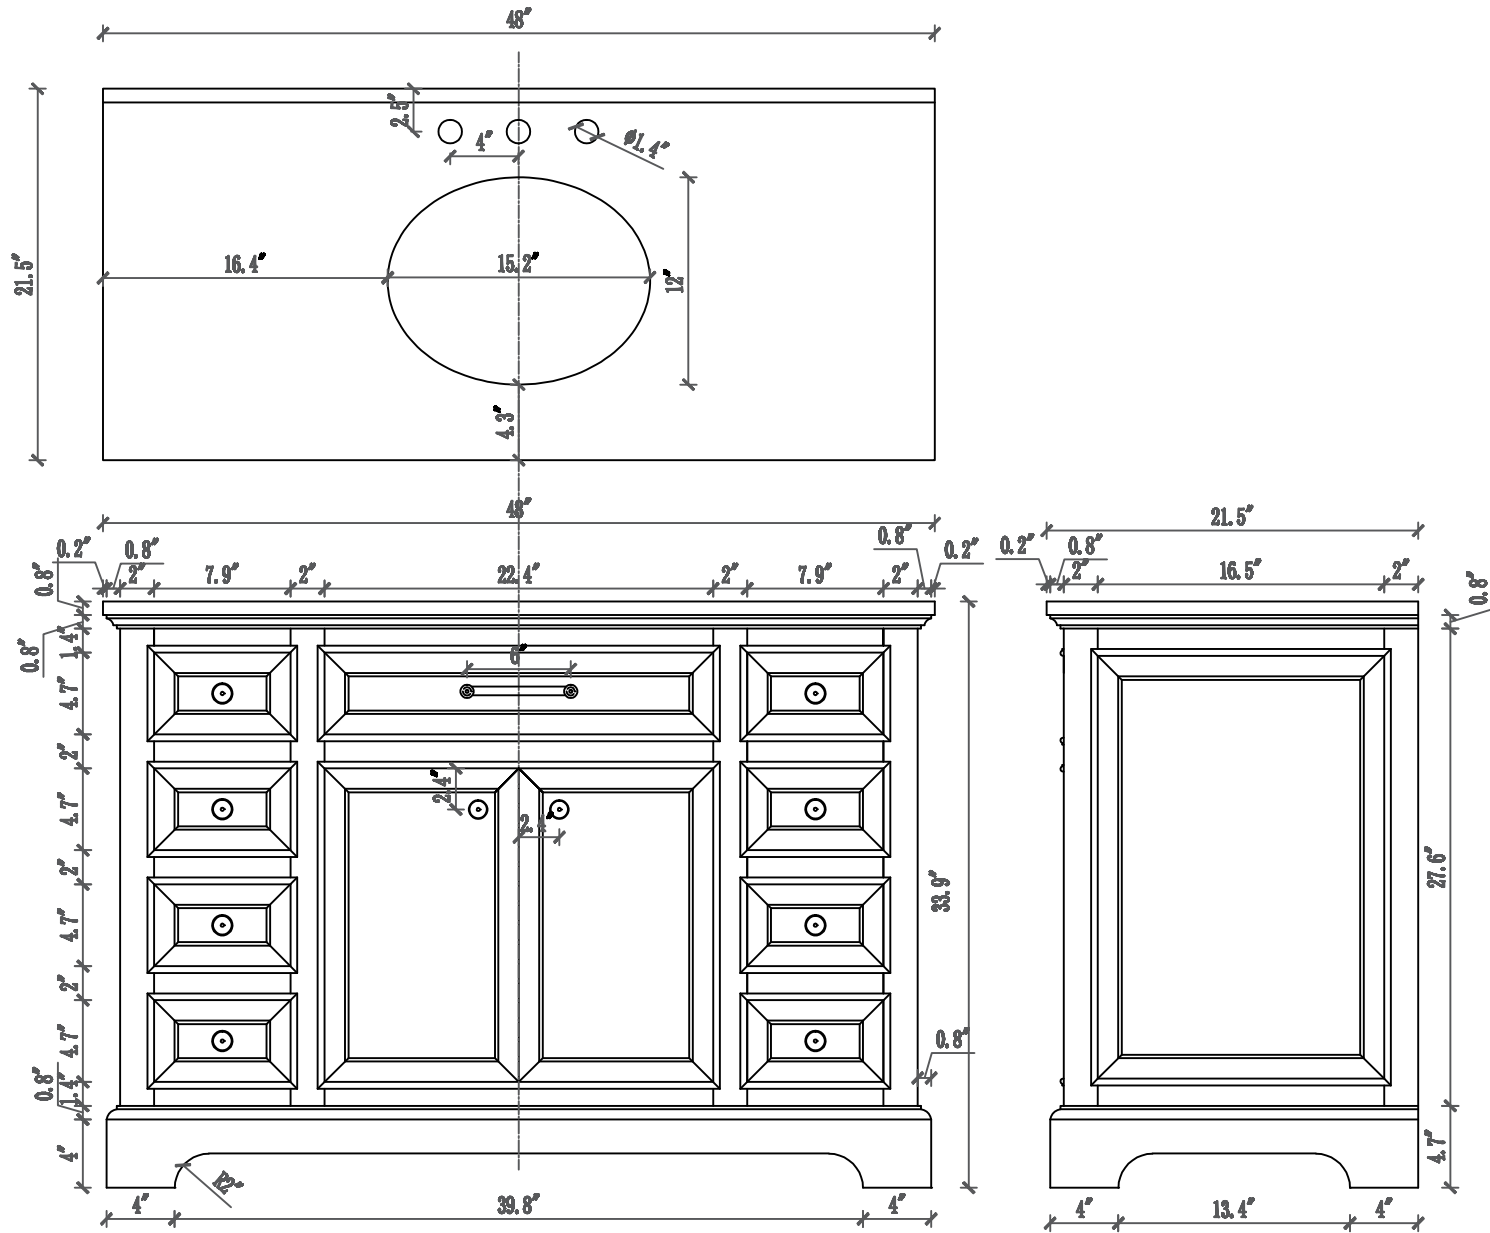

MODEL: DERBY 48WF

WATER  
CREATION

## TECHNICAL DATASHEET

Water Creation London Classic  
Wide Spread Lavatory Faucet  
F2-0009-01-BX

### PRODUCT SPECIFICATION

Construction: 100% Solid Brass  
Connection: 1/2" IPS

Finish: Chrome  
Handle Style: British Cross  
Sink Hole Required: 3  
Spout Height: 1-1/2" Aerator, 3" Overall  
Spout Reach: 5-1/2"  
Flow Rate: 2.0 GPM @ 60 PSI