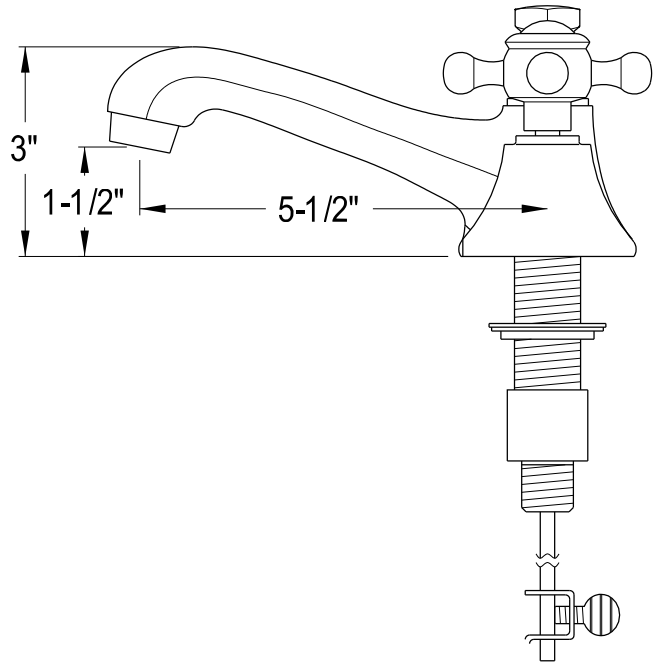

MODEL: DERBY 48WF

WATER  
CREATION

## TECHNICAL DATASHEET

Water Creation London Classic  
Wide Spread Lavatory Faucet  
F2-0009-01-BX

### PRODUCT SPECIFICATION

Construction: 100% Solid Brass  
Connection: 1/2" IPS

Finish: Chrome  
Handle Style: British Cross  
Sink Hole Required: 3  
Spout Height: 1-1/2" Aerator, 3" Overall  
Spout Reach: 5-1/2"  
Flow Rate: 2.0 GPM @ 60 PSI