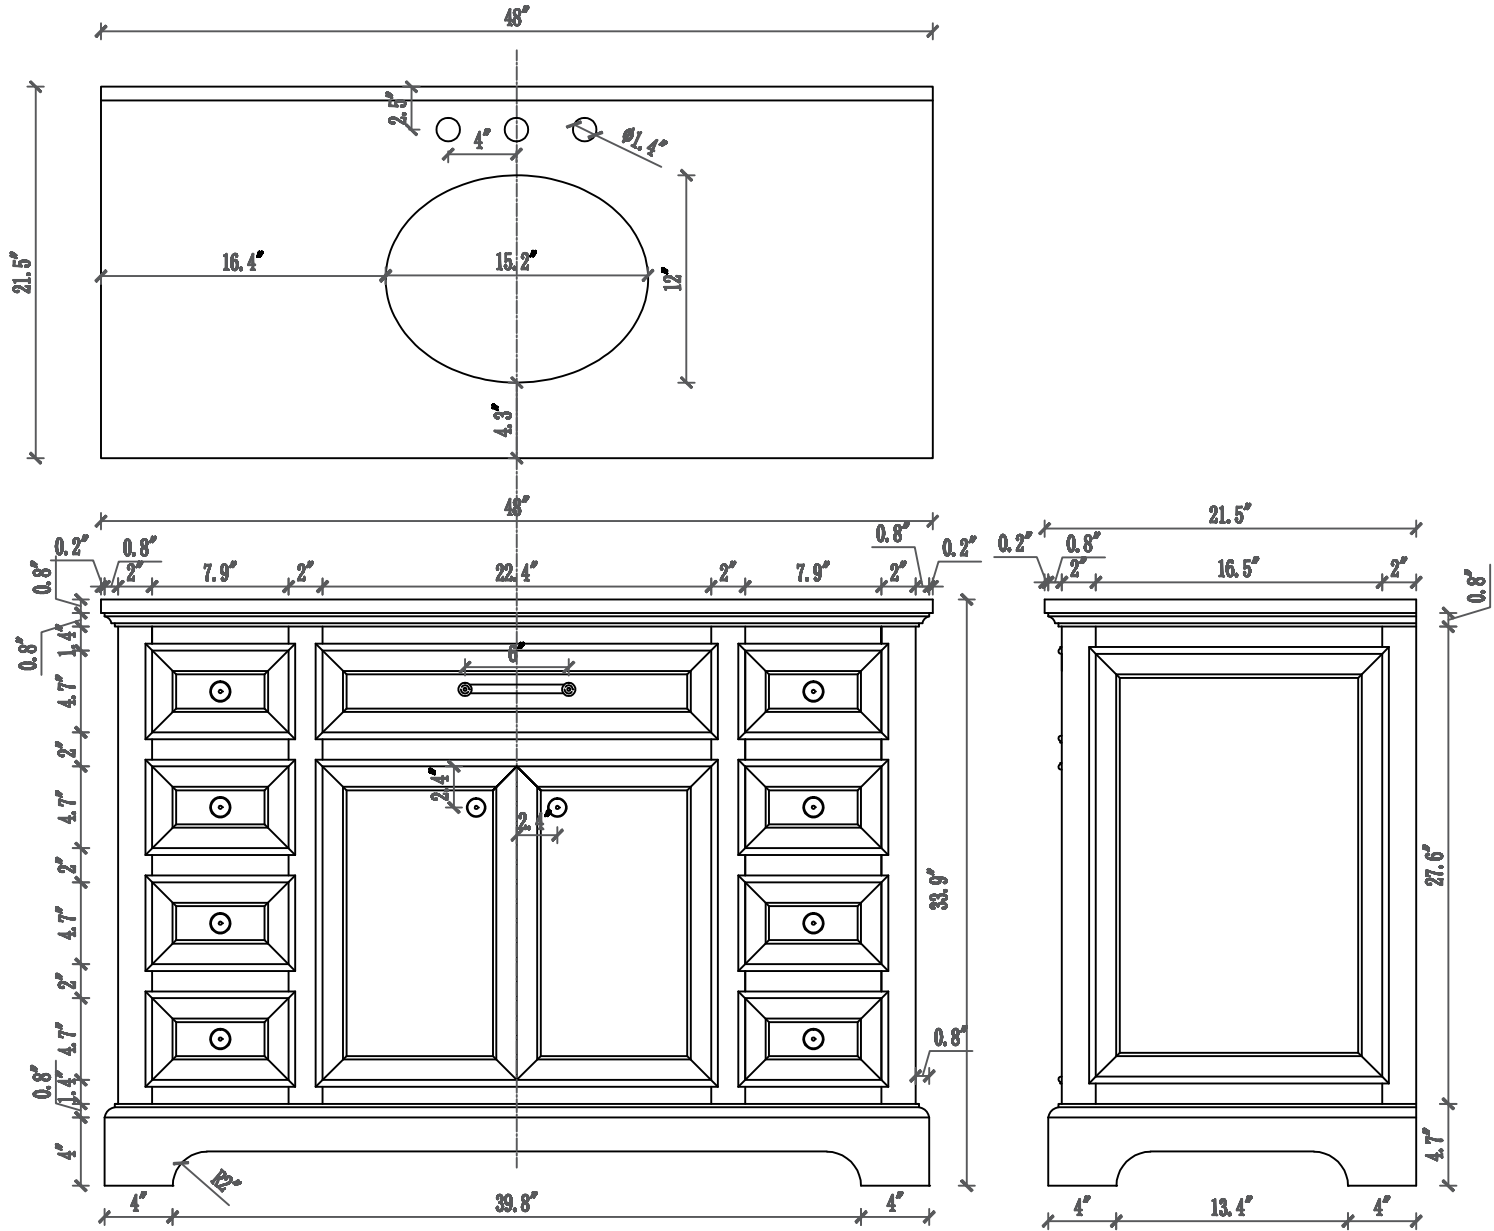

MODEL: DERBY 48WBF