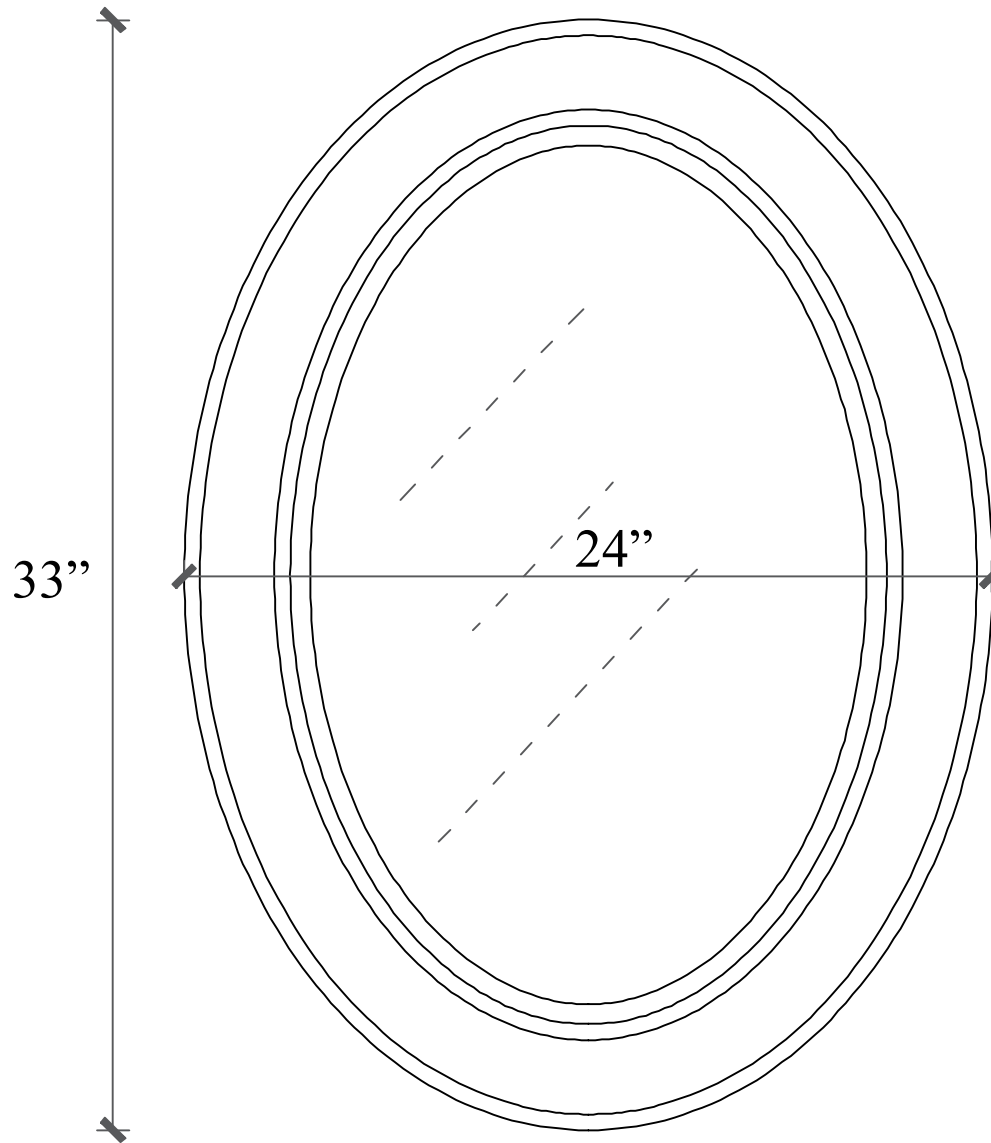

**MODEL: DERBY 48WBF**

WATER  
CREATION

## TECHNICAL DATASHEET

Water Creation London Classic  
Wide Spread Lavatory Faucet  
F2-0009-01-BX

### PRODUCT SPECIFICATION

Construction: 100% Solid Brass  
Connection: 1/2" IPS

Finish: Chrome  
Handle Style: British Cross  
Sink Hole Required: 3  
Spout Height: 1-1/2" Aerator, 3" Overall  
Spout Reach: 5-1/2"  
Flow Rate: 2.0 GPM @ 60 PSI