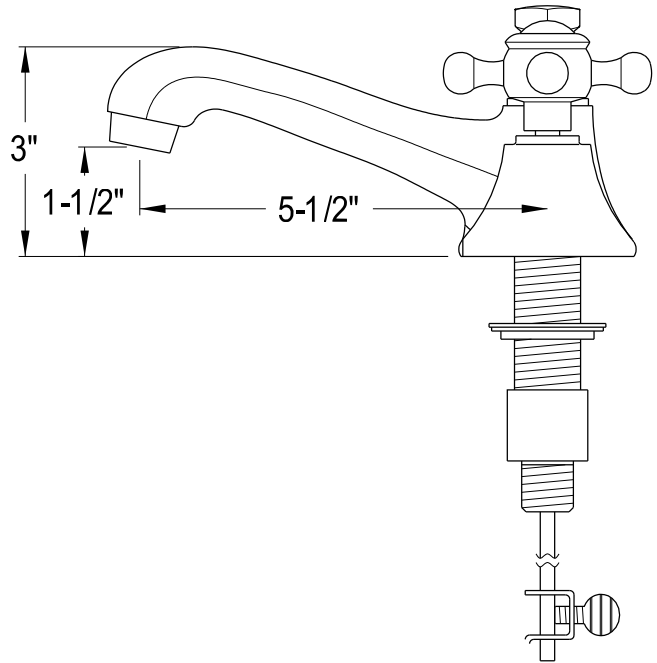

**MODEL: DERBY 48WBF**

WATER  
CREATION

## TECHNICAL DATASHEET

Water Creation London Classic  
Wide Spread Lavatory Faucet  
F2-0009-01-BX

### PRODUCT SPECIFICATION

Construction: 100% Solid Brass  
Connection: 1/2" IPS

Finish: Chrome  
Handle Style: British Cross  
Sink Hole Required: 3  
Spout Height: 1-1/2" Aerator, 3" Overall  
Spout Reach: 5-1/2"  
Flow Rate: 2.0 GPM @ 60 PSI