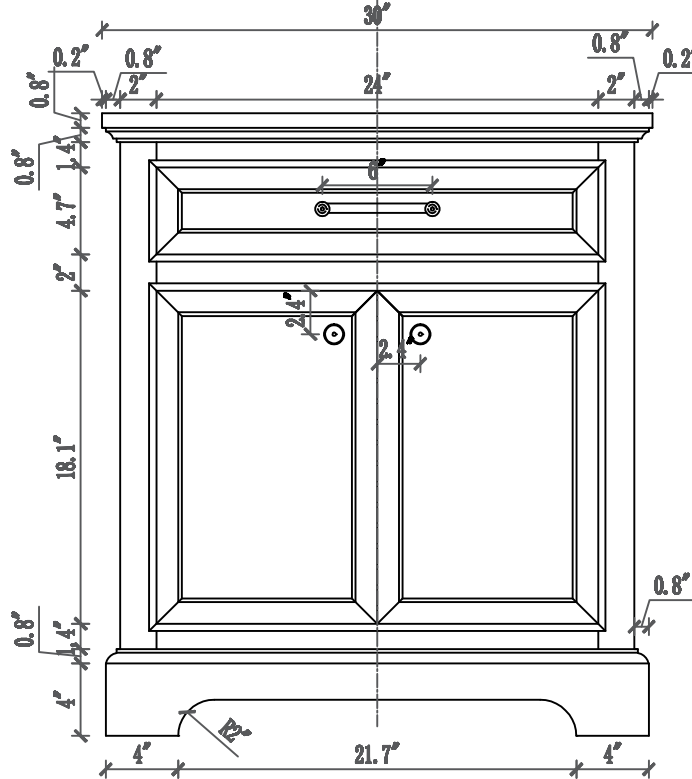

MODEL: DERBY 30WF

WATER
CREATION

TECHNICAL DATASHEET

Water Creation London Classic
Wide Spread Lavatory Faucet
F2-0009-01-BX

PRODUCT SPECIFICATION

Construction: 100% Solid Brass
Connection: 1/2" IPS

Finish: Chrome
Handle Style: British Cross
Sink Hole Required: 3
Spout Height: 1-1/2" Aerator, 3" Overall
Spout Reach: 5-1/2"
Flow Rate: 2.0 GPM @ 60 PSI