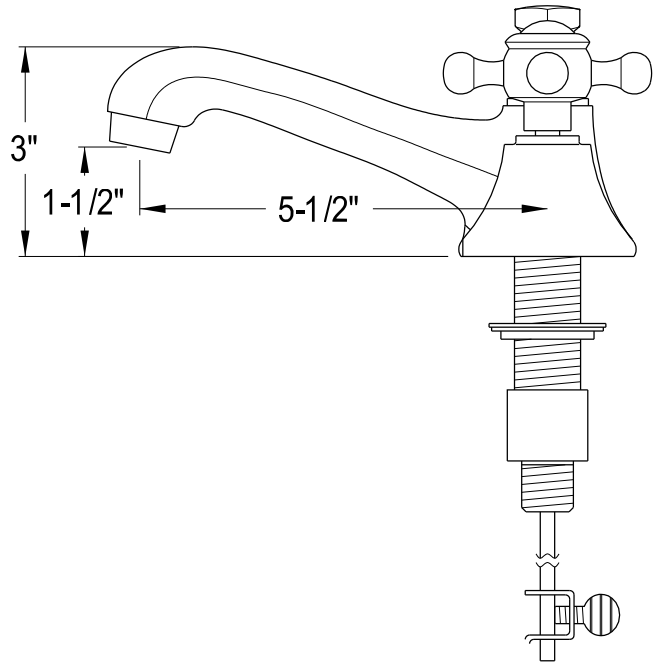

MODEL: DERBY 30WF

WATER
CREATION

TECHNICAL DATASHEET

Water Creation London Classic
Wide Spread Lavatory Faucet
F2-0009-01-BX

PRODUCT SPECIFICATION

Construction: 100% Solid Brass
Connection: 1/2" IPS

Finish: Chrome
Handle Style: British Cross
Sink Hole Required: 3
Spout Height: 1-1/2" Aerator, 3" Overall
Spout Reach: 5-1/2"
Flow Rate: 2.0 GPM @ 60 PSI