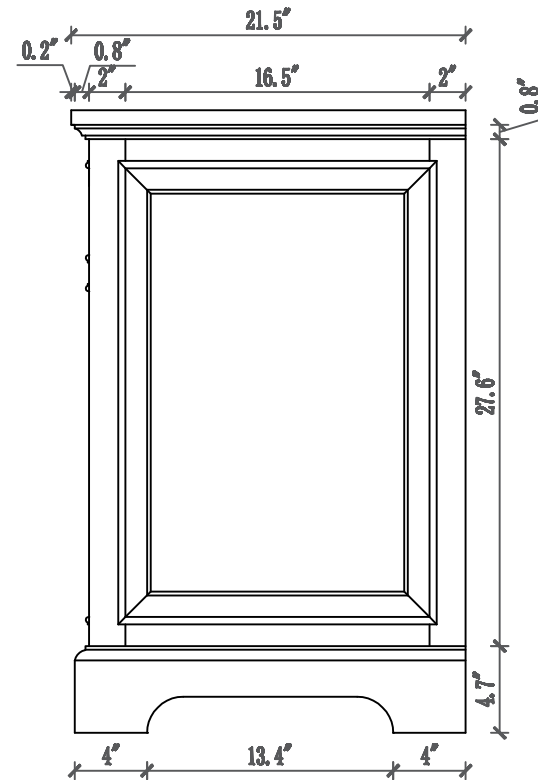

MODEL: DERBY 30WF

WATER
CREATION

TECHNICAL DATASHEET

Water Creation London Classic
Wide Spread Lavatory Faucet
F2-0009-01-BX

PRODUCT SPECIFICATION

Construction: 100% Solid Brass
Connection: 1/2" IPS

Finish: Chrome
Handle Style: British Cross
Sink Hole Required: 3
Spout Height: 1-1/2" Aerator, 3" Overall
Spout Reach: 5-1/2"
Flow Rate: 2.0 GPM @ 60 PSI