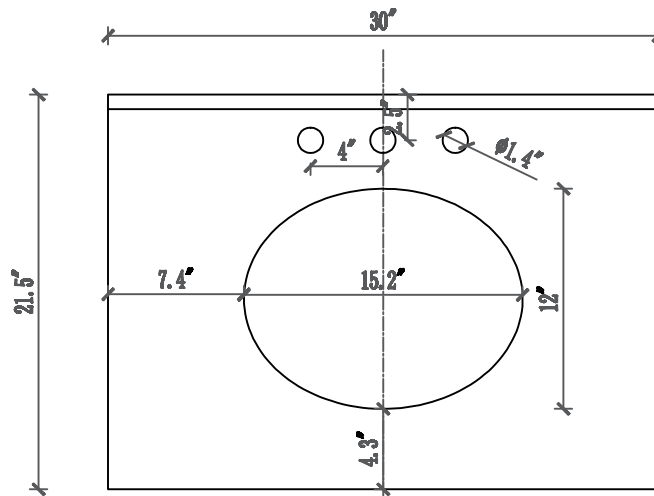

MODEL: DERBY 30WF

WATER
CREATION

TECHNICAL DATASHEET

Water Creation London Classic
Wide Spread Lavatory Faucet
F2-0009-01-BX

PRODUCT SPECIFICATION

Construction: 100% Solid Brass
Connection: 1/2" IPS

Finish: Chrome
Handle Style: British Cross
Sink Hole Required: 3
Spout Height: 1-1/2" Aerator, 3" Overall
Spout Reach: 5-1/2"
Flow Rate: 2.0 GPM @ 60 PSI