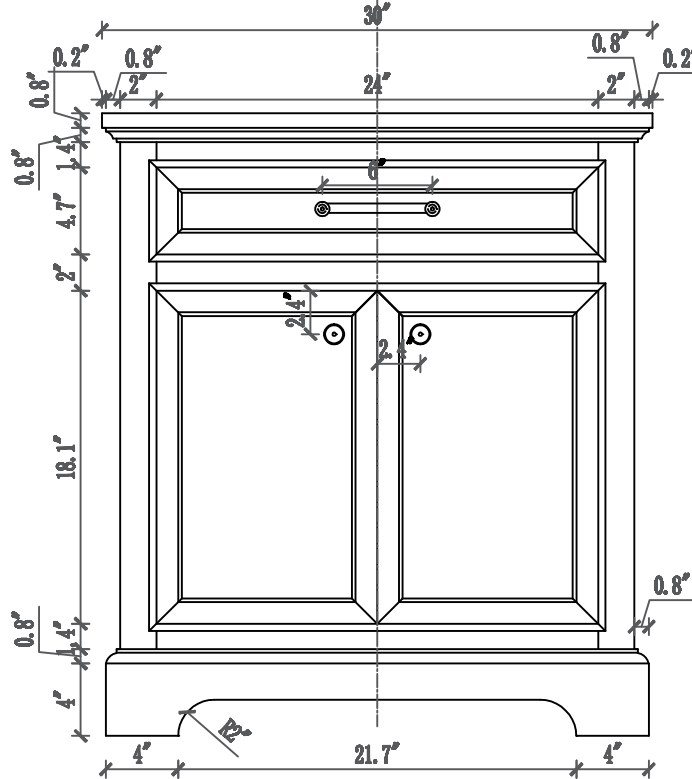

MODEL: DERBY 30WBF

WATER
CREATION

TECHNICAL DATASHEET

Water Creation London Classic
Wide Spread Lavatory Faucet
F2-0009-01-BX

PRODUCT SPECIFICATION

Construction: 100% Solid Brass
Connection: 1/2" IPS

Finish: Chrome
Handle Style: British Cross
Sink Hole Required: 3
Spout Height: 1-1/2" Aerator, 3" Overall
Spout Reach: 5-1/2"
Flow Rate: 2.0 GPM @ 60 PSI