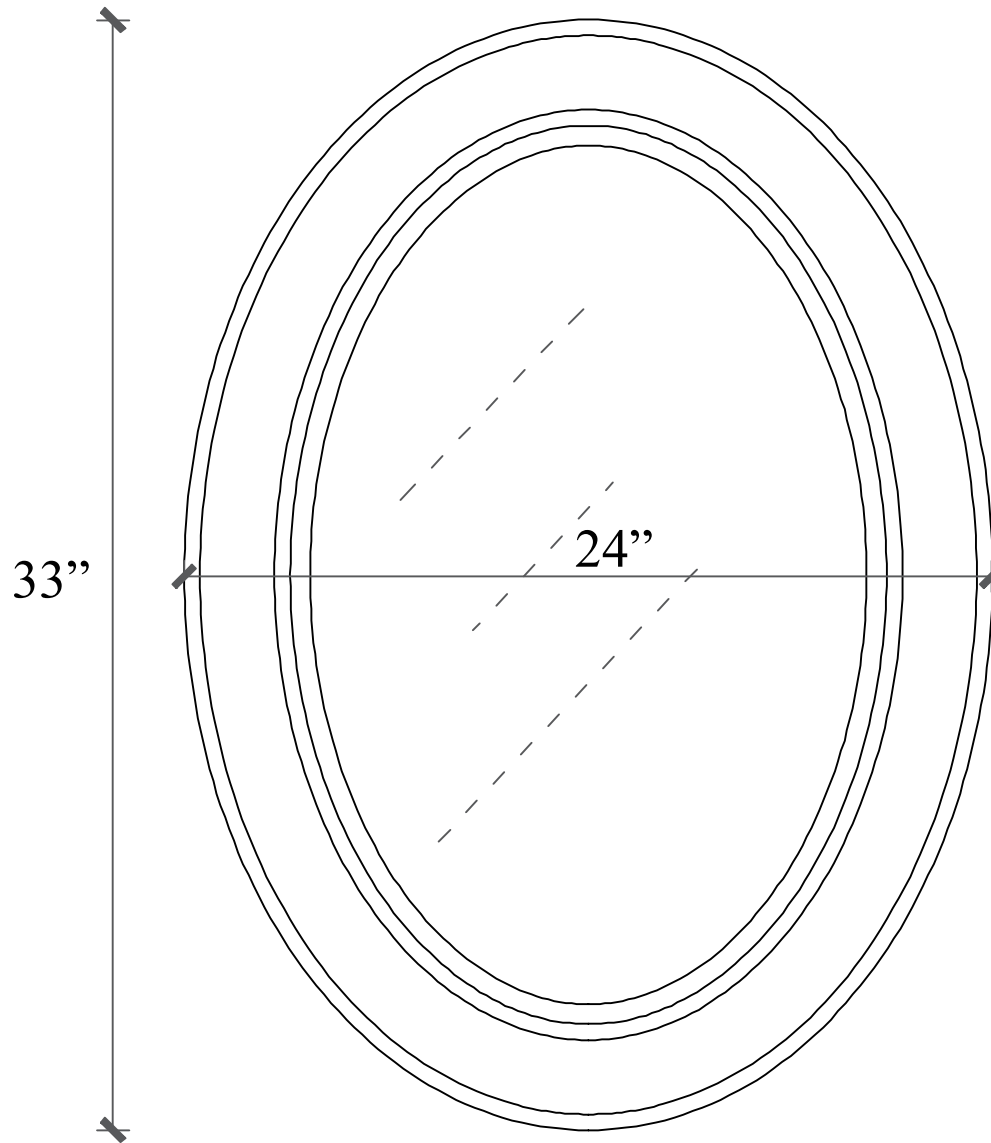

MODEL: DERBY 30WBF

WATER
CREATION

TECHNICAL DATASHEET

Water Creation London Classic
Wide Spread Lavatory Faucet
F2-0009-01-BX

PRODUCT SPECIFICATION

Construction: 100% Solid Brass
Connection: 1/2" IPS

Finish: Chrome
Handle Style: British Cross
Sink Hole Required: 3
Spout Height: 1-1/2" Aerator, 3" Overall
Spout Reach: 5-1/2"
Flow Rate: 2.0 GPM @ 60 PSI