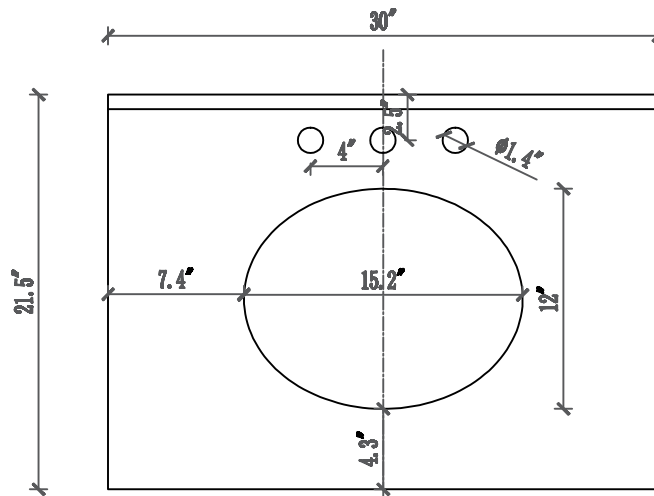

MODEL: DERBY 30WBF

WATER
CREATION

TECHNICAL DATASHEET

Water Creation London Classic
Wide Spread Lavatory Faucet
F2-0009-01-BX

PRODUCT SPECIFICATION

Construction: 100% Solid Brass
Connection: 1/2" IPS

Finish: Chrome
Handle Style: British Cross
Sink Hole Required: 3
Spout Height: 1-1/2" Aerator, 3" Overall
Spout Reach: 5-1/2"
Flow Rate: 2.0 GPM @ 60 PSI