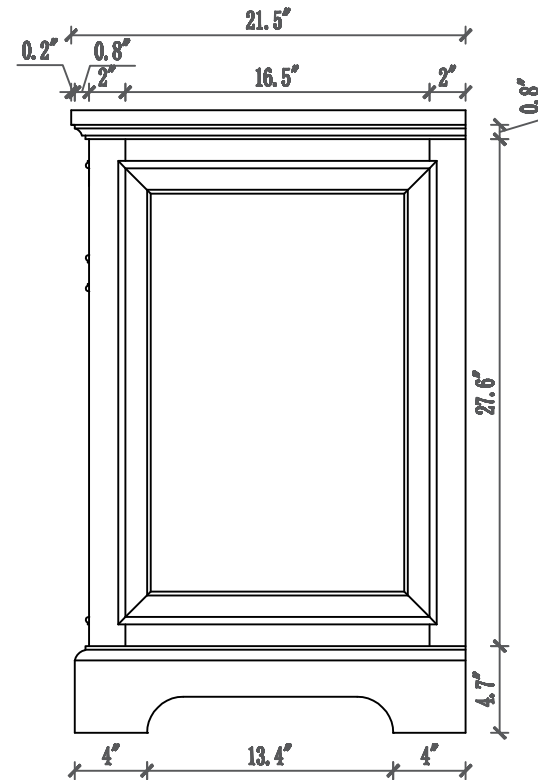

MODEL: DERBY 30WBF

WATER
CREATION

TECHNICAL DATASHEET

Water Creation London Classic
Wide Spread Lavatory Faucet
F2-0009-01-BX

PRODUCT SPECIFICATION

Construction: 100% Solid Brass
Connection: 1/2" IPS

Finish: Chrome
Handle Style: British Cross
Sink Hole Required: 3
Spout Height: 1-1/2" Aerator, 3" Overall
Spout Reach: 5-1/2"
Flow Rate: 2.0 GPM @ 60 PSI