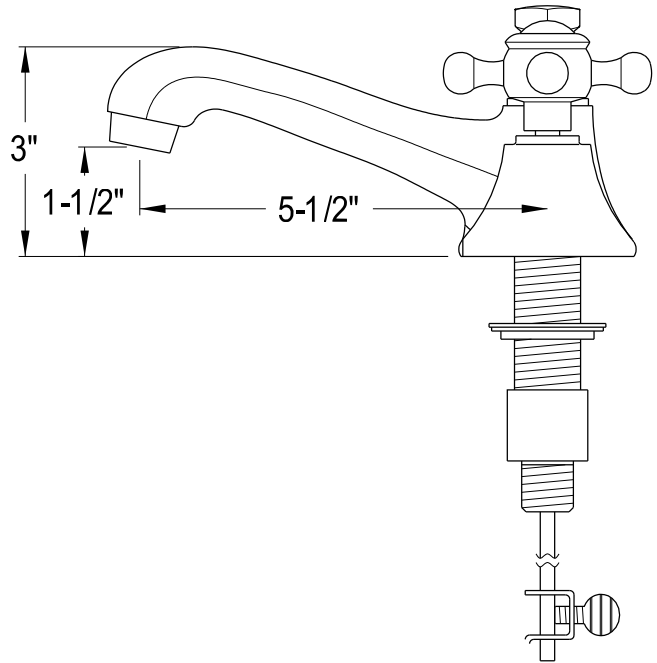

MODEL: DERBY 30WBF

WATER
CREATION

TECHNICAL DATASHEET

Water Creation London Classic
Wide Spread Lavatory Faucet
F2-0009-01-BX

PRODUCT SPECIFICATION

Construction: 100% Solid Brass
Connection: 1/2" IPS

Finish: Chrome
Handle Style: British Cross
Sink Hole Required: 3
Spout Height: 1-1/2" Aerator, 3" Overall
Spout Reach: 5-1/2"
Flow Rate: 2.0 GPM @ 60 PSI