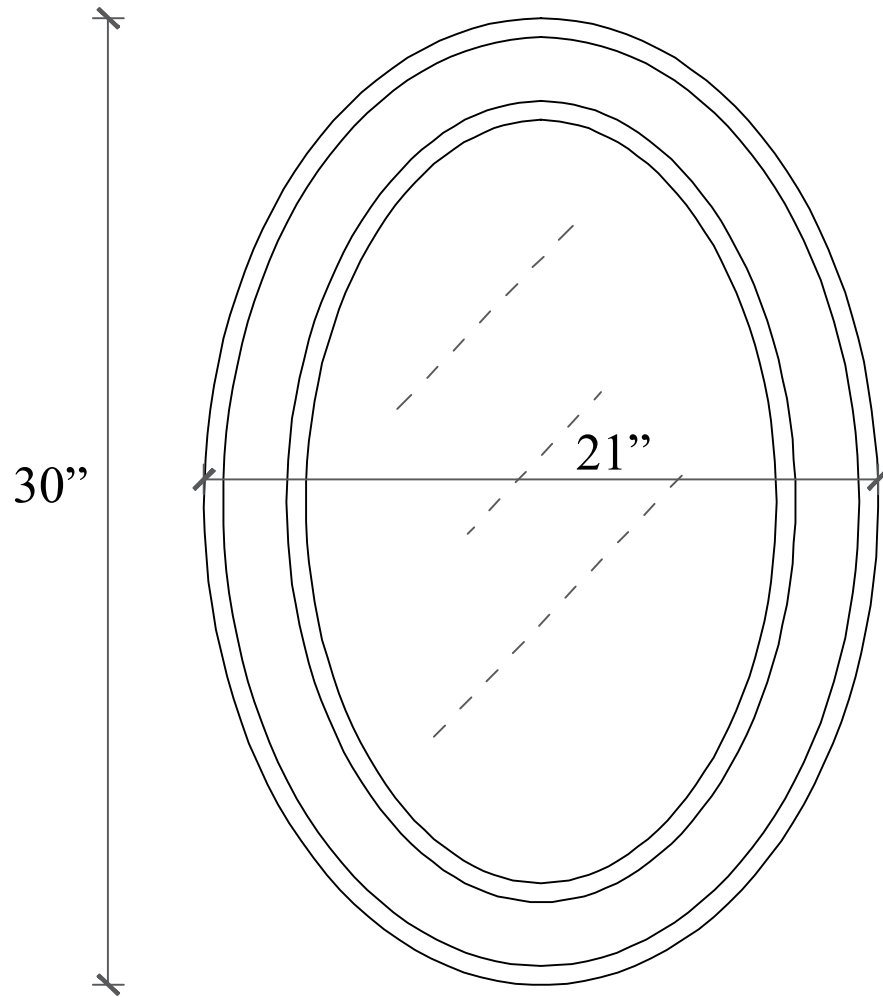

MODEL: DERBY 24WBF

WATER
CREATION

TECHNICAL DATASHEET

Water Creation London Classic
Wide Spread Lavatory Faucet
F2-0009-01-BX

PRODUCT SPECIFICATION

Construction: 100% Solid Brass
Connection: 1/2" IPS

Finish: Chrome
Handle Style: British Cross
Sink Hole Required: 3
Spout Height: 1-1/2" Aerator, 3" Overall
Spout Reach: 5-1/2"
Flow Rate: 2.0 GPM @ 60 PSI