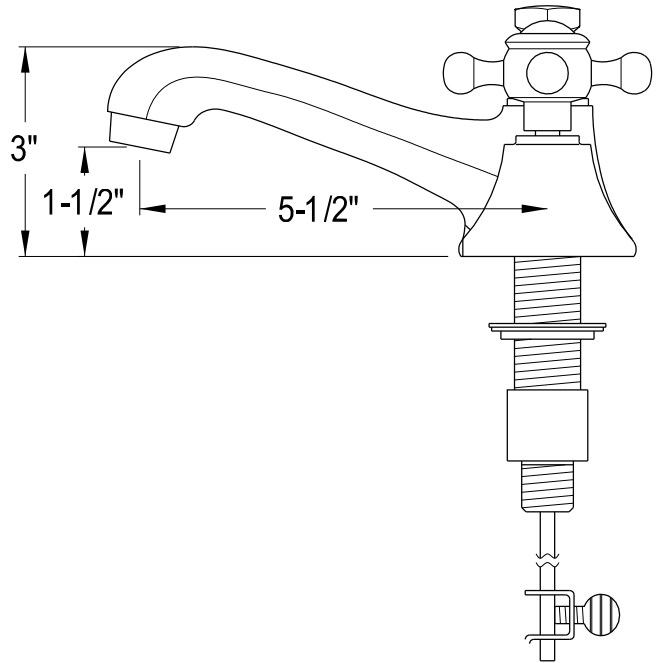

MODEL: DERBY 24WBF

WATER
CREATION

TECHNICAL DATASHEET

Water Creation London Classic
Wide Spread Lavatory Faucet
F2-0009-01-BX

PRODUCT SPECIFICATION

Construction: 100% Solid Brass
Connection: 1/2" IPS

Finish: Chrome
Handle Style: British Cross
Sink Hole Required: 3
Spout Height: 1-1/2" Aerator, 3" Overall
Spout Reach: 5-1/2"
Flow Rate: 2.0 GPM @ 60 PSI