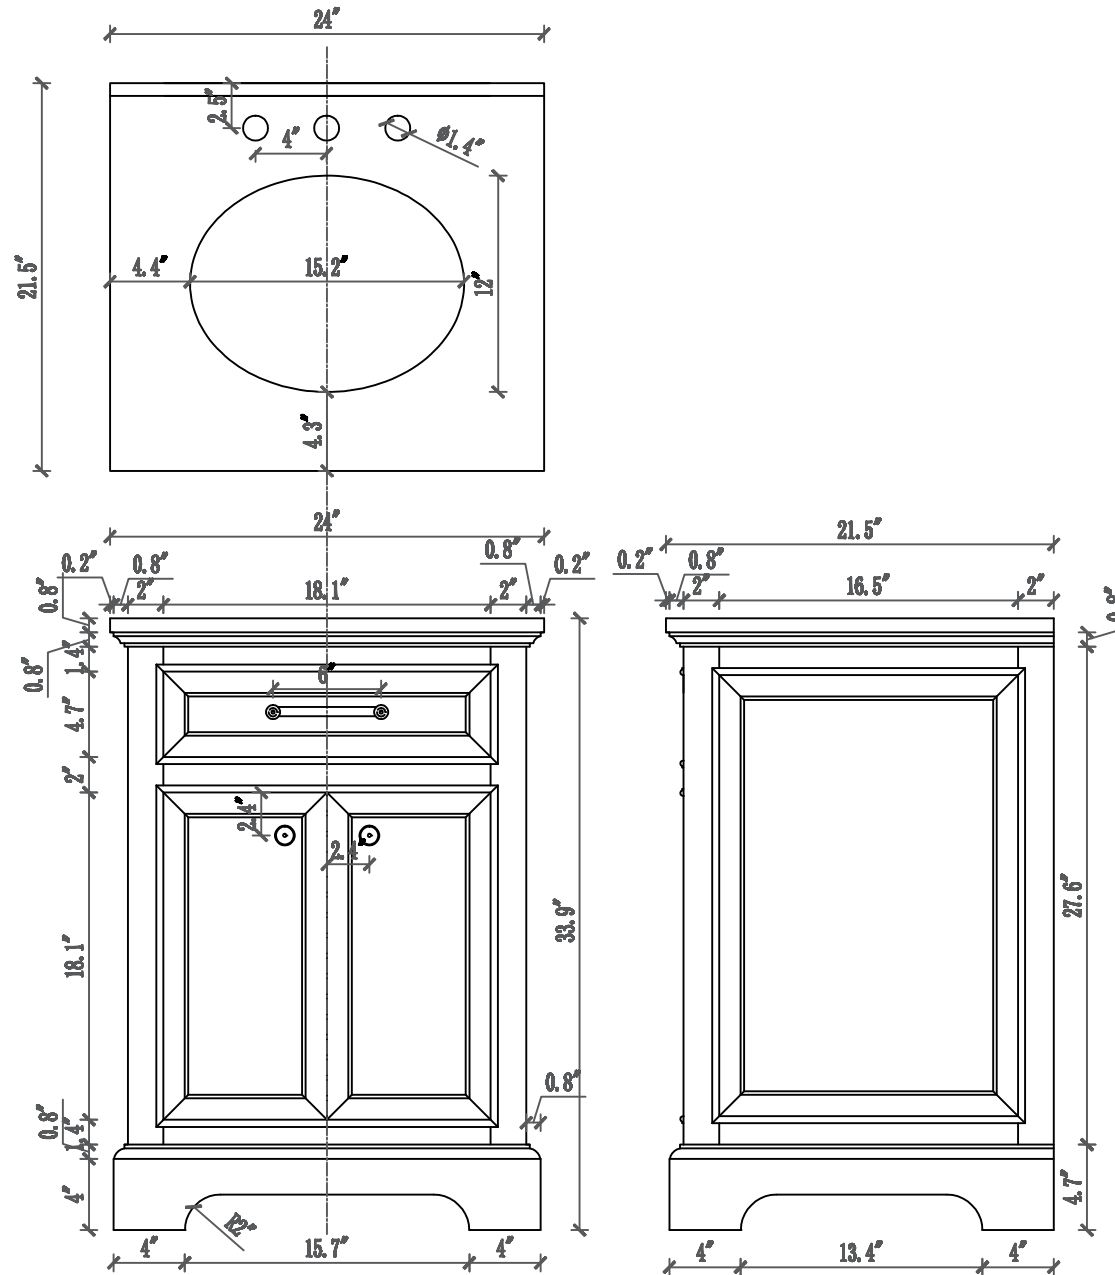

MODEL: DERBY 24WBF

WATER
CREATION

TECHNICAL DATASHEET

Water Creation London Classic
Wide Spread Lavatory Faucet
F2-0009-01-BX

PRODUCT SPECIFICATION

Construction: 100% Solid Brass
Connection: 1/2" IPS

Finish: Chrome
Handle Style: British Cross
Sink Hole Required: 3
Spout Height: 1-1/2" Aerator, 3" Overall
Spout Reach: 5-1/2"
Flow Rate: 2.0 GPM @ 60 PSI