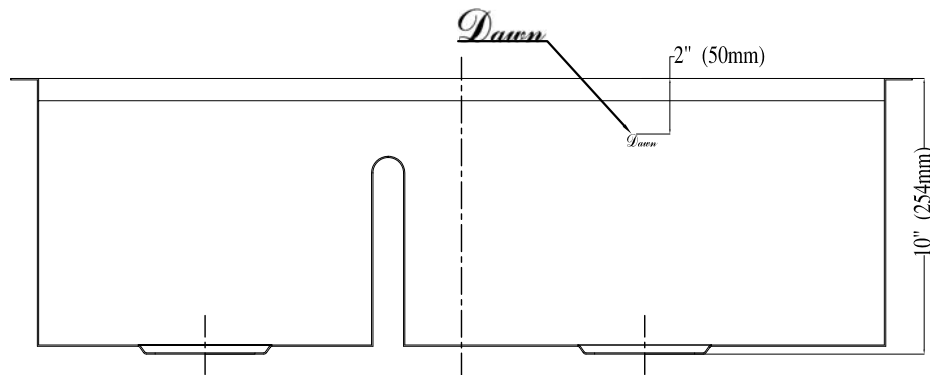

Model No: DSQ301515

Overall size:
32"X19"X10"

FEATURES:

- Type 304 stainless steel
- 18 Gauge thickness
- Satin finish.

INSTALLATION

- Undermount installation
- Supplied With Cutout template.

SECTION A-A

Dawn Kitchen & Bath Products, Inc.