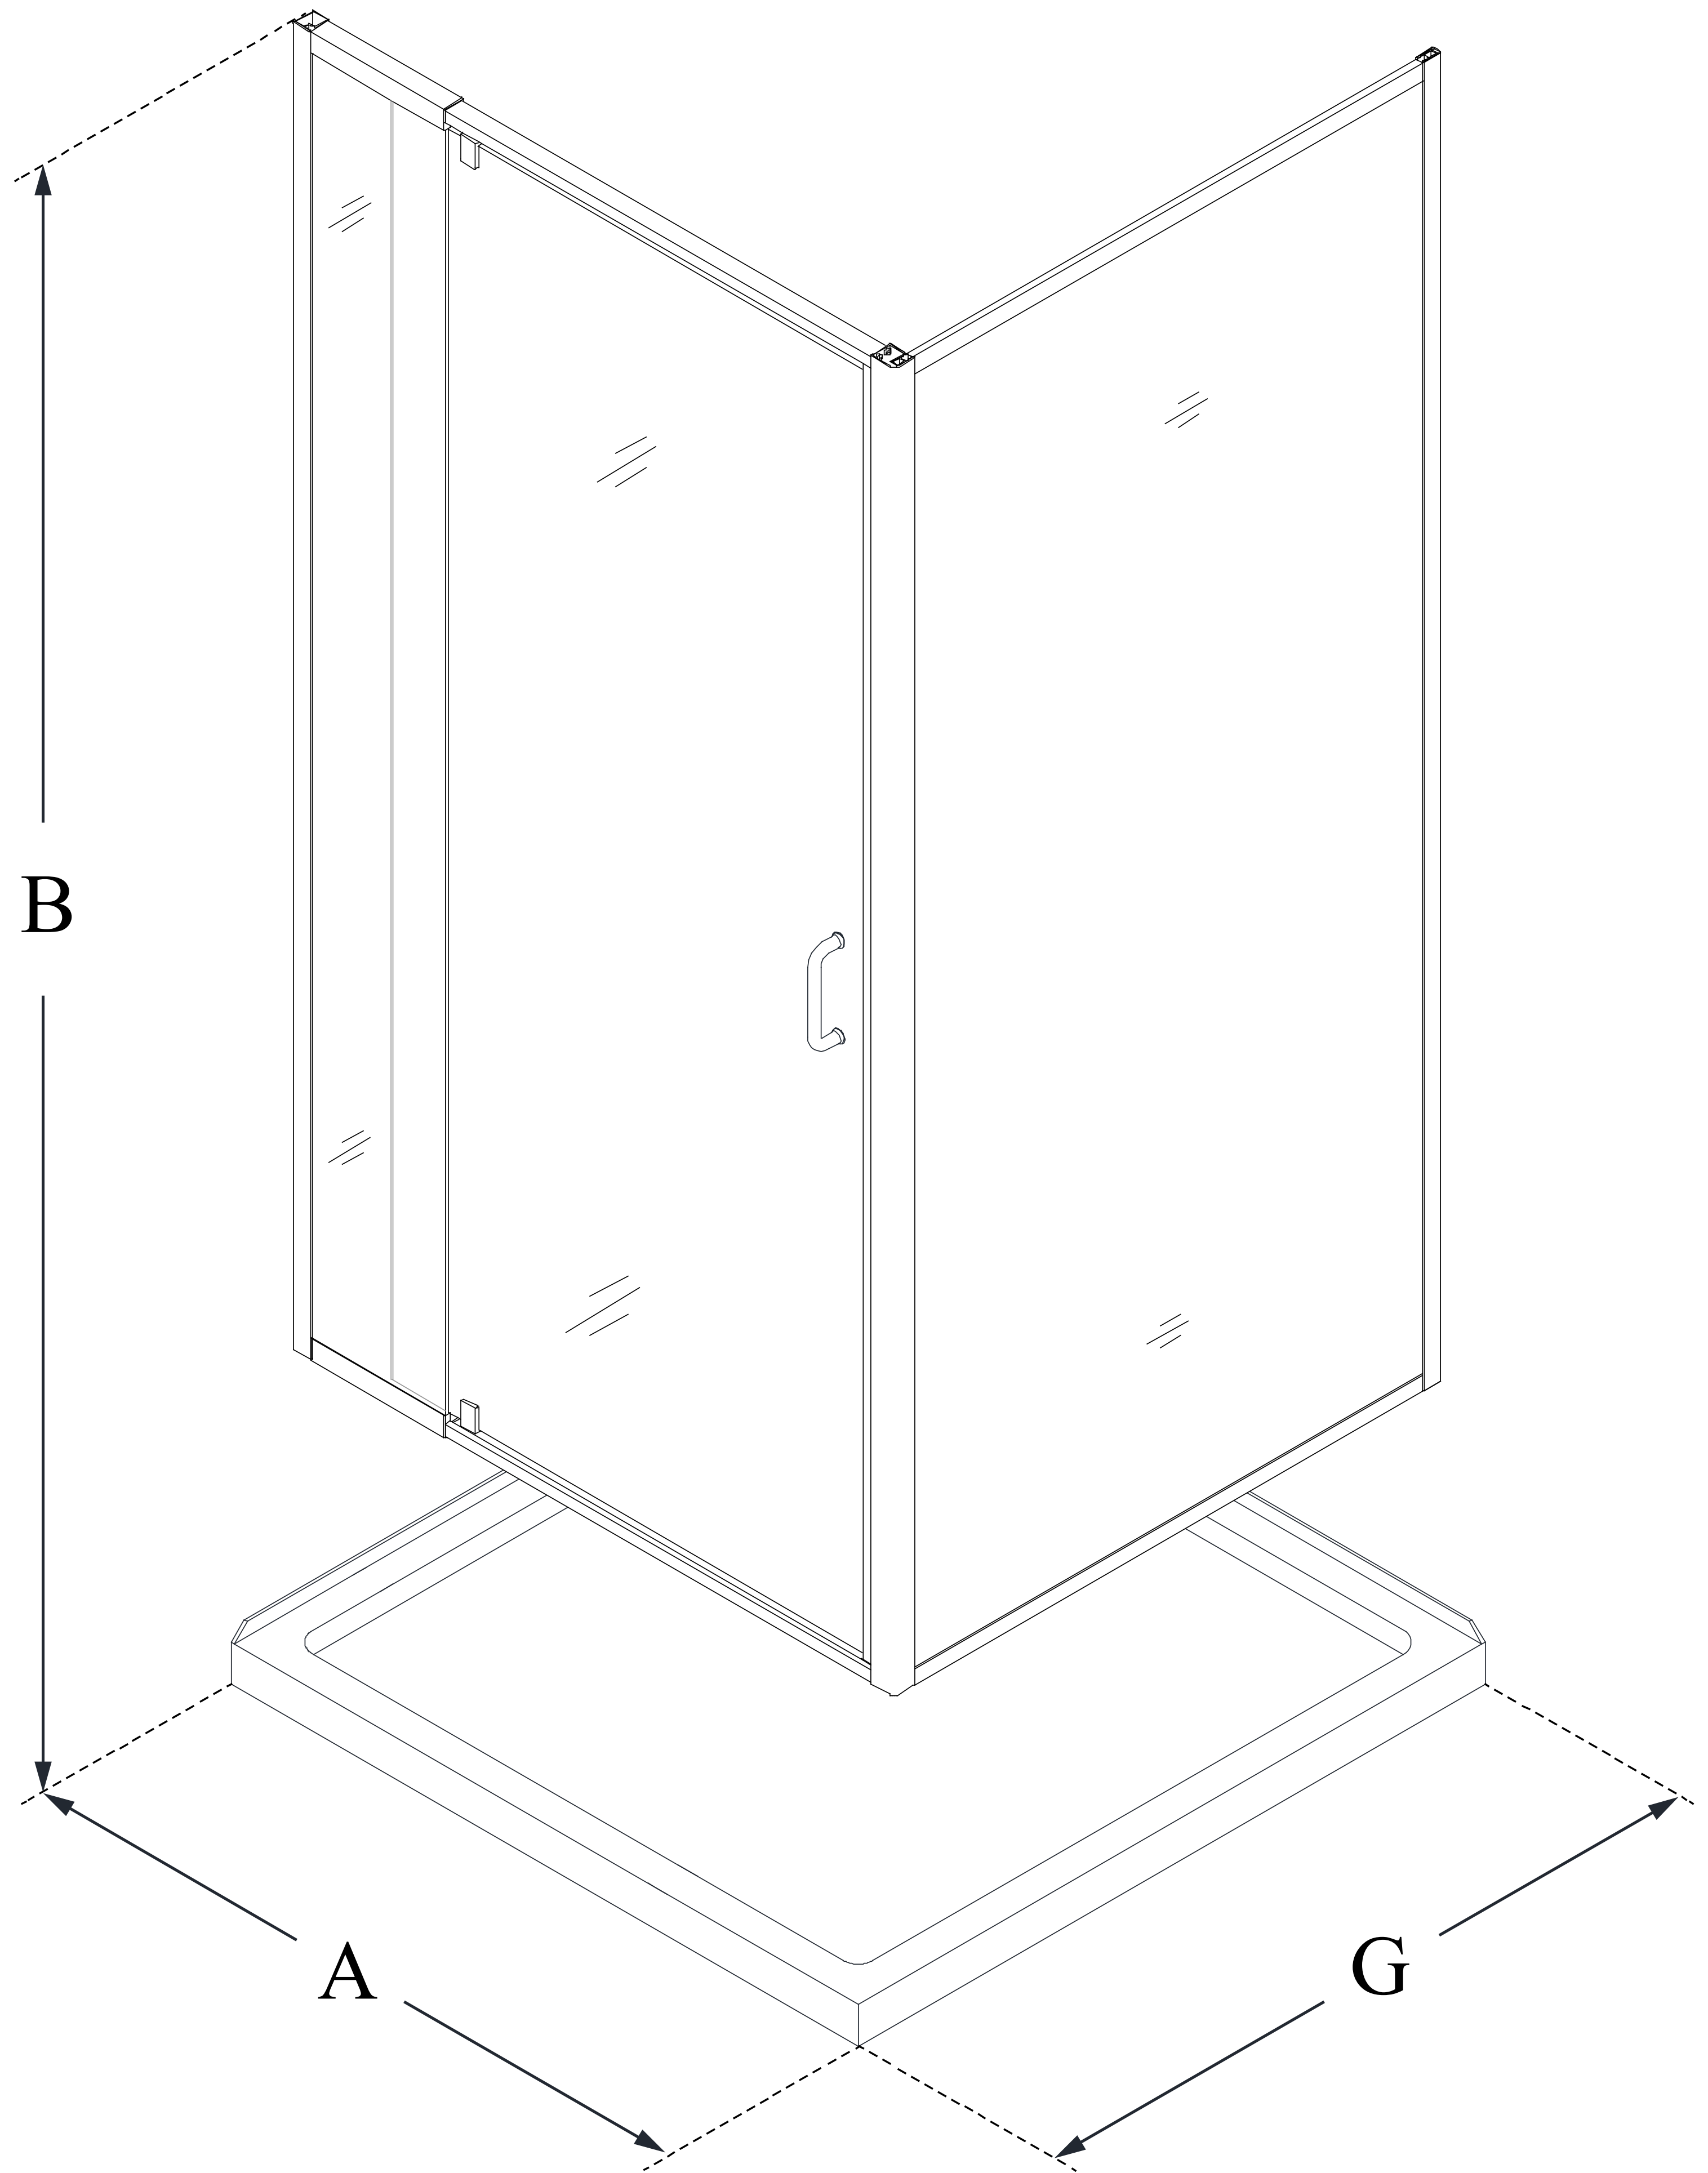

# FLEX

DreamLine Flex 32 in. D x 32 in.  
W x 74 3/4 in. H Semi-Frameless  
Pivot Shower Enclosure and  
SlimLine Shower Base Kit

## KIT CONTENTS:

- SHOWER ENCLOSURE
- SHOWER BASE

## CONFIGURATION DIMENSIONS:

**A: 32"**  
KIT WIDTH

**B: 74 3/4"**  
KIT HEIGHT

**G: 32"**  
KIT DEPTH

**AVAILABLE DRAIN LOCATIONS:**  
- CORNER

For precise drain location, please refer to the  
included base technical drawing