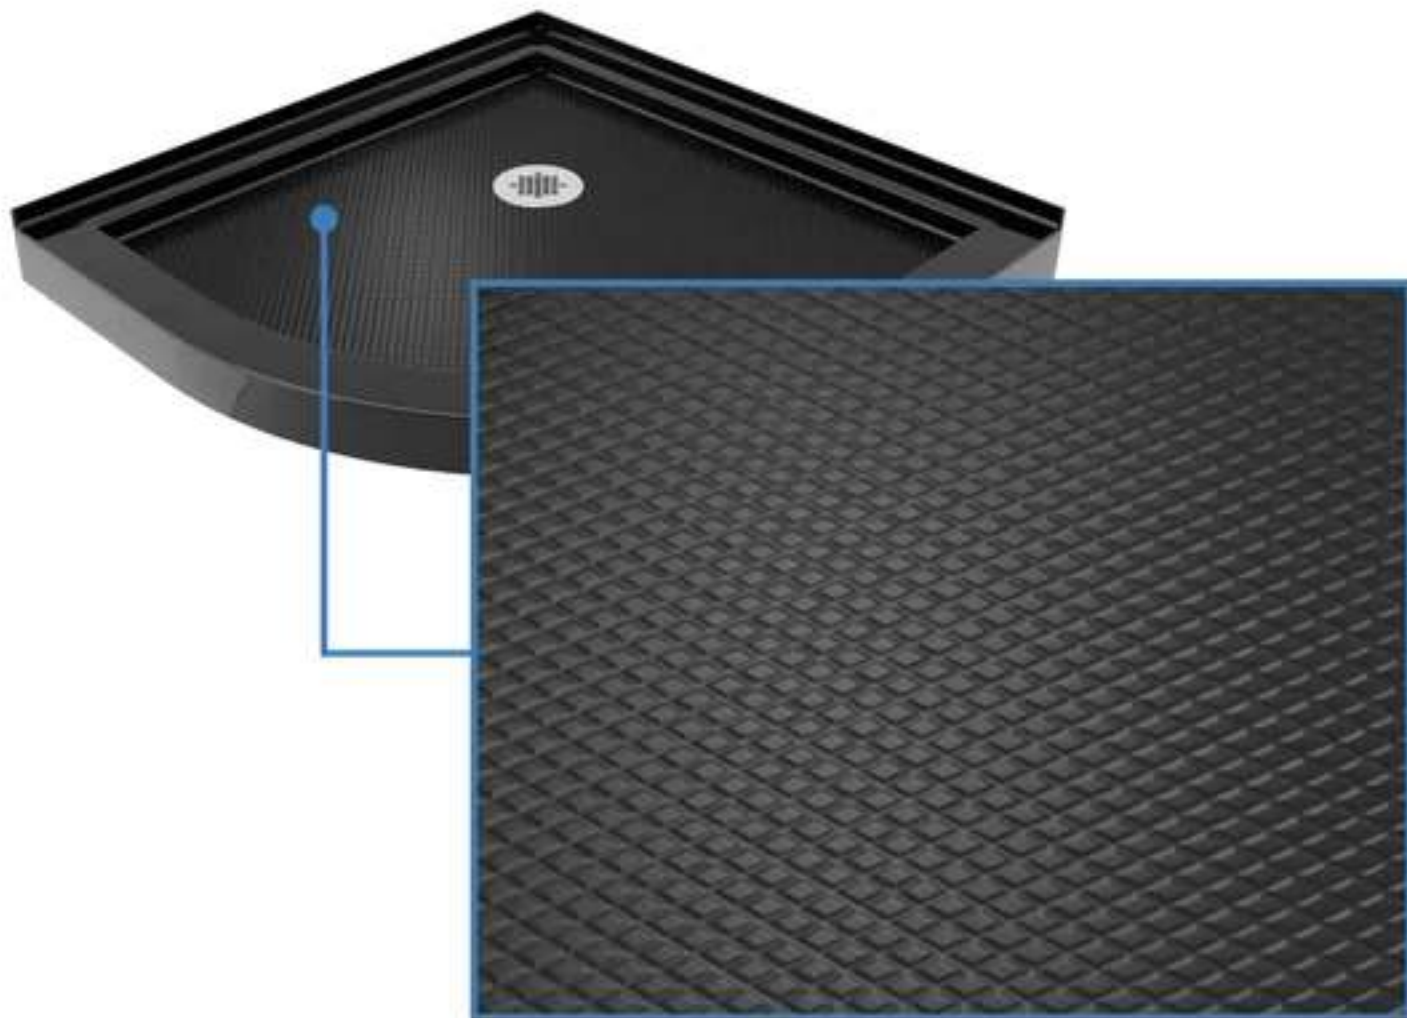

Shower Base Texture