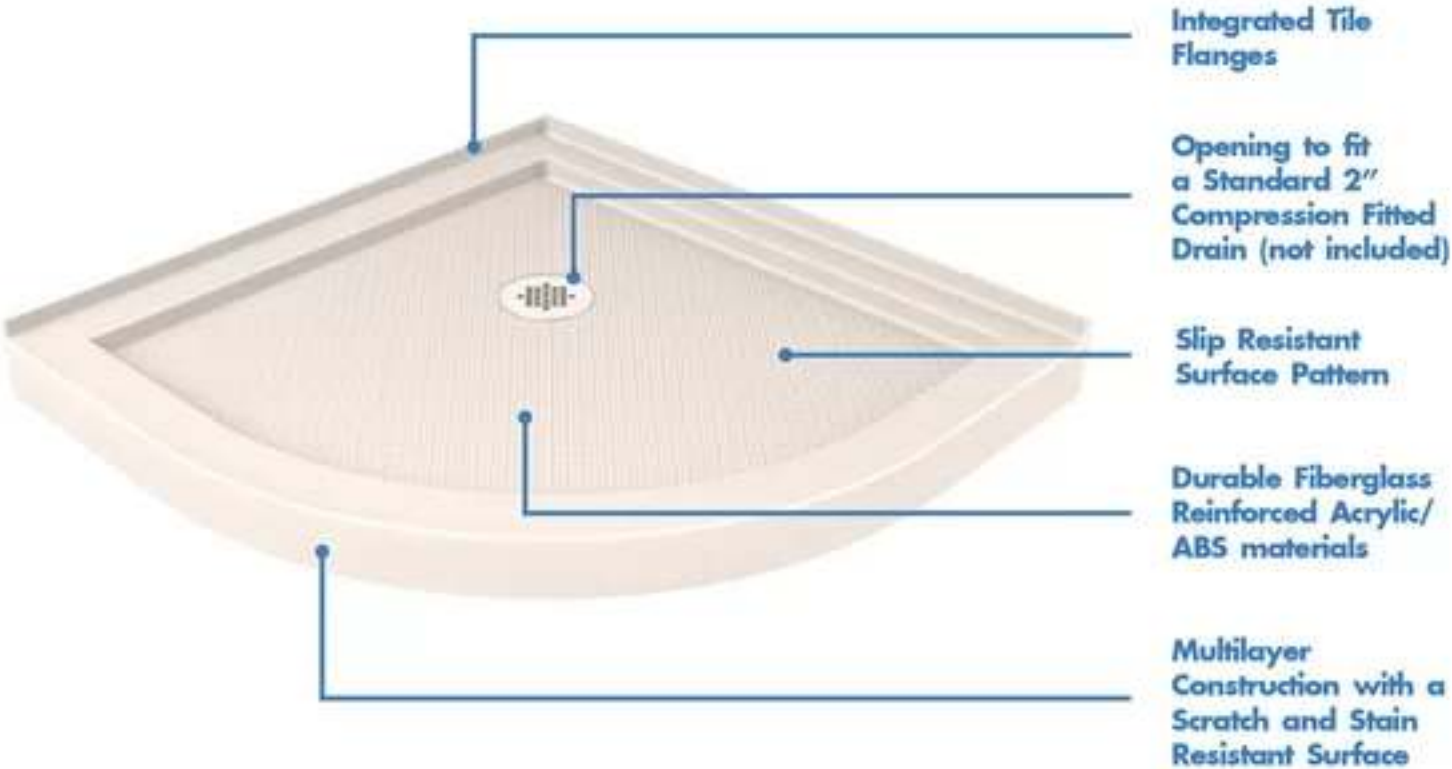

# Shower Base Structure

**Structural support is consistent for all DreamLine shower bases. Installation into a bed of mortar is required.**

## Base Structural Support

Structural support is consistent for all DreamLine shower bases. Installation into a bed of mortar is required.

# Quarter Round Shower Base

Durable Construction

Easy Installation

Slip Resistant Texture

Lifetime Warranty

Premium Quality

cUPC Certified