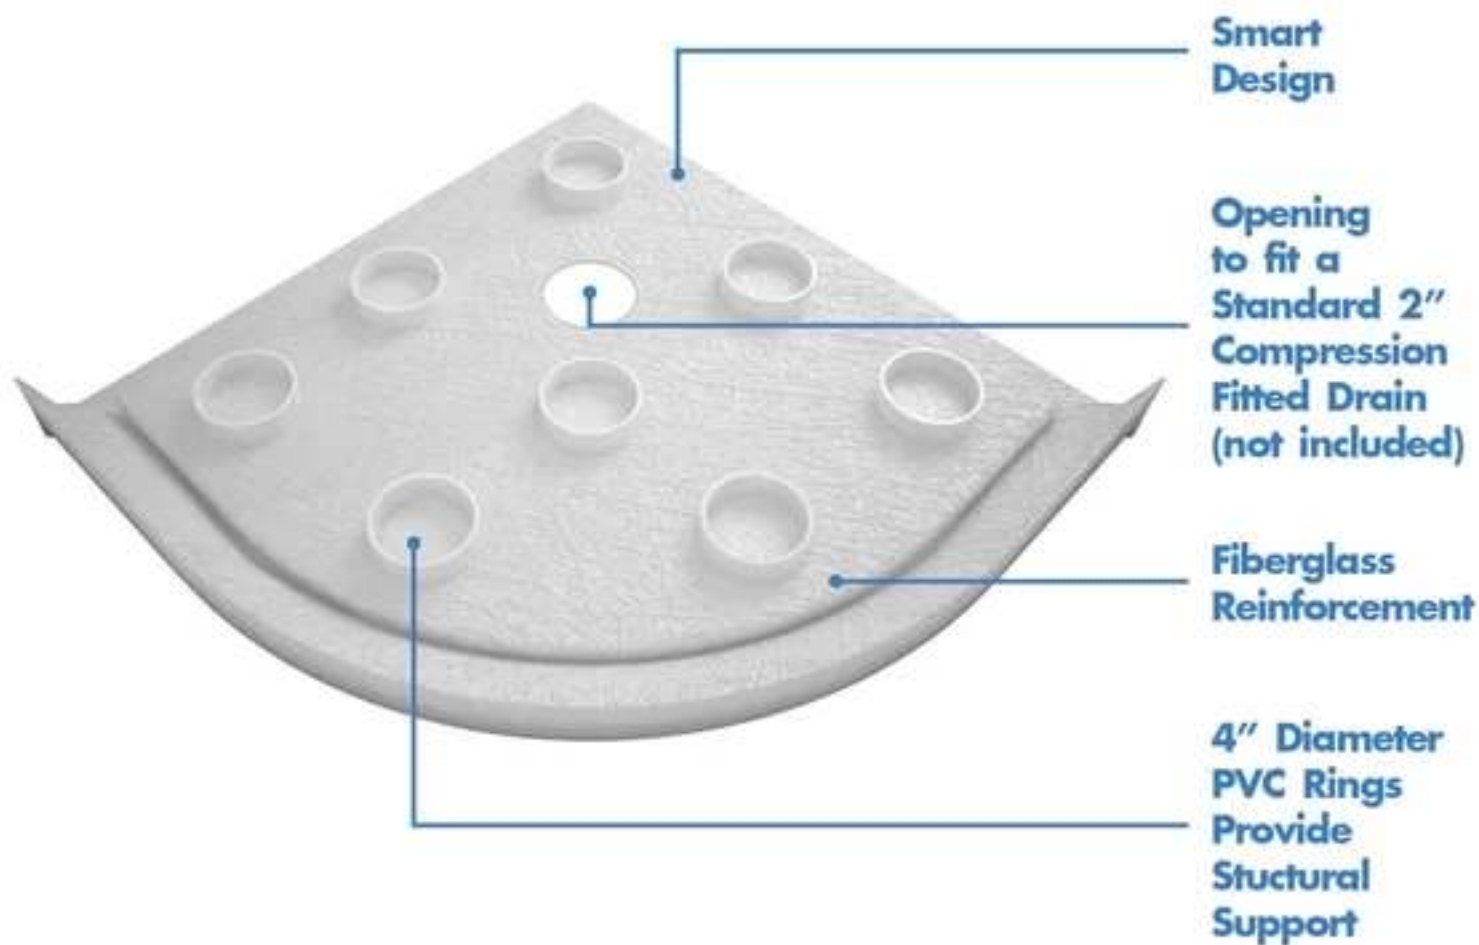

# MODEL INFORMATION

**DLT-7036360**

SLIMLINE SHOWERBASE

QUARTER ROUND

**CORNER DRAIN**

## Drain Hole Specs

DreamLine reserves the right to update or modify the hardware or materials pictured without prior notice for the purpose of product improvement and customer satisfaction.

# Shower Base Structure

**Structural support is consistent for all DreamLine shower bases. Installation into a bed of mortar is required.**

## Base Structural Support

Structural support is consistent for all DreamLine shower bases. Installation into a bed of mortar is required.