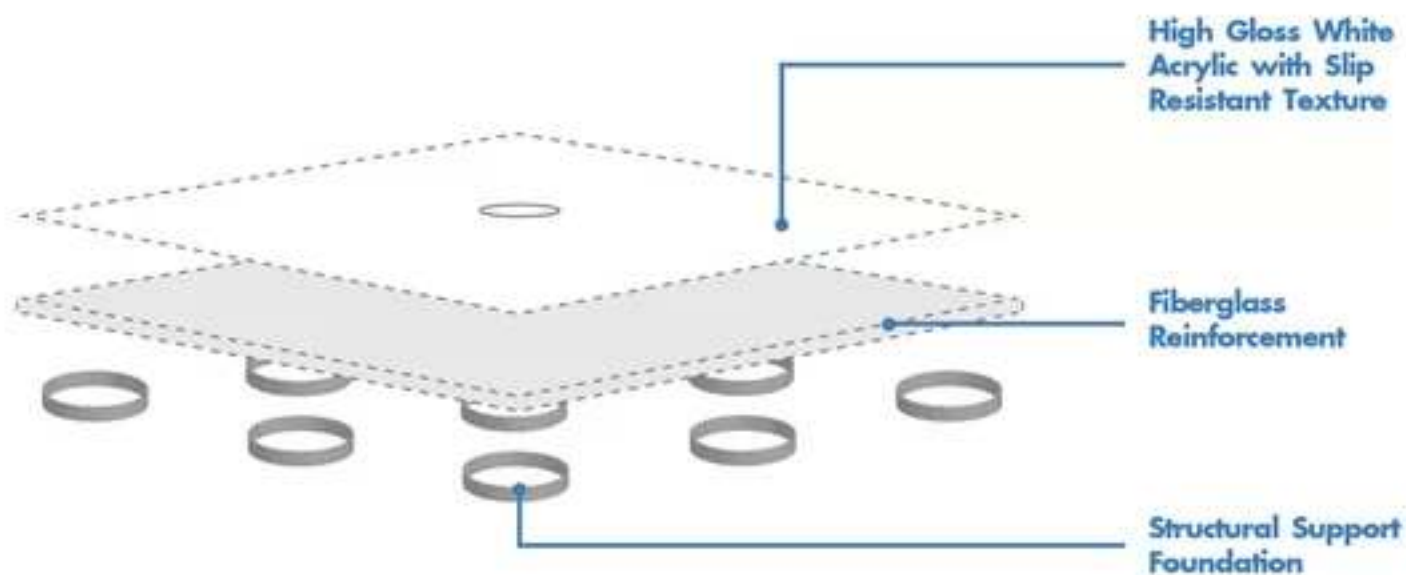

# MODEL INFORMATION

**DLT-7036360**

SLIMLINE SHOWERBASE

QUARTER ROUND

**CORNER DRAIN**

## Drain Hole Specs

DreamLine reserves the right to update or modify the hardware or materials pictured without prior notice for the purpose of product improvement and customer satisfaction.

# Shower Base Structure

**Structural support is consistent for all DreamLine shower bases. Installation into a bed of mortar is required.**

## Base Structural Support

Structural support is consistent for all DreamLine shower bases. Installation into a bed of mortar is required.