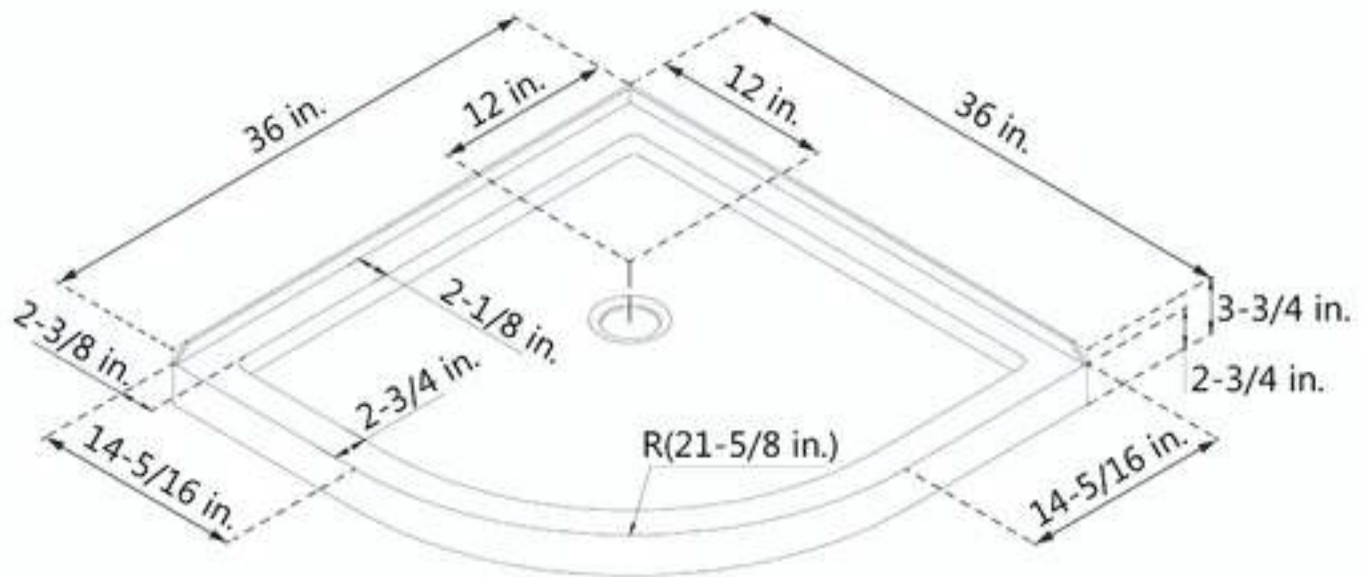

MODEL INFORMATION

DLT-7036360

SLIMLINE SHOWERBASE

QUARTER ROUND

CORNER DRAIN

Drain Hole Specs

DreamLine reserves the right to update or modify the hardware or materials pictured without prior notice for the purpose of product improvement and customer satisfaction.