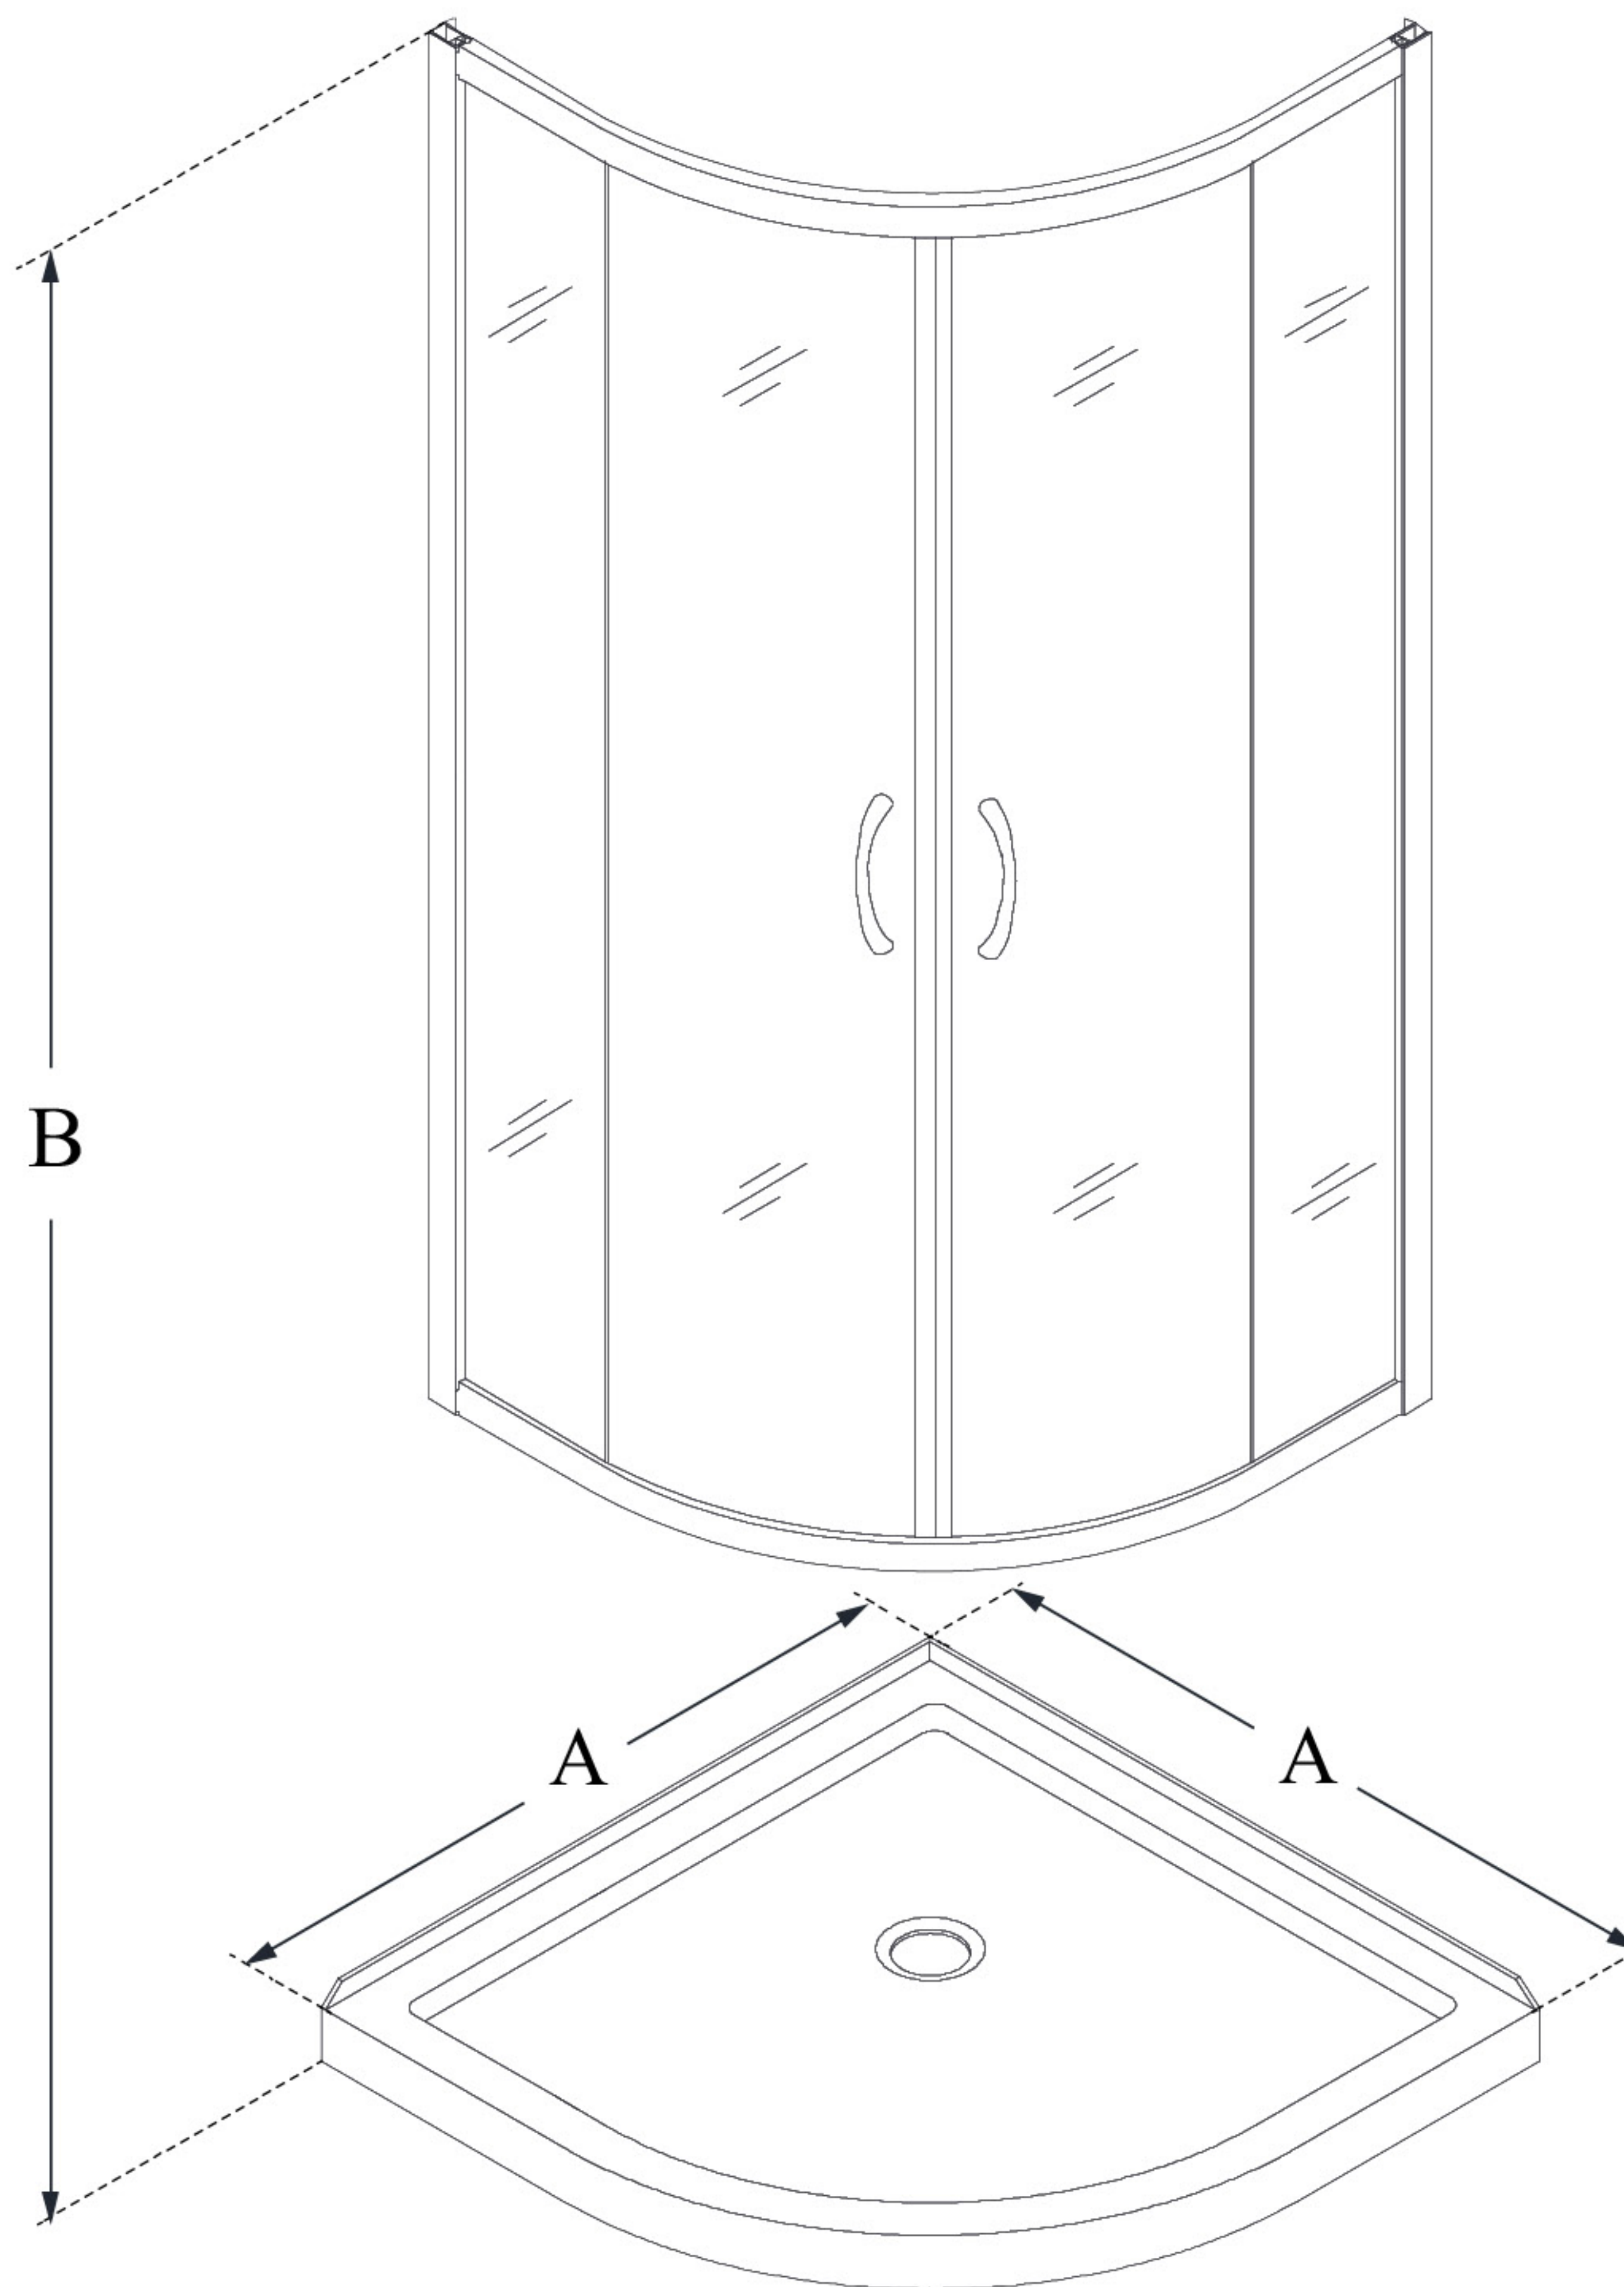

## **PRIME**

DreamLine Prime 33 in. x 33 in. x 74 3/4 in. H Corner Sliding Shower Enclosure and SlimLine Shower Base Kit

### **KIT CONTENTS:**

- SHOWER ENCLOSURE
- SHOWER BASE

### **CONFIGURATION DIMENSIONS:**

**A: 33"**  
KIT WIDTH

**B: 74 3/4"**  
KIT HEIGHT

**G: 33"**  
KIT DEPTH

**AVAILABLE DRAIN LOCATIONS:**  
- CORNER

For precise drain location, please refer to the included base technical drawing