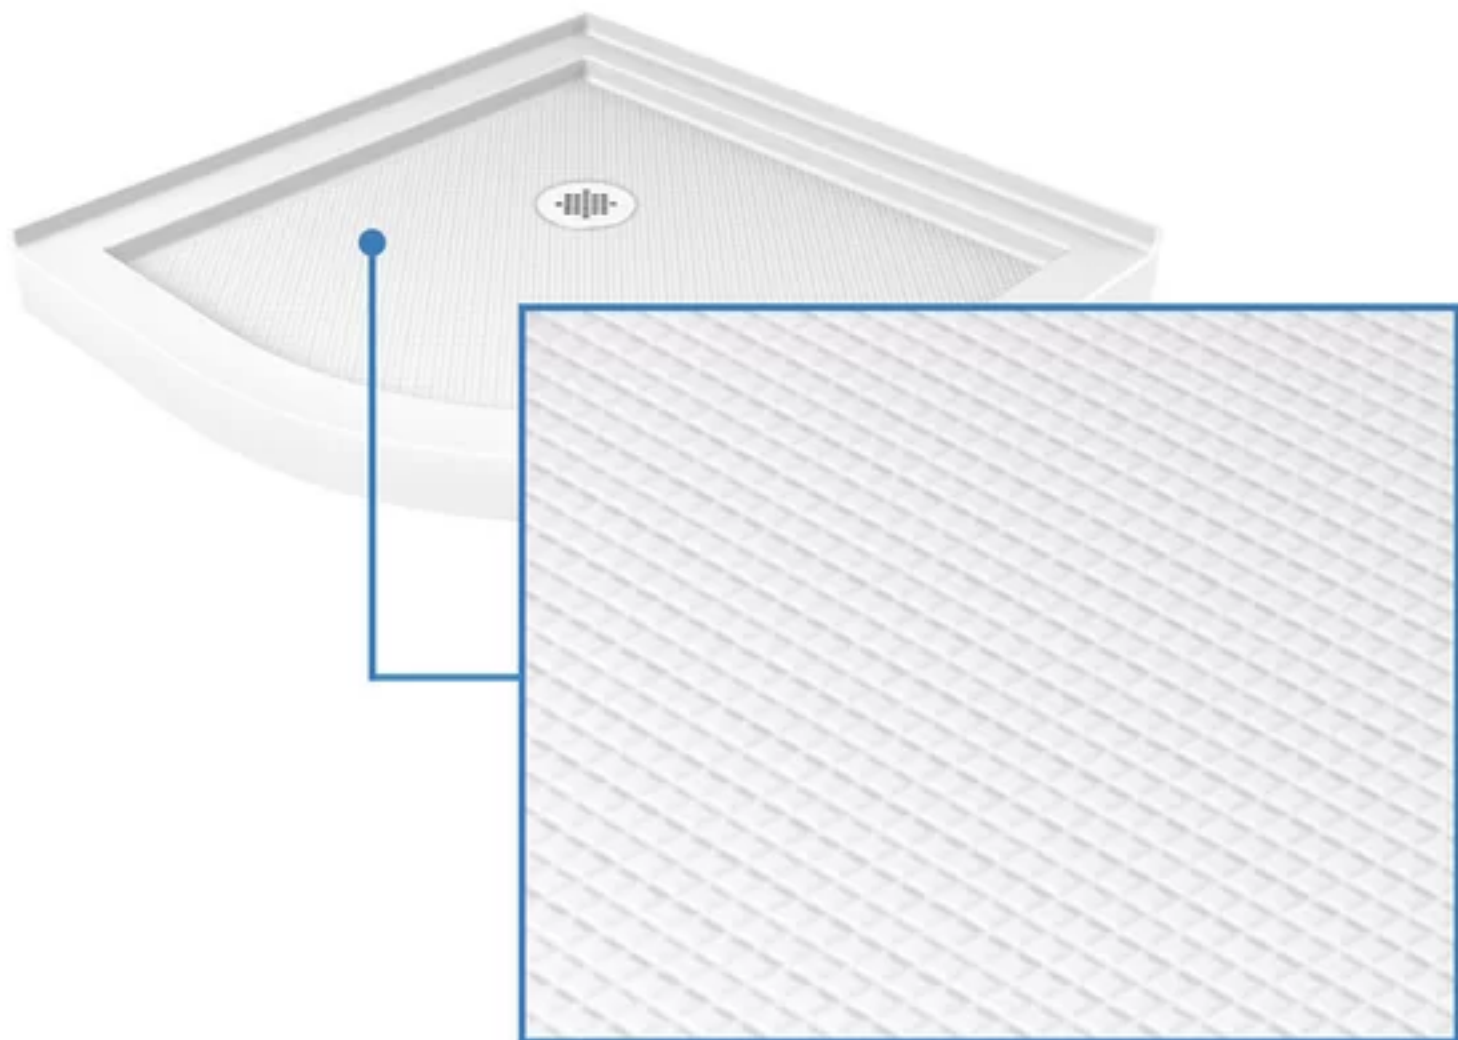

Shower Base Structure

Structural support is consistent for all DreamLine shower bases. Installation into a bed of mortar is required.

Base Structural Support

Structural support is consistent for all DreamLine shower bases. Installation into a bed of mortar is required.

Shower Base Texture

Quarter Round Shower Base

Durable Construction

Easy Installation

Slip Resistant Texture

Lifetime Warranty

Premium Quality

cUPC Certified

MODEL INFORMATION

DLT-7033330

SLIMLINE SHOWERBASE

QUARTER ROUND

CORNER DRAIN

Drain Hole Specs

DreamLine reserves the right to update or modify the hardware or materials pictured without prior notice for the purpose of product improvement and customer satisfaction.