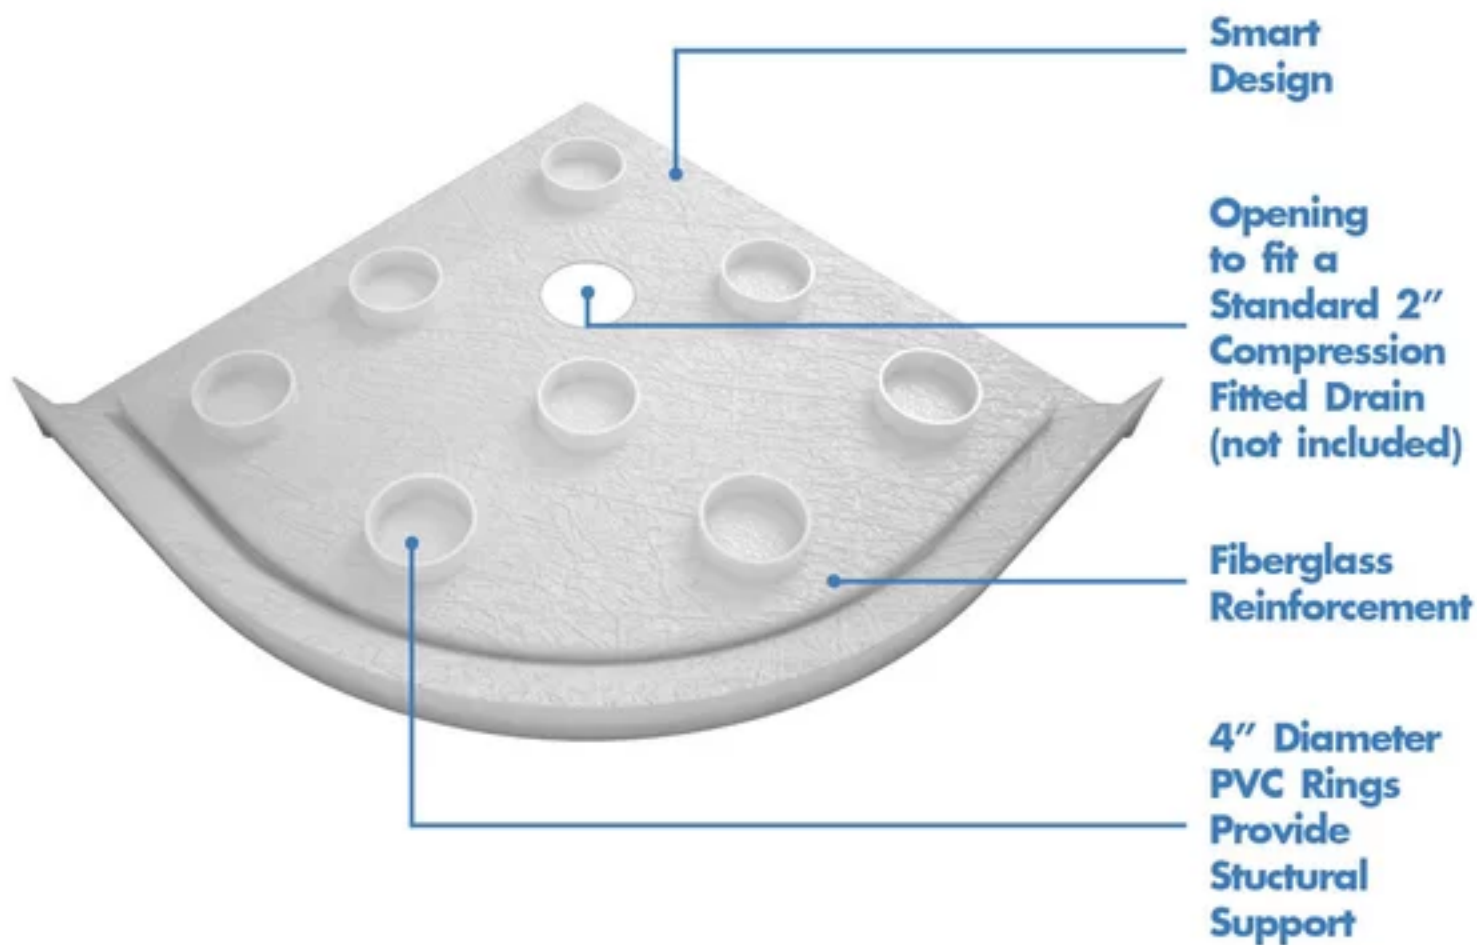

Shower Base Structure

Structural support is consistent for all DreamLine shower bases. Installation into a bed of mortar is required.

Base Structural Support

Structural support is consistent for all DreamLine shower bases. Installation into a bed of mortar is required.

Shower Base Texture

Quarter Round Shower Base

Durable Construction

Easy Installation

Slip Resistant Texture

Lifetime Warranty

Premium Quality

cUPC Certified

MODEL INFORMATION

DLT-7033330

SLIMLINE SHOWERBASE

QUARTER ROUND

CORNER DRAIN

Drain Hole Specs

DreamLine reserves the right to update or modify the hardware or materials pictured without prior notice for the purpose of product improvement and customer satisfaction.