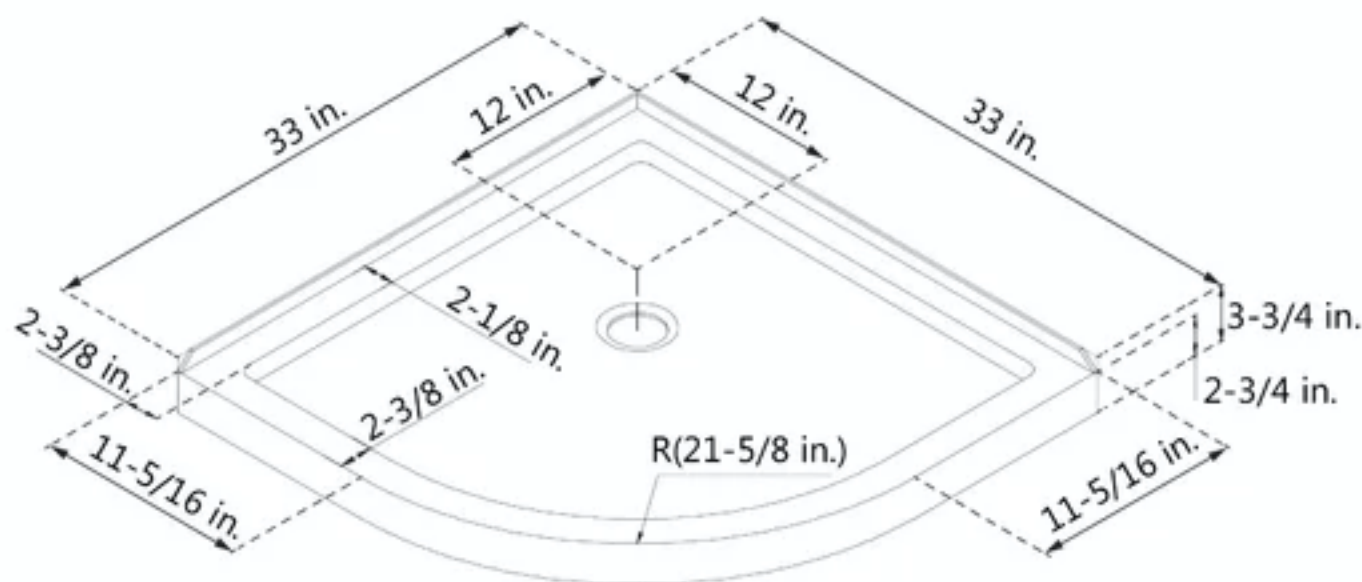

Shower Base Structure

Structural support is consistent for all DreamLine shower bases. Installation into a bed of mortar is required.

Base Structural Support

Structural support is consistent for all DreamLine shower bases. Installation into a bed of mortar is required.

MODEL INFORMATION

DLT-7033330

SLIMLINE SHOWERBASE

QUARTER ROUND

CORNER DRAIN

Drain Hole Specs

DreamLine reserves the right to update or modify the hardware or materials pictured without prior notice for the purpose of product improvement and customer satisfaction.