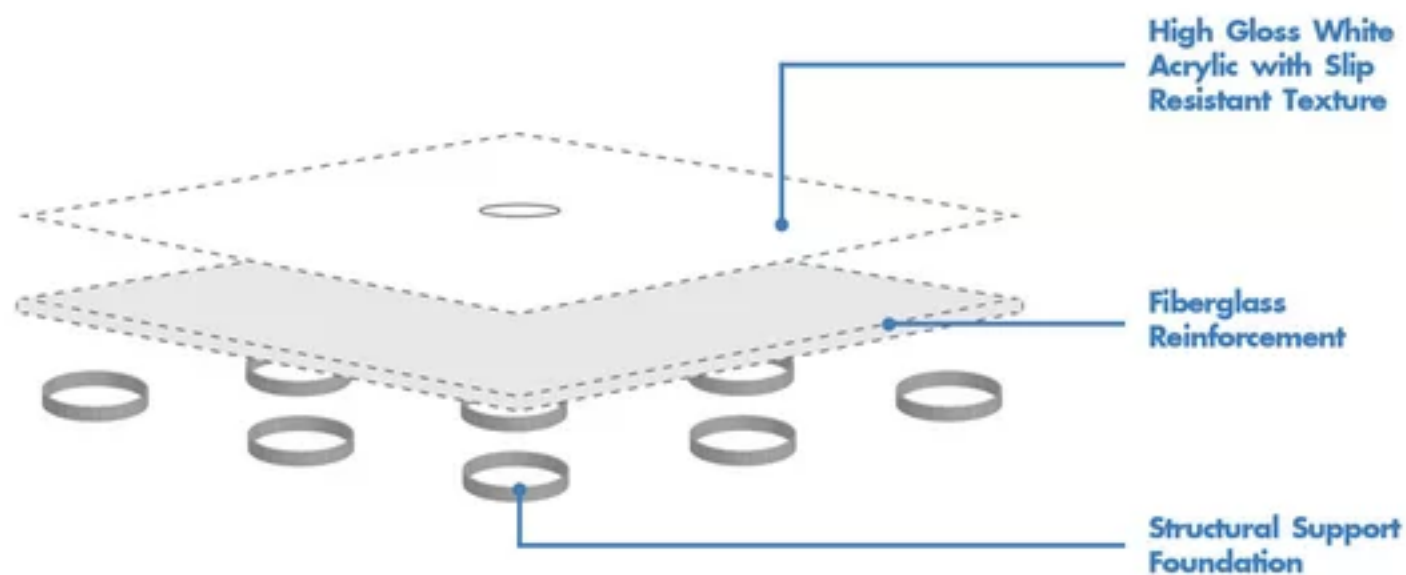

Shower Base Structure

Structural support is consistent for all DreamLine shower bases. Installation into a bed of mortar is required.

Base Structural Support

Structural support is consistent for all DreamLine shower bases. Installation into a bed of mortar is required.

Shower Base Texture

Quarter Round Shower Base

Durable Construction

Easy Installation

Slip Resistant Texture

Lifetime Warranty

Premium Quality

cUPC Certified

MODEL INFORMATION

DLT-7033330

SLIMLINE SHOWERBASE

QUARTER ROUND

CORNER DRAIN

Drain Hole Specs

DreamLine reserves the right to update or modify the hardware or materials pictured without prior notice for the purpose of product improvement and customer satisfaction.