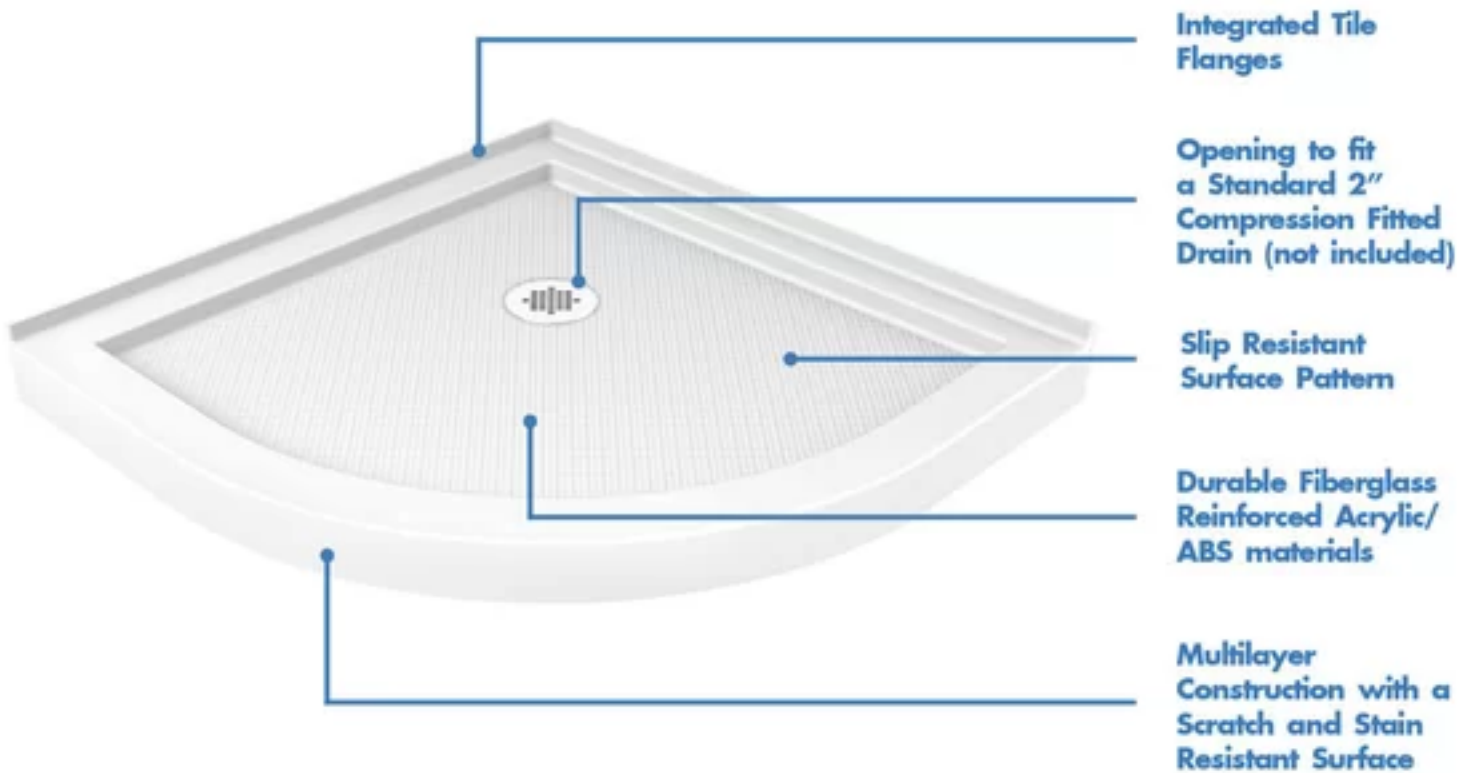

Shower Base Structure

Structural support is consistent for all DreamLine shower bases. Installation into a bed of mortar is required.

Base Structural Support

Structural support is consistent for all DreamLine shower bases. Installation into a bed of mortar is required.

Shower Base Texture

Quarter Round Shower Base

Durable Construction

Easy Installation

Slip Resistant Texture

Lifetime Warranty

Premium Quality

cUPC Certified

MODEL INFORMATION

DLT-7033330

SLIMLINE SHOWERBASE

QUARTER ROUND

CORNER DRAIN

Drain Hole Specs

DreamLine reserves the right to update or modify the hardware or materials pictured without prior notice for the purpose of product improvement and customer satisfaction.